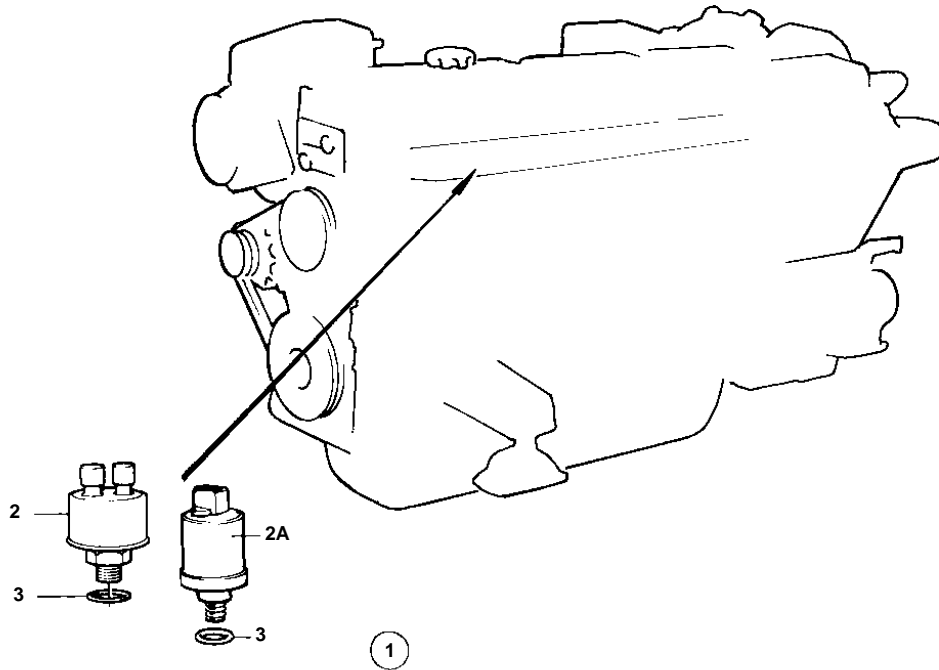

COMMON

11553

COMMON

REF	PART NO.	QTY	DESCRIPTION	NOTES
1	872314	1	Turbo pressure gauge	12V. WHITE COLOURED DECOR STRIPE.. NOT FOR MD31A
2A	862254	1	· Sender	
3	957181	1	· Gasket	
4	858643	1	· Front ring	
5	872195	1	· Turbo pressure gauge	
6	863946	1	· · Bulb	
7	863945	1	· · Bulb socket	
8		X	· CABLES AND TERMINALS	SEE GROUP 3