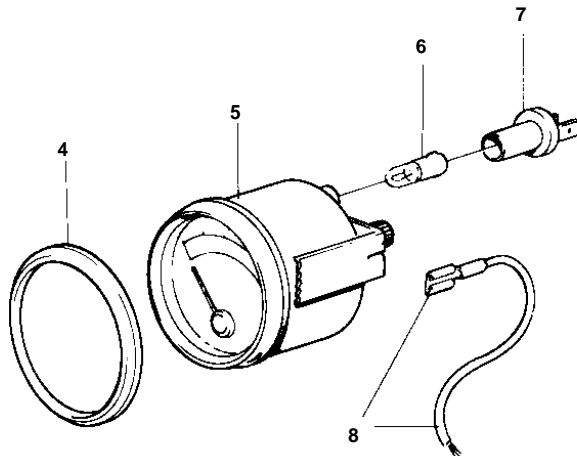

COMMON

11553

COMMON

REF	PART NO.	QTY	DESCRIPTION	NOTES
1	872314	1	Turbo pressure gauge	12V. WHITE COLOURED DECOR STRIPE.. NOT FOR MD31A
2A	862254	1	· Sender	
3	957181	1	· Gasket	
4	858643	1	· Front ring	
5	872195	1	· Turbo pressure gauge	
6	863946	1	· · Bulb	
7	863945	1	· · Bulb socket	
8		X	· CABLES AND TERMINALS	SEE GROUP 3