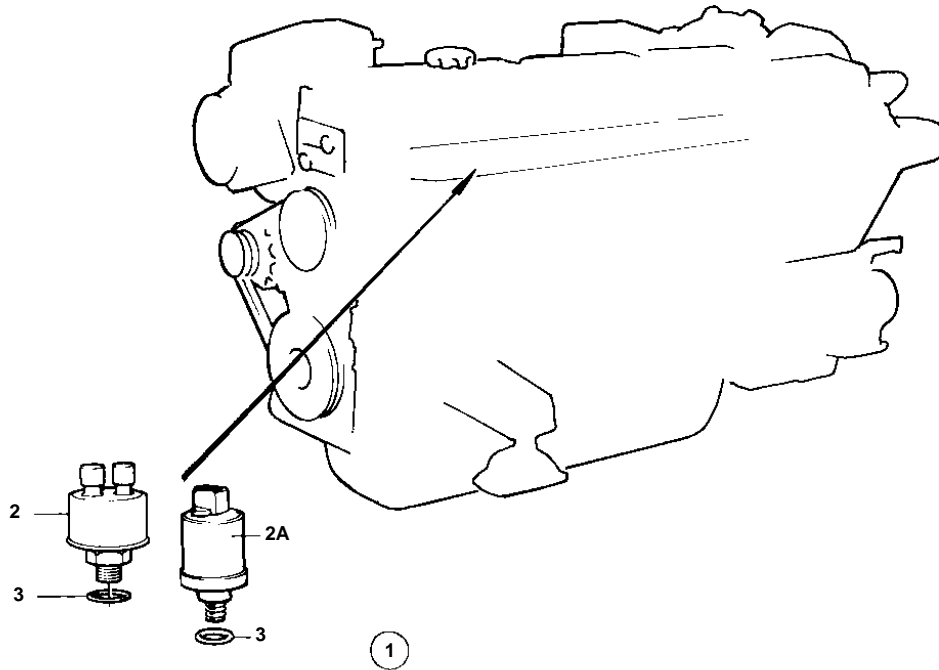

COMMON

11553

COMMON

REF	PART NO.	QTY	DESCRIPTION	NOTES
1	858603	1	Pressure gauge, GAUGE	12V. GOLD COLOURED DECOR STRIPE.. NOT FOR MD31A REPL BY 858887
2	837782	1	· Pressure sensor	
3	957181	1	· Gasket	
4	828542	1	· Front ring	REPL BY 858643
	858643	1	· Front ring	
5	863938	1	· Pressure gauge	(828625)
6	863946	1	· · Bulb	RED. FOR INSTRUMENTS WITH PART NO 828625 SHOULD WHITE BULB 19923 AND BULB HOLDER 808175 BE INSTALLED.
7	863945	1	· · Bulb socket	FOR INSTRUMENTS WITH PART NO 828625 SHOULD WHITE BULB 19923 AND BULB HOLDER 808175 BE INSTALLED.
8		X	· CABLES AND TERMINALS	SEE GROUP 3