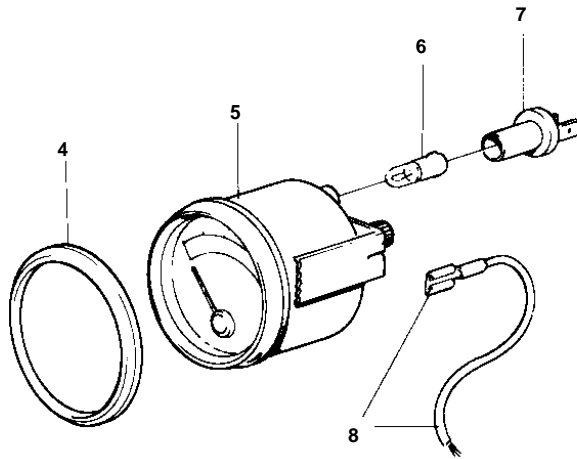

COMMON

11553

COMMON

REF	PART NO.	QTY	DESCRIPTION	NOTES
1	858603	1	Pressure gauge, GAUGE	12V. GOLD COLOURED DECOR STRIPE.. NOT FOR MD31A REPL BY 858887
2	837782	1	· Pressure sensor	
3	957181	1	· Gasket	
4	828542	1	· Front ring	REPL BY 858643
	858643	1	· Front ring	
5	863938	1	· Pressure gauge	(828625)
6	863946	1	· · Bulb	RED. FOR INSTRUMENTS WITH PART NO 828625 SHOULD WHITE BULB 19923 AND BULB HOLDER 808175 BE INSTALLED.
7	863945	1	· · Bulb socket	FOR INSTRUMENTS WITH PART NO 828625 SHOULD WHITE BULB 19923 AND BULB HOLDER 808175 BE INSTALLED.
8		X	· CABLES AND TERMINALS	SEE GROUP 3