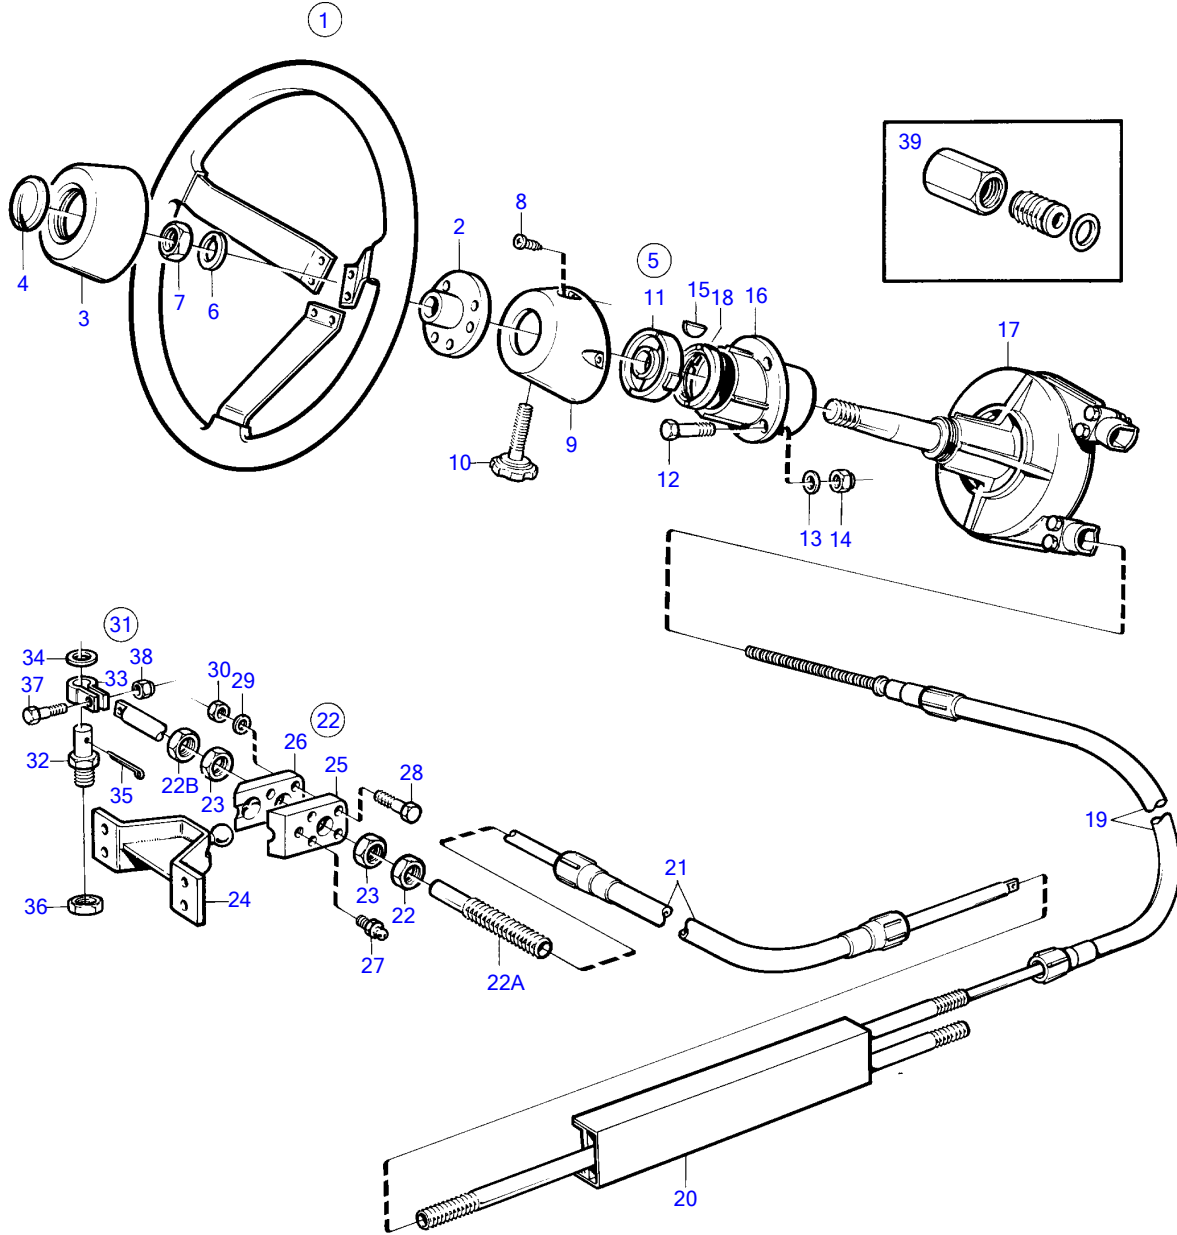

TMD41A, TMD41B, D41A, D41B, TAMD41A, TAMD41B, AQAD41A, AD41A, AD41B

10870

TMD41A, TMD41B, D41A, D41B, TAMD41A, TAMD41B, AQAD41A, AD41A, AD41B

REF	PART NO.	QTY	DESCRIPTION	NOTES
1	850936	1	Steering wheel	
2		1	• steering wheel hub	
3	(828943)	1	• Steering wheel pad	Obsolete part
4	(850938)	1	• Emblem	Obsolete part
5	853182	1	Mounting kit	90° white
	1140023	1	Mounting kit	90° black
	853183	1	Mounting kit	70° white
	1140024	1	Mounting kit	70° black
6		1	• washer	
7		1	• nut	
8		2	• screw	
9		1	• cover	
10		1	• brake screw	
11		1	• brake	
12		4	• screw	
13		4	• washer	
14		4	• nut	
15		1	• key	
16		1	• steering head	
17	853181	1	Steering gear	
18		1	• nut	
19	828886	1	Steering cable	L=2000mm
	828887	1	Steering cable	L=2250mm
	828888	1	Steering cable	L=2500mm
	828889	1	Steering cable	L=2750mm
	853185	1	Steering cable	L=3000mm
	853186	1	Steering cable	L=3250mm
	853187	1	Steering cable	L=3500mm
	853188	1	Steering cable	L=3750mm
	853189	1	Steering cable	L=4000mm
	853190	1	Steering cable	L=4250mm
	853191	1	Steering cable	L=4500mm
	853192	1	Steering cable	L=4750mm
	853193	1	Steering cable	L=5000mm
	828863	1	Steering cable	L=5250mm
	853194	1	Steering cable	L=5500mm
	828864	1	Steering cable	L=5750mm
	853195	1	Steering cable	L=6000mm
	828865	1	Steering cable	L=6250mm
	853196	1	Steering cable	L=6500mm
	828866	1	Steering cable	L=6750mm
	853197	1	Steering cable	L=7000mm
	853286	1	Steering cable	L=7500mm
	853287	1	Steering cable	L=8000mm
	853288	1	Steering cable	L=8500mm
	853289	1	Steering cable	L=9000mm
	(828867)	1	Steering cable	Obsolete part, L=9750mm
	(828868)	1	Steering cable	L=10500mm, Obsolete part
	(828869)	1	Steering cable	Obsolete part, L=11250mm
	(828874)	1	Steering cable	Obsolete part, L=12000mm
20	(853291)	1	Ds unit	Obsolete part
21	853387	1	• Steering cable	
22	(853290)	1	Stern attachment	Obsolete part
	850771	1	• Anchorage	
	850778	2	• Nut	
23	853306	2	• Nut	
24	851093	1	• Bracket	
25	828857	1	• Anchorage	
26	828854	1	• Anchorage	
27	951739	1	• Lubricating nipple	
28	940101	2	• Hexagon screw	
29	941906	2	• Spring washer	
30	963105	2	• Lock nut	