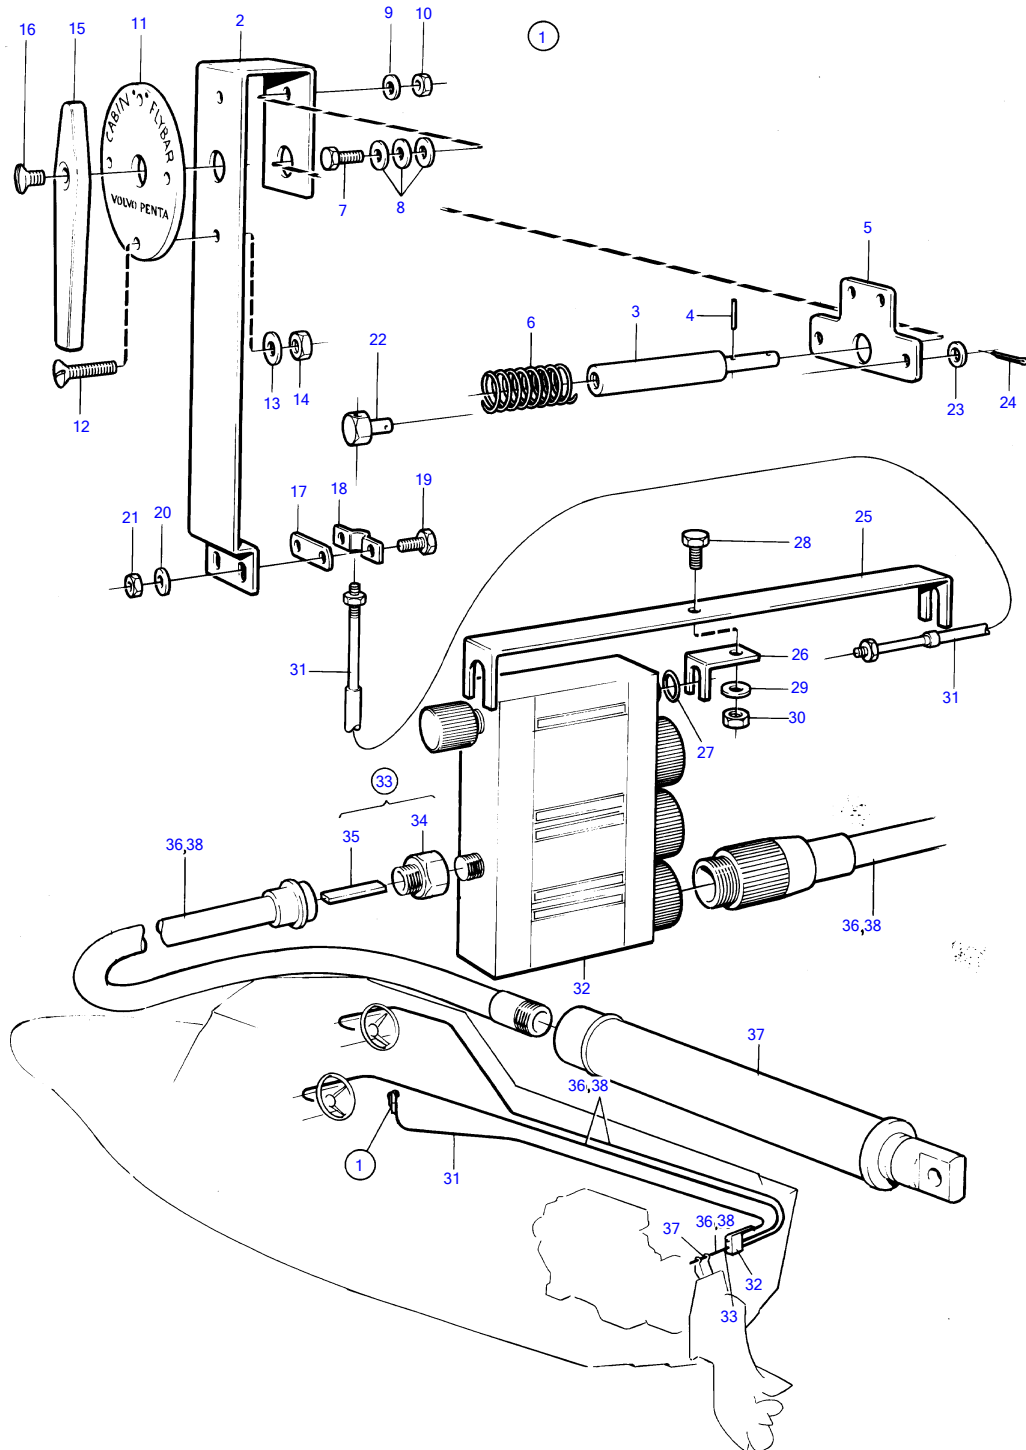

TMD41A, TMD41B, D41A, D41B, TAMD41A, TAMD41B, AQAD41A, AD41A, AD41B

7669

TMD41A, TMD41B, D41A, D41B, TAMD41A, TAMD41B, AQAD41A, AD41A, AD41B

REF	PART NO.	QTY	DESCRIPTION	SEE SEC.	NOTES
1	(851744)	1	Control		Obsolete part
2	(851902)	1	• Bracket		Obsolete part
3	(851903)	1	• Shaft		Obsolete part
4	(951947)	2	• Spring pin		Obsolete part
5	(851904)	1	• Lever		Obsolete part
6	(851901)	1	• Compression spring		Obsolete part
7	(851940)	1	• Hex. socket screw		Obsolete part
8	960137	3	• Washer		
9	955945	1	• Toothed washer		
10	955779	1	• Hexagon nut		
11	(851905)	1	• Ring		Obsolete part
12	(851941)	4	• Screw		L=20mm alt, Obsolete part
	(851942)	4	• Screw		L=30mm alt, Obsolete part
	(851943)	4	• Screw		L=40mm alt, Obsolete part
13	(955946)	4	• Toothed washer		Obsolete part
14	955780	4	• Hexagon nut		
15	(851906)	1	• Handle		Obsolete part
16	(851997)	1	• Screw		Obsolete part
17	819068	1	• Washer		
18	21471054	1	• Bracket		
19	(955243)	2	• Hexagon screw		Obsolete part
20	(955946)	2	• Toothed washer		Obsolete part
21	955780	2	• Hexagon nut		
22	804312	1	• Cube		
23	940191	1	• Washer		
24	907834	1	• Split pin		(17276)
25	(851907)	1	• Bracket		Obsolete part
26	(851908)	1	• Bracket		Obsolete part
27	850418	1	• O-ring		
28	(955243)	1	• Hexagon screw		Obsolete part
29	(955946)	1	• Toothed washer		Obsolete part
30	955780	1	• Hexagon nut		
31		X	control cable		See group 9
32	(851743)	1	Transfer gear		Obsolete part
33	(853107)	1	Adapter kit		Obsolete part
34		X	• adapter		
35	(853109)	1	• Shaft		Obsolete part
36		X	steering cable	19608	
				19609	
37		X	steering cylinder	19608	
				19609	
38		X	steering cable	19608	
				19609	