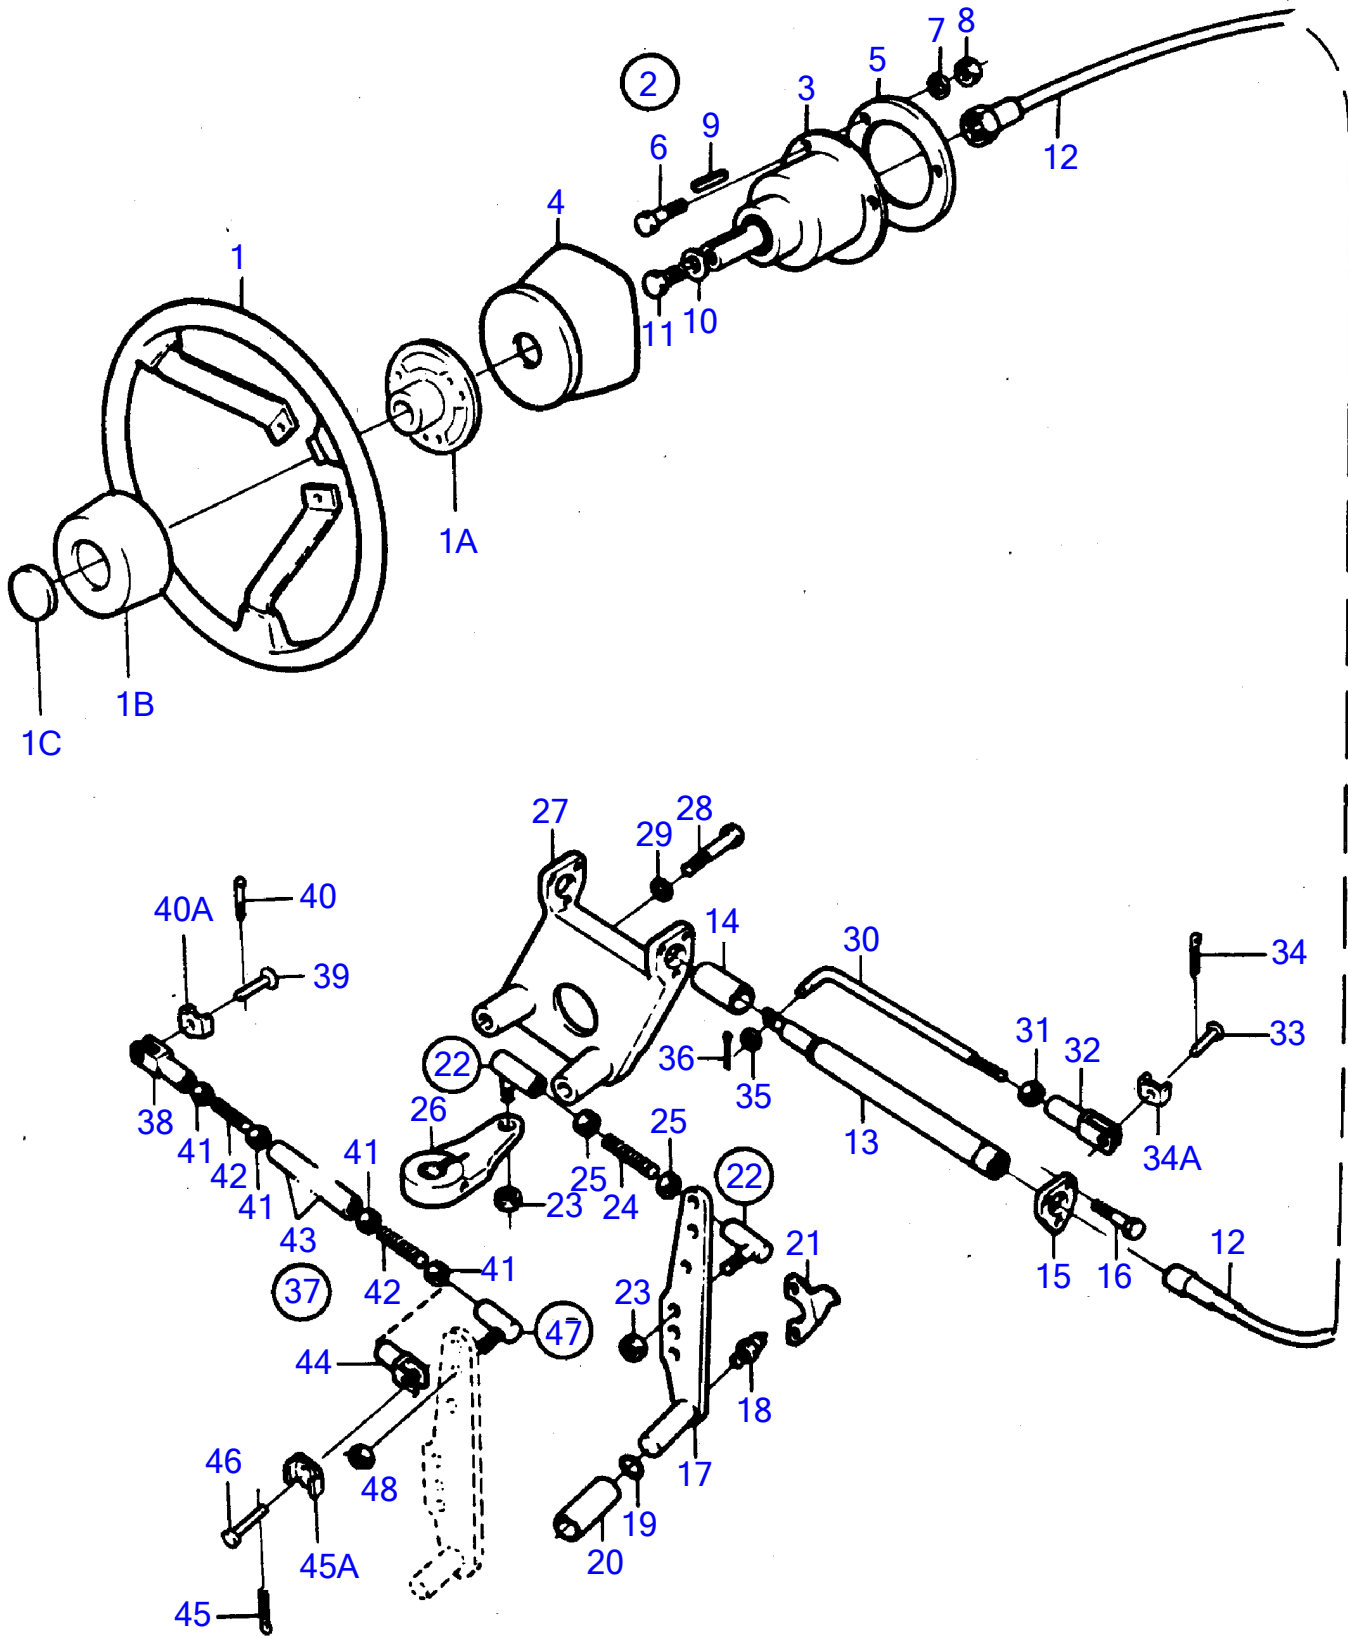

D41A, AQAD41A, AD41A

D41A, AQAD41A, AD41A

REF	PART NO.	QTY	DESCRIPTION	NOTES
1	850936	1	Steering wheel	
1A		1	• steering wheel hub	
1B	(828943)	1	• Steering wheel pad	Obsolete part
1C	(850938)	1	• Emblem	Obsolete part
2	(851056)	1	Steering gear	Obsolete part
3		1	• steering gear	
4	(851057)	1	• Cover	Obsolete part
5	(851069)	1	• Washer	Obsolete part
6	940101	3	• Hexagon screw	
7	941906	3	• Spring washer	(955892)
8	955781	3	• Hexagon nut	
9	(851349)	1	• Key	Obsolete part
10	(948823)	1	• Washer	Obsolete part
11	970944	1	• Hexagon screw	(940148)
12	(852035)	X	Steering cable	Obsolete part, L=800mm
	(851016)	X	Steering cable, steering cable	Obsolete part, L=2500mm Repl by 851017
	(851017)	X	Steering cable	Obsolete part, L=2750mm
	(851018)	X	Steering cable	L=3000mm, Obsolete part
	(851019)	X	Steering cable, steering cable	Obsolete part, L=3250mm Repl by 851020
	(851020)	X	Steering cable	Obsolete part, L=3500mm
	(851021)	X	Steering cable	Obsolete part, L=3750mm
	(851022)	X	Steering cable	Obsolete part, L=4000mm
	(851023)	X	Steering cable	Obsolete part, L=4250mm
	(851024)	X	Steering cable	Obsolete part, L=4500mm
	(851025)	X	Steering cable	Obsolete part, L=4750mm
	(851026)	X	Steering cable	Obsolete part, L=5000mm
	(851027)	X	Steering cable	Obsolete part, L=5250mm
	(851028)	X	Steering cable	Obsolete part, L=5500mm
	(851029)	X	Steering cable	Obsolete part, L=5750mm
	(851030)	X	Steering cable	Obsolete part, L=6000mm
	(851031)	X	Steering cable	Obsolete part, L=6500mm
	(851032)	X	Steering cable	Obsolete part, L=7000mm
	(851033)	X	Steering cable	Obsolete part, L=7500mm
	(851034)	X	Steering cable	Obsolete part, L=8000mm
	(851921)	X	Steering cable	Obsolete part, L=8500mm
	(851922)	X	Steering cable	Obsolete part, L=9000mm
	(851923)	X	Steering cable	Obsolete part, L=9500mm
13	(851059)	1	Steering cylinder	Obsolete part, For port mounting.
	(851147)	1	Steering cylinder	Obsolete part, For starboard mounting.
14	(851094)	1	• Spacer sleeve	Obsolete part
15	(850961)	1	• Washer	Obsolete part
16	(851319)	3	• Screw	Obsolete part
17	(851385)	1	Link arm	Obsolete part
18	914169	1	Lubricating nipple	
19	955906	1	Washer	
20	850653	1	Bushing	See group 4A
21	(850489)	1	Stop arm	Obsolete part
22	(875772)	2	Ball joint kit	Obsolete part
23	851326	2	• Nut	
24	850736	1	Control rod	
25	940152	2	Hexagon nut	
26	(850488)	1	Spindle arm	Obsolete part, See group 4A
27	(850958)	1	Guide bracket	Obsolete part
28	955541	2	Hexagon screw	
29	942336	2	Spring washer	
30	(850478)	1	Link rod	Obsolete part
31	940154	1	Hexagon nut	
32	(956511)	1	Fork	Obsolete part
33	913158	1	Clevis pin	
34	(907856)	1	Split pin	Obsolete part
34A	853160	1	• Lock washer	

7745630-64-19608

7535

Upd:2011-09-27