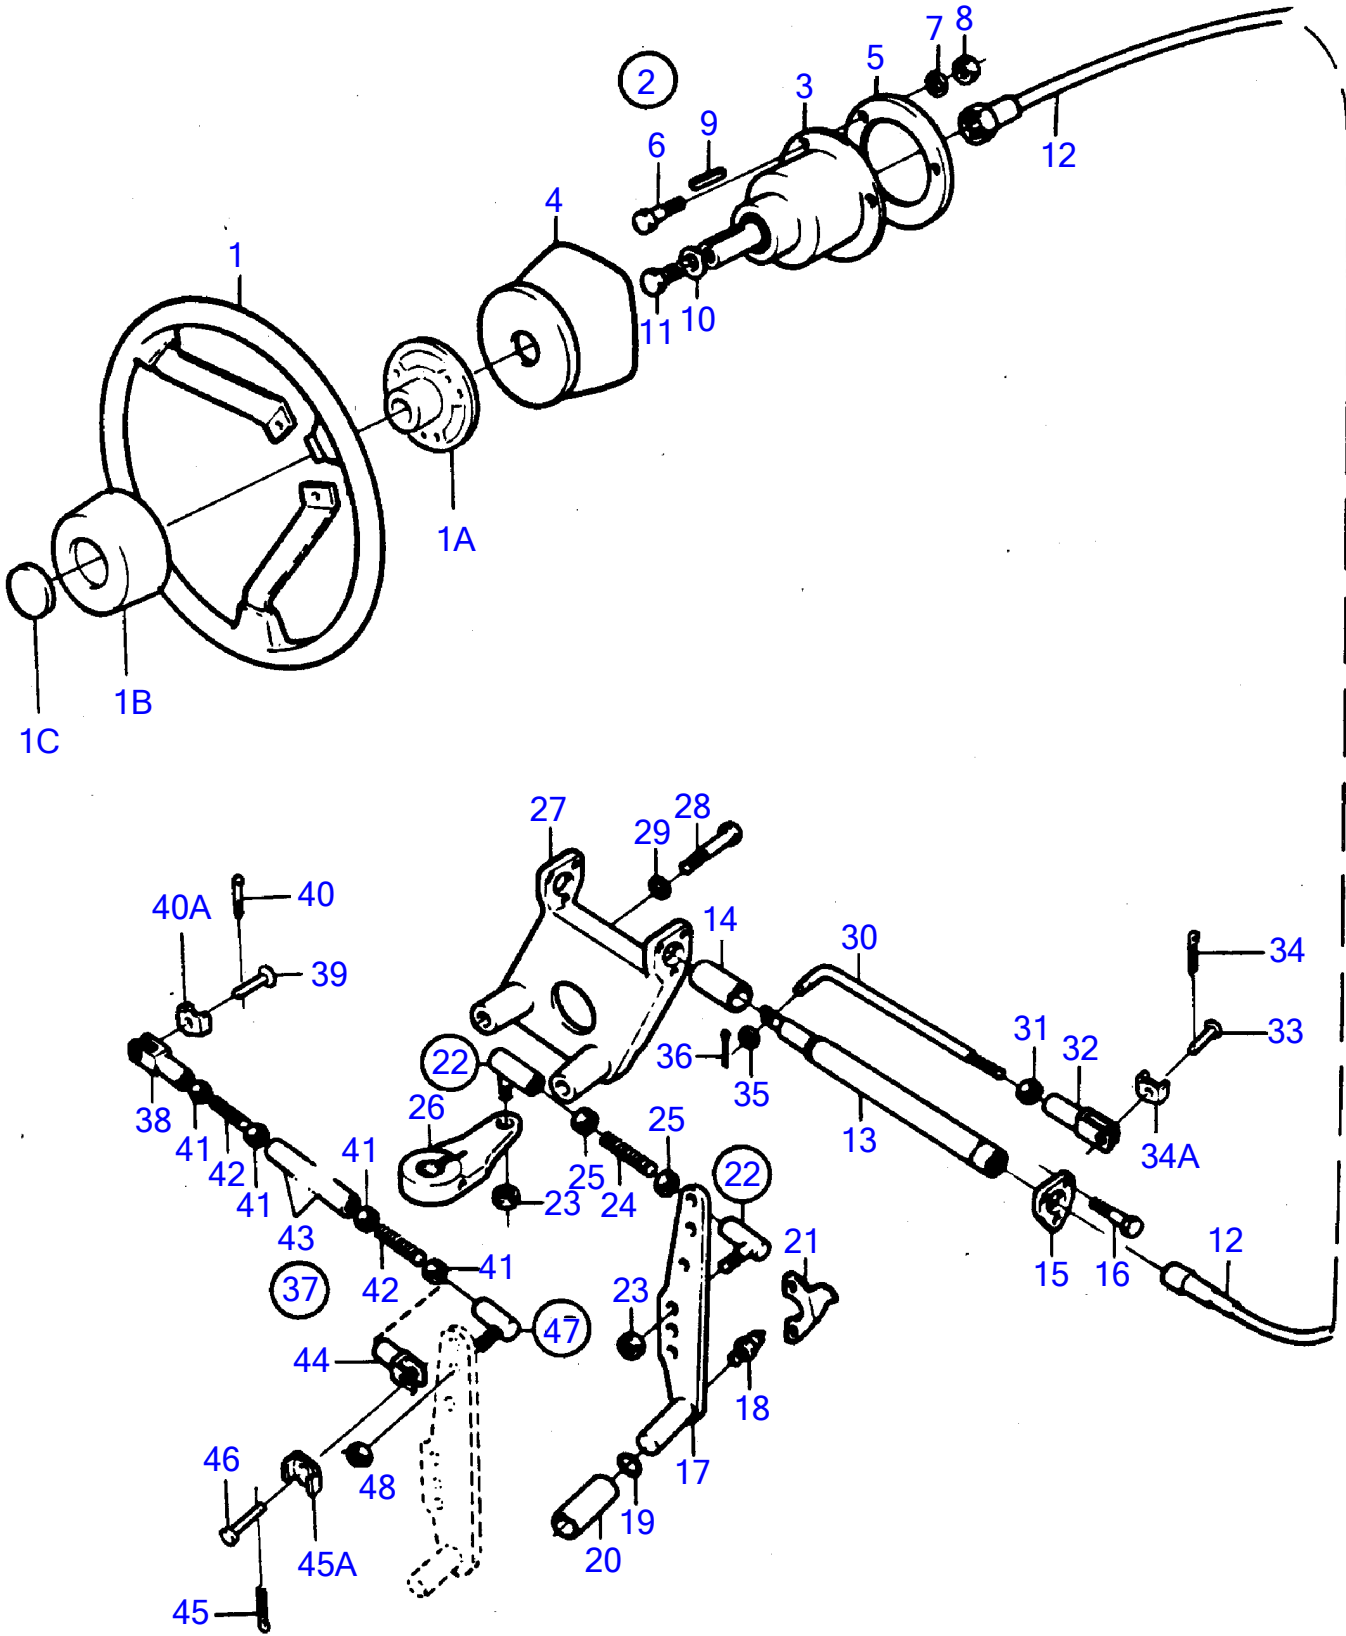

D41A, AQAD41A, AD41A

D41A, AQAD41A, AD41A

REF	PART NO.	QTY	DESCRIPTION	NOTES
1	850936	1	Steering wheel	
1A		1	• steering wheel hub	
1B	(828943)	1	• Steering wheel pad	Obsolete part
1C	(850938)	1	• Emblem	Obsolete part
2	(851056)	1	Steering gear	Obsolete part
3		1	• steering gear	
4	(851057)	1	• Cover	Obsolete part
5	(851069)	1	• Washer	Obsolete part
6	940101	3	• Hexagon screw	
7	941906	3	• Spring washer	(955892)
8	955781	3	• Hexagon nut	
9	(851349)	1	• Key	Obsolete part
10	(948823)	1	• Washer	Obsolete part
11	970944	1	• Hexagon screw	(940148)
12	(852035)	X	Steering cable	Obsolete part, L=800mm
	(851016)	X	Steering cable, steering cable	Obsolete part, L=2500mm Repl by 851017
	(851017)	X	Steering cable	Obsolete part, L=2750mm
	(851018)	X	Steering cable	L=3000mm, Obsolete part
	(851019)	X	Steering cable, steering cable	Obsolete part, L=3250mm Repl by 851020
	(851020)	X	Steering cable	Obsolete part, L=3500mm
	(851021)	X	Steering cable	Obsolete part, L=3750mm
	(851022)	X	Steering cable	Obsolete part, L=4000mm
	(851023)	X	Steering cable	Obsolete part, L=4250mm
	(851024)	X	Steering cable	Obsolete part, L=4500mm
	(851025)	X	Steering cable	Obsolete part, L=4750mm
	(851026)	X	Steering cable	Obsolete part, L=5000mm
	(851027)	X	Steering cable	Obsolete part, L=5250mm
	(851028)	X	Steering cable	Obsolete part, L=5500mm
	(851029)	X	Steering cable	Obsolete part, L=5750mm
	(851030)	X	Steering cable	Obsolete part, L=6000mm
	(851031)	X	Steering cable	Obsolete part, L=6500mm
	(851032)	X	Steering cable	Obsolete part, L=7000mm
	(851033)	X	Steering cable	Obsolete part, L=7500mm
	(851034)	X	Steering cable	Obsolete part, L=8000mm
	(851921)	X	Steering cable	Obsolete part, L=8500mm
	(851922)	X	Steering cable	Obsolete part, L=9000mm
	(851923)	X	Steering cable	Obsolete part, L=9500mm
13	(851059)	1	Steering cylinder	Obsolete part, For port mounting.
	(851147)	1	Steering cylinder	Obsolete part, For starboard mounting.
14	(851094)	1	• Spacer sleeve	Obsolete part
15	(850961)	1	• Washer	Obsolete part
16	(851319)	3	• Screw	Obsolete part
17	(851385)	1	Link arm	Obsolete part
18	914169	1	Lubricating nipple	
19	955906	1	Washer	
20	850653	1	Bushing	See group 4A
21	(850489)	1	Stop arm	Obsolete part
22	(875772)	2	Ball joint kit	Obsolete part
23	851326	2	• Nut	
24	850736	1	Control rod	
25	940152	2	Hexagon nut	
26	(850488)	1	Spindle arm	Obsolete part, See group 4A
27	(850958)	1	Guide bracket	Obsolete part
28	955541	2	Hexagon screw	
29	942336	2	Spring washer	
30	(850478)	1	Link rod	Obsolete part
31	940154	1	Hexagon nut	
32	(956511)	1	Fork	Obsolete part
33	913158	1	Clevis pin	
34	(907856)	1	Split pin	Obsolete part
34A	853160	1	• Lock washer	

7745630-64-19608

7535

Upd:2011-09-27