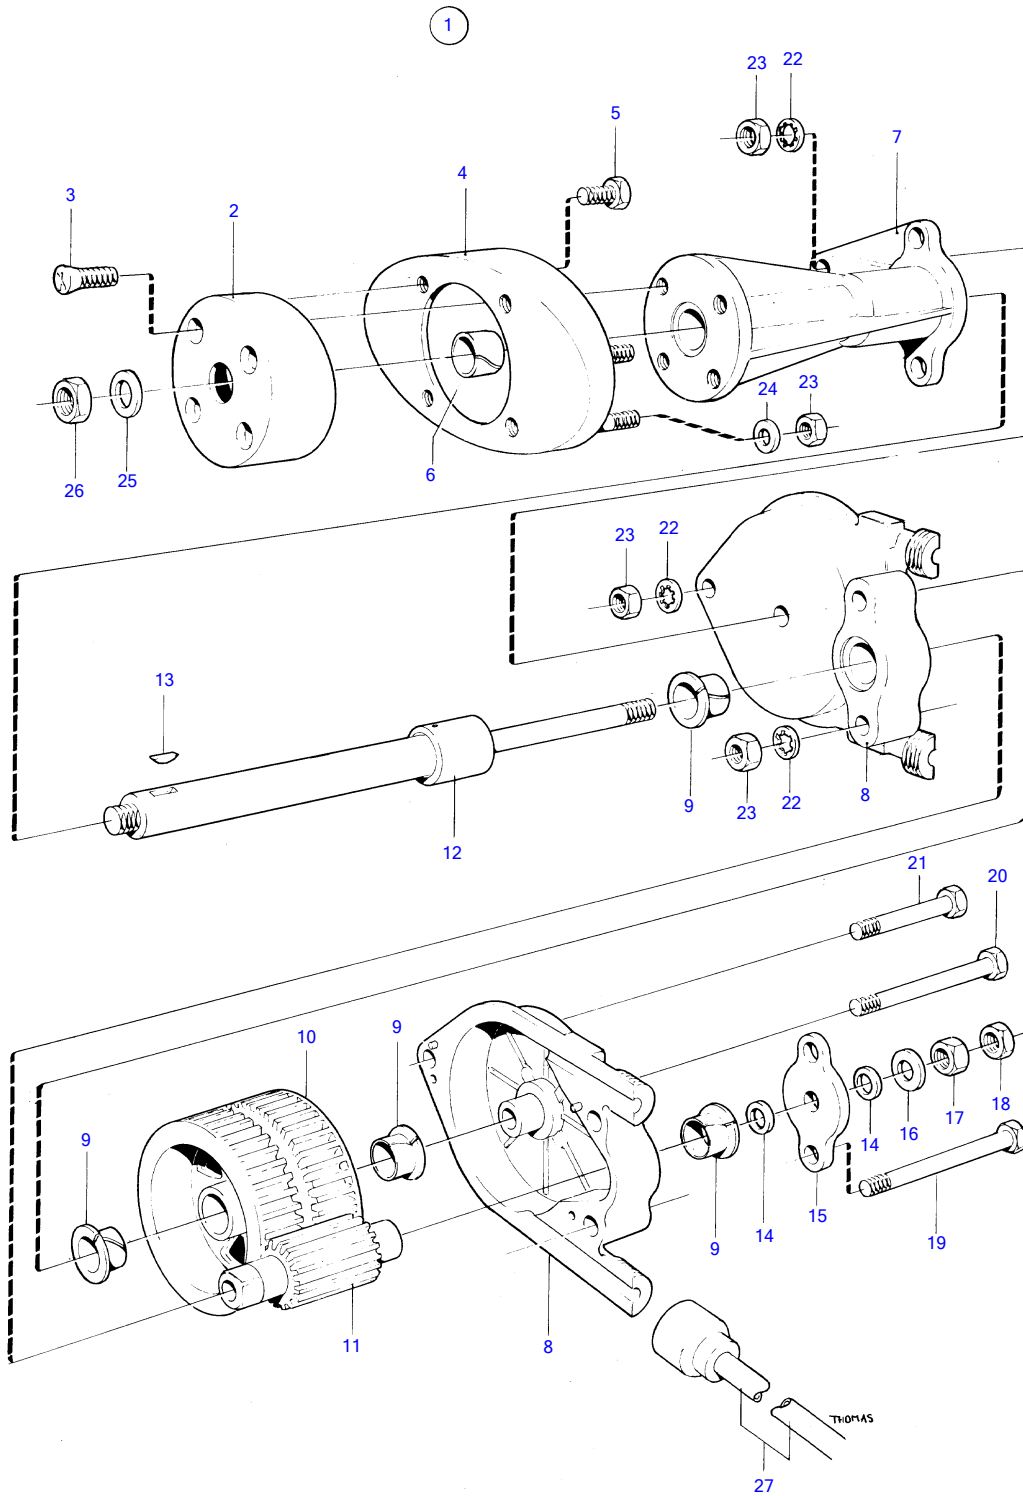

TMD41A, TMD41B, D41A, D41B, TAMD41A, TAMD41B, AQAD41A, AD41A, AD41B

3690

TMD41A, TMD41B, D41A, D41B, TAMD41A, TAMD41B, AQAD41A, AD41A, AD41B

REF	PART NO.	QTY	DESCRIPTION	NOTES
1	850809	1	Steering head	
2		1	• mounting plate	
3	(941462)	4	• Screw	Obsolete part
4		1	• bracket	
5	(955655)	4	• Hexagon screw	Obsolete part
6	(839724)	1	• Bushing	Obsolete part
7		1	• bracket	
8		2	• housing	
9	(828155)	4	• Bushing	Obsolete part
10		1	• gear	
11		1	• gear	
12		1	• shaft	
13	835059	1	• Key	
14	(839725)	2	• Slide washer	Obsolete part
15		1	• thrust plate	
16	940097	1	• Washer	
17	(955848)	1	• Hexagon nut	Obsolete part
18	(955858)	1	• Nut	Obsolete part
19	(955670)	2	• Screw	Obsolete part
20	(955668)	1	• Hexagon screw	Obsolete part
21	(955665)	1	• Screw	Obsolete part
22	(955949)	4	• Toothed washer	Obsolete part
23	955847	8	• Hexagon nut	
24	955894	4	• Washer	
25	960145	1	• Washer	
26	940154	1	• Hexagon nut	
27	(839727)	1	• Plastic pipe	Obsolete part