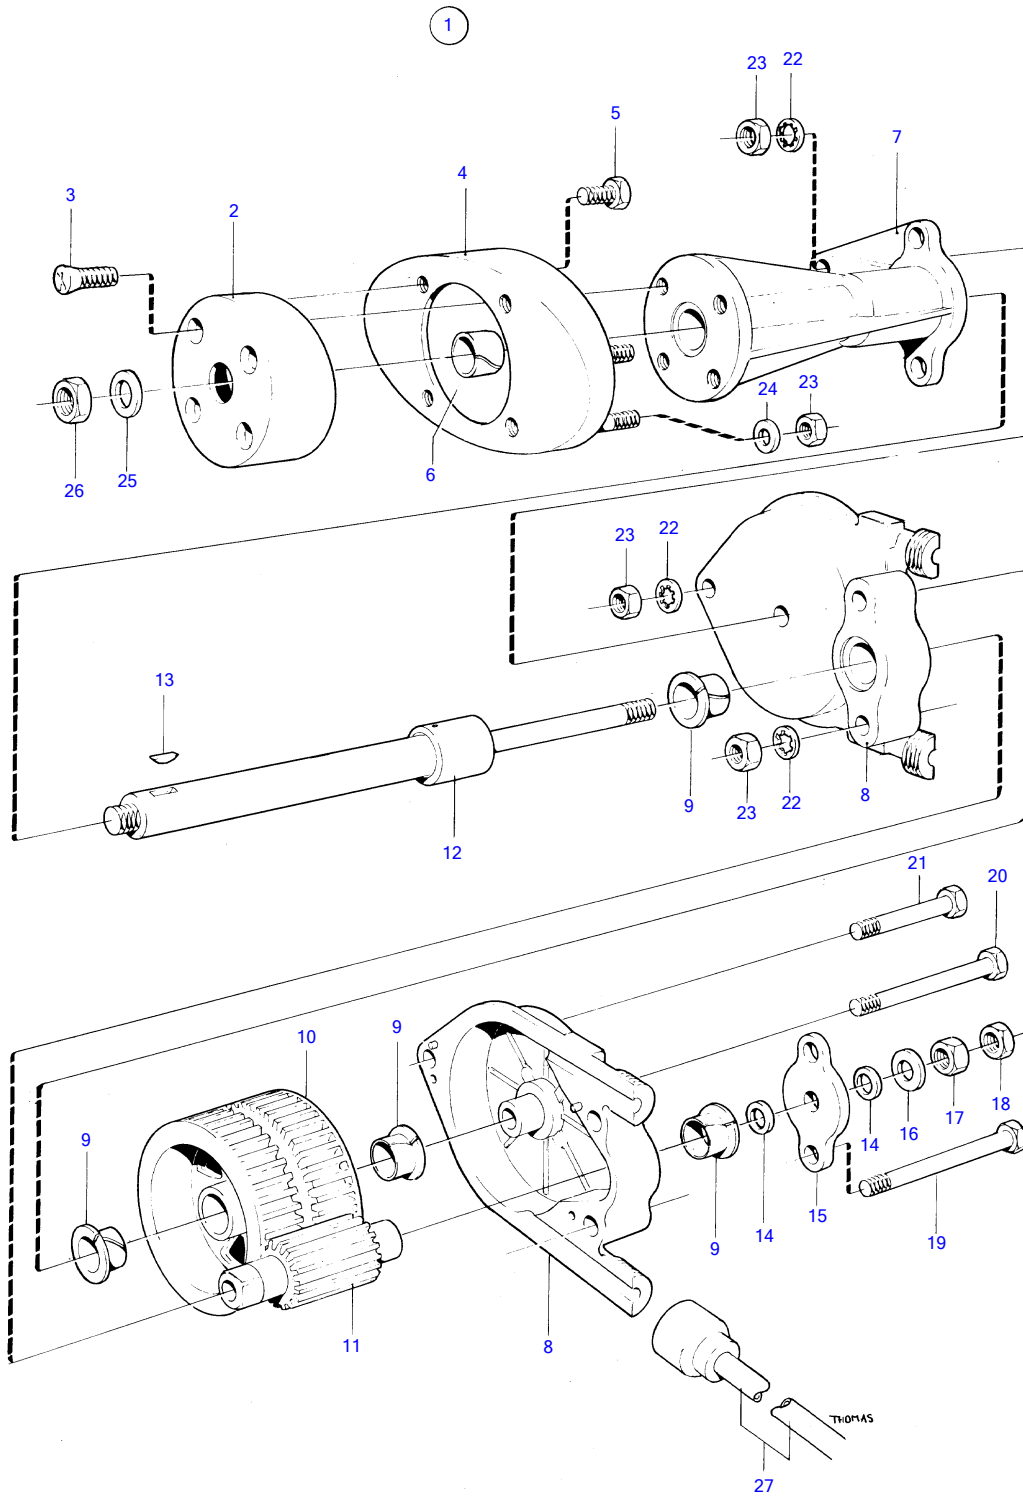

TMD41A, TMD41B, D41A, D41B, TAMD41A, TAMD41B, AQAD41A, AD41A, AD41B

3690

TMD41A, TMD41B, D41A, D41B, TAM41A, TAM41B, AQAD41A, AD41A, AD41B

REF	PART NO.	QTY	DESCRIPTION	NOTES
1	850809	1	Steering head	
2		1	• mounting plate	
3	(941462)	4	• Screw	Obsolete part
4		1	• bracket	
5	(955655)	4	• Hexagon screw	Obsolete part
6	(839724)	1	• Bushing	Obsolete part
7		1	• bracket	
8		2	• housing	
9	(828155)	4	• Bushing	Obsolete part
10		1	• gear	
11		1	• gear	
12		1	• shaft	
13	835059	1	• Key	
14	(839725)	2	• Slide washer	Obsolete part
15		1	• thrust plate	
16	940097	1	• Washer	
17	(955848)	1	• Hexagon nut	Obsolete part
18	(955858)	1	• Nut	Obsolete part
19	(955670)	2	• Screw	Obsolete part
20	(955668)	1	• Hexagon screw	Obsolete part
21	(955665)	1	• Screw	Obsolete part
22	(955949)	4	• Toothed washer	Obsolete part
23	955847	8	• Hexagon nut	
24	955894	4	• Washer	
25	960145	1	• Washer	
26	940154	1	• Hexagon nut	
27	(839727)	1	• Plastic pipe	Obsolete part