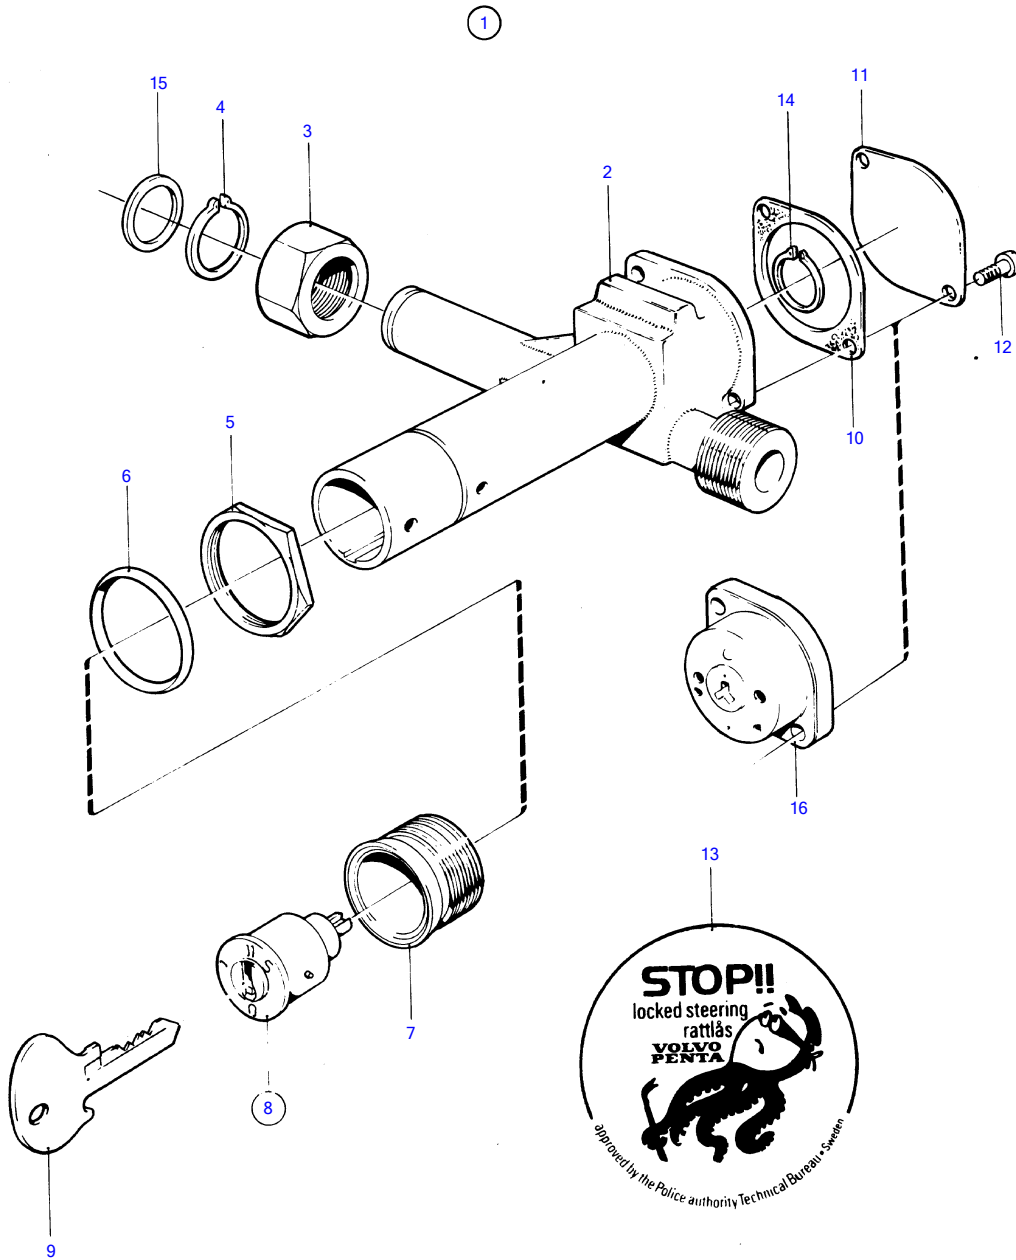

TMD41A, TMD41B, D41A, D41B, TAMD41A, TAMD41B, AQAD41A, AD41A, AD41B

4153

TMD41A, TMD41B, D41A, D41B, TAMD41A, TAMD41B, AQAD41A, AD41A, AD41B

REF	PART NO.	QTY	DESCRIPTION	SEE SEC.	NOTES
1	(839544)	1	Steering lock		Obsolete part
2		1	• housing		
3	(839531)	1	• Nut		Obsolete part
4	(914450)	1	• Snap ring		Obsolete part
5	(832476)	1	• Lock nut		Obsolete part
6	(839523)	1	• Lock ring		Obsolete part
7	(839512)	1	• Lock sleeve		Obsolete part
8	(839532)	1	• Lock cylinder		Obsolete part
9	(831606)	1	• • Key		Indiquer code de clef quand vous ordez, Obsolete part
			Bulletin P-36-4-1	P-36-4-1-EN	Deleted Part No's for Keys
10	(1140051)	1	• Gasket		(839543), Obsolete part
11	(839542)	1	• Protecting cover		Obsolete part
12	956060	2	• Cross recessed screw		
13		1	• decal		
14	(914448)	1	• Snap ring		Obsolete part
15	(850221)	2	• Washer		Obsolete part
16	(839492)	1	Plate		Obsolete part