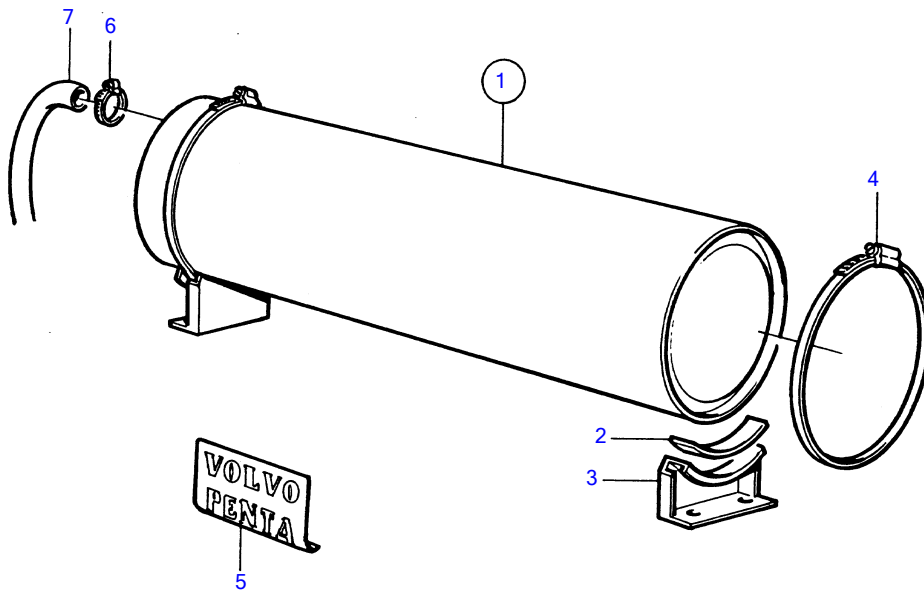

TMD41A, TMD41B, D41A, D41B, TAMD41A, TAMD41B, AQAD41A, AD41A, AD41B

9012

TMD41A, TMD41B, D41A, D41B, TAMD41A, TAMD41B, AQAD41A, AD41A, AD41B

REF	PART NO.	QTY	DESCRIPTION	NOTES
1	(1144069)	1	Water heater	Obsolete part
2	(1144070)	2	• Spacer	Obsolete part
3	842767	2	• Bracket	
4	(1144071)	2	• Hose clamp	Obsolete part
5	827259	1	• Decal	
6	961662	X	Hose clamp	For 952968
	961663	X	Hose clamp	For 952969
7	952968	X	Hose	D=12,7mm
	952969	X	Hose	D=15,9mm