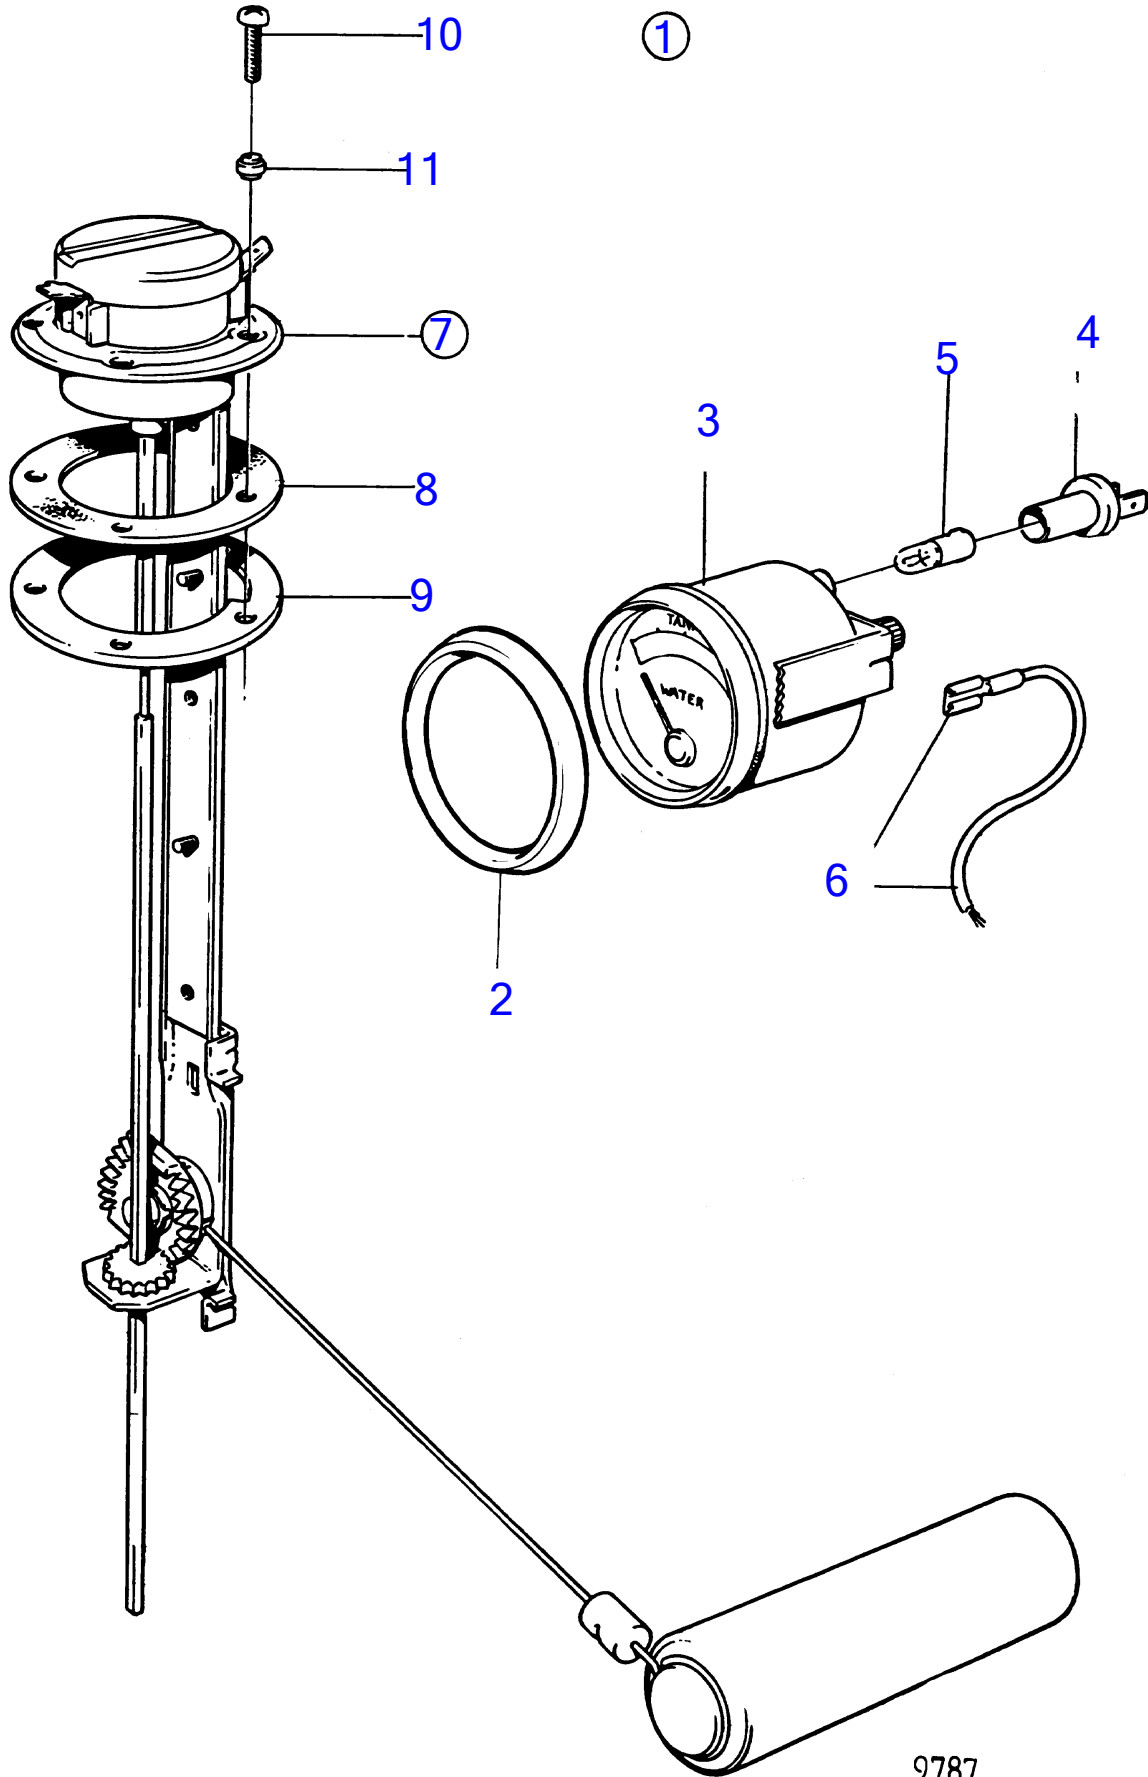

TMD41A, TMD41B, D41A, D41B, TAMD41A, TAMD41B, AQAD41A, AD41A, AD41B

TMD41A, TMD41B, D41A, D41B, TAMD41A, TAMD41B, AQAD41A, AD41A, AD41B

REF	PART NO.	QTY	DESCRIPTION	NOTES
1	828716	1	Water level gauge, water gauge	Gold coloured decor stripe., 12V
2	858643	1	• Front ring	
3	863942	1	• Water level gauge	(828635)
4	863945	1	• • Lamp socket	For instruments with partno 828632,828635 should white bulb 19923 and bulb holder 808175 be installed.
5	863946	1	• • Bulb	For instruments with partno 828632,828635 should white bulb 19923 and bulb holder 808175 be installed., Red
6		X	• cables and terminals	See group 3
7	834389	1	• Tank sensor	
8	89865	1	• • Gasket	
9	834480	1	• • Flange	
10	956078	4	• • Cross recessed screw	L=16mm
	956081	1	• • Cross recessed screw	L=25mm
11	834481	5	• • Gasket	

7745630-90-19693C

9787

Upd:2011-09-27

TMD41A, TMD41B, D41A, D41B, TAMD41A, TAMD41B, AQAD41A, AD41A, AD41B, 290A, DP-A, DP-B, DP-A1, DP-B1, SP-A, SP-A1

VOLVO
PENTA