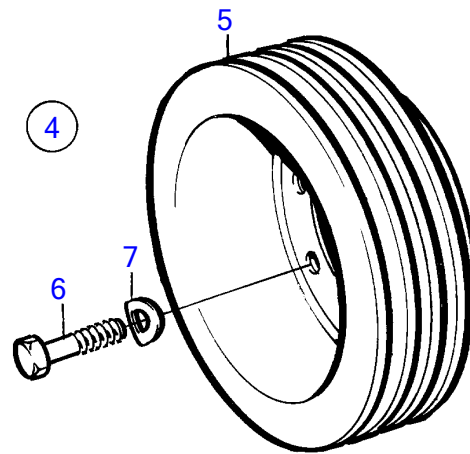

TMD41A, TMD41B, D41A, D41B, TAMD41A, TAMD41B, AQAD41A, AD41A, AD41B

10288

TMD41A, TMD41B, D41A, D41B, TAMD41A, TAMD41B, AQAD41A, AD41A, AD41B

REF	PART NO.	QTY	DESCRIPTION	NOTES
1	860024	1	Pulley	HC50
2	860023	1	• Pulley	
3	955307	6	• Hexagon screw	