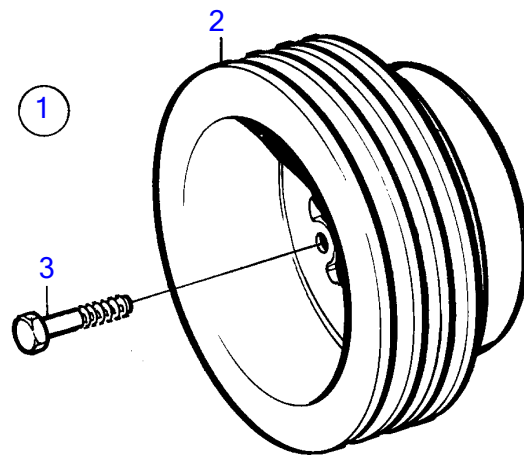

TMD41A, TMD41B, D41A, D41B, TAMD41A, TAMD41B, AQAD41A, AD41A, AD41B

10288

TMD41A, TMD41B, D41A, D41B, TAMD41A, TAMD41B, AQAD41A, AD41A, AD41B

REF	PART NO.	QTY	DESCRIPTION	NOTES
1	860024	1	Pulley	HC50
2	860023	1	• Pulley	
3	955307	6	• Hexagon screw	