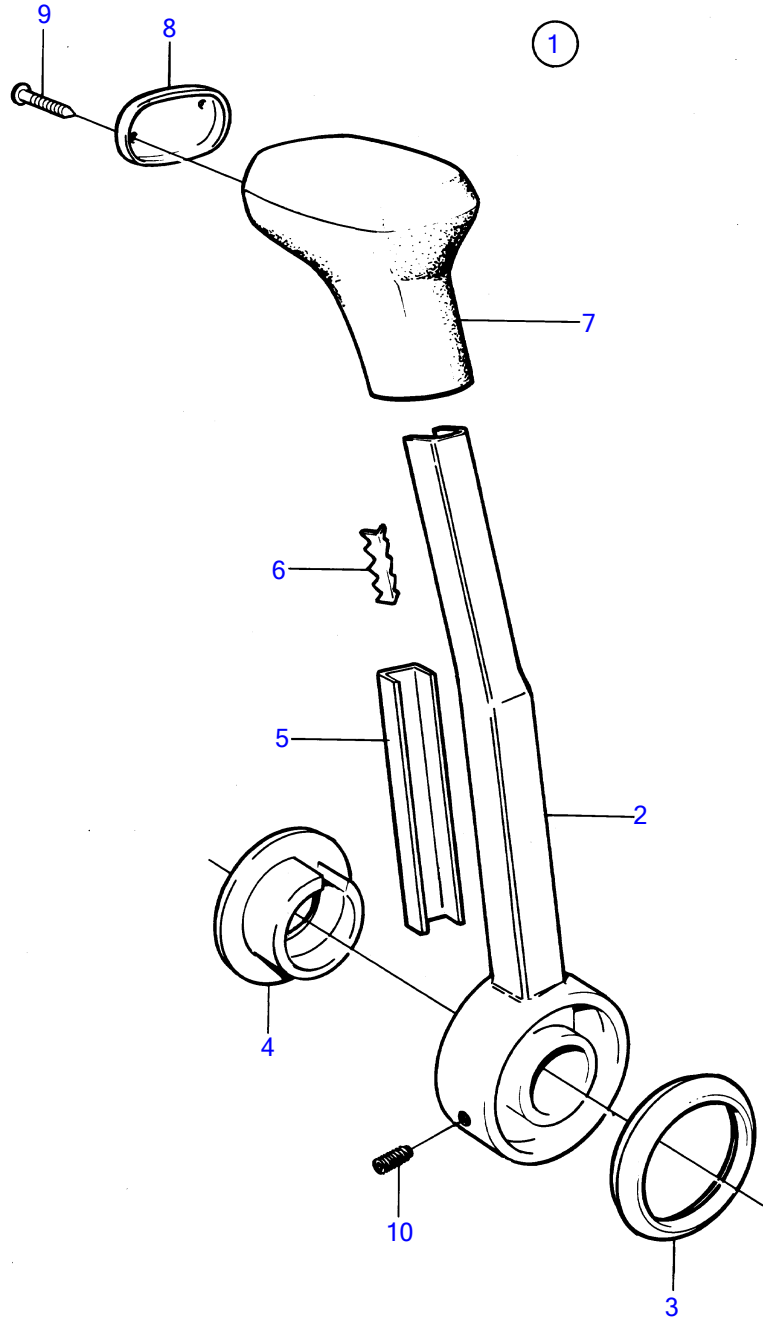

TMD41A, TMD41B, D41A, D41B, TAMD41A, TAMD41B, AQAD41A, AD41A, AD41B

8689

TMD41A, TMD41B, D41A, D41B, TAMD41A, TAMD41B, AQAD41A, AD41A, AD41B

REF	PART NO.	QTY	DESCRIPTION	NOTES
1	852347	1	Hand lever	
2	(852988)	1	• Lever	Obsolete part
3	852995	1	• Ring	
4	852996	1	• Support ring	
5	852991	1	• Rail	
6	853000	1	• Striker plate	
7	852989	1	• Handle	
8	852992	1	• Cover	
9	853003	2	• Nail	
10	963678	1	• Hex. socket screw	