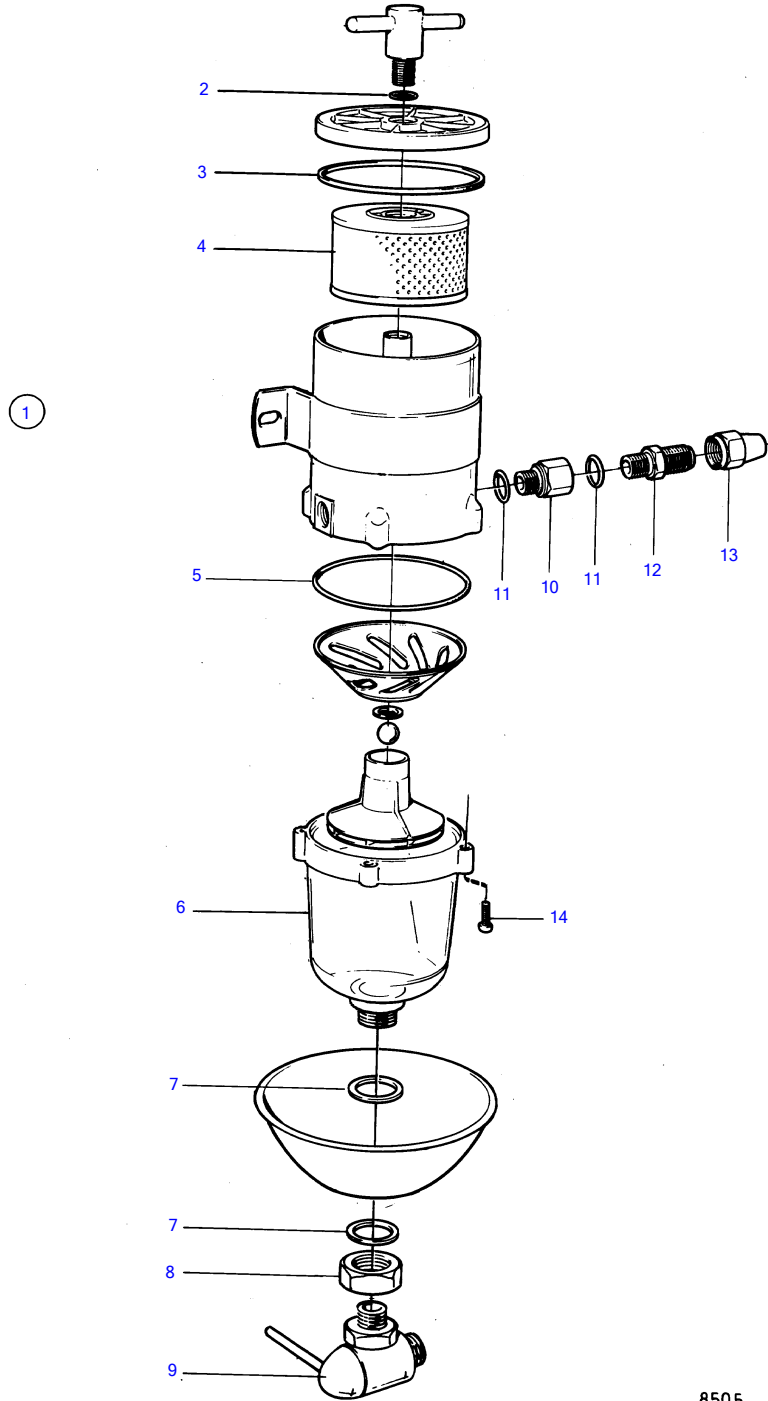

TMD41A, TMD41B, D41A, D41B, TAMD41A, TAMD41B, AQAD41A, AD41A, AD41B

8505

TMD41A, TMD41B, D41A, D41B, TAMD41A, TAMD41B, AQAD41A, AD41A, AD41B

REF	PART NO.	QTY	DESCRIPTION	SEE SEC.	NOTES
1	1140038	1	Fuel strainer		RINA approved.
			Bulletin 50-01	50-01-EN	Extra Fuel Filter
2		1	• o-ring		
3		1	• gasket		
4	828897	1	• Filter insert		
5		1	• gasket		
6		1	• shell		
7		1	• gasket		
8		1	• nut		
9		1	• drain cock		
10	828937	2	• Nipple		
11	858601	4	• O-ring		
12	828942	2	• Nipple		
13	954323	2	• Fitting nut		
14		4	• screw		