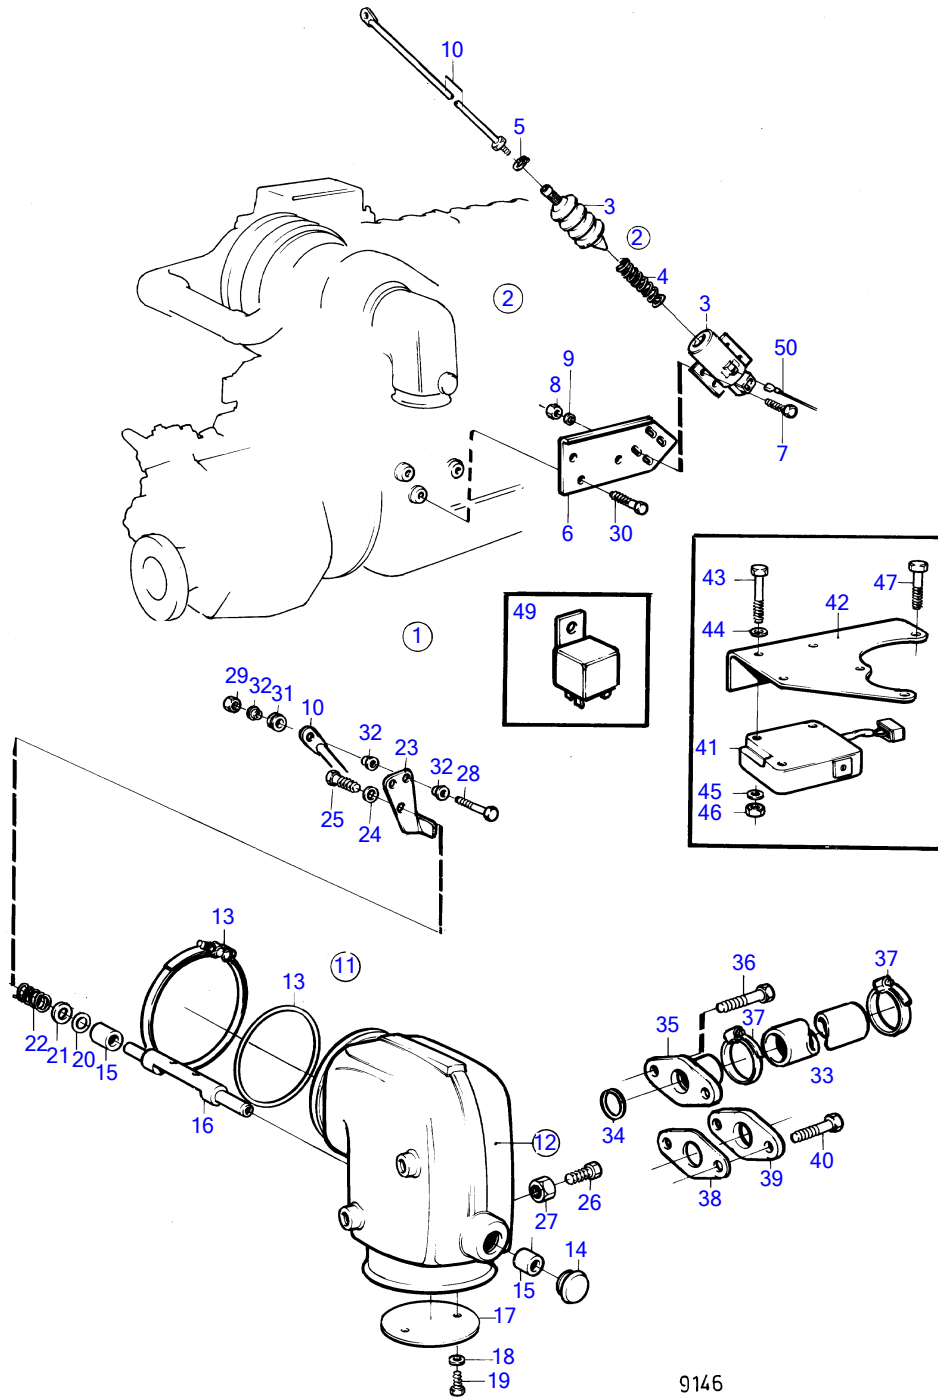

TAMD41A

9146

TAMD41A

REF	PART NO.	QTY	DESCRIPTION	SEE SEC.	NOTES
1	(859269)	1	Exhaust brake		24V, Obsolete part
2	876175	1	• Control magnet kit		(859080)
3		1	• • solenoid		
4	843401	1	• • Return spring		
5	(969294)	1	• • Snap ring		Obsolete part
6	(858925)	1	• Bracket		Obsolete part
7	946173	4	• Flange screw		
8	945408	4	• Flange nut		
9	960141	4	• Washer		
10	(858928)	1	• Pull rod		Obsolete part
11	858481	1	• Exhaust riser		
			Bulletin 44-16	44-16-EN	Overhaul kit, Exhaust Bend
12		1	• • exhaust bend		
13	859052	1	• • • Gasket		(845408)
14	(941255)	1	• • Expansion plug		Obsolete part
15	858478	2	• • Bushing		
16		1	• • shaft		
17		1	• • throttle		
18	940275	2	• • Washer		
19	963537	2	• • Hexagon screw		
20	(968783)	1	• • O-ring		Obsolete part
21	941670	1	• • Washer		
22	(858594)	1	• • Spring		Obsolete part
23	(858926)	1	• • Intermediate lever		Obsolete part
24	960137	1	• • Washer		
25	(955225)	1	• • Hexagon screw		Obsolete part
26	956100	1	• • Cross recessed screw		
27	955781	1	• • Hexagon nut		
28	955274	1	• Hexagon screw		
29	946035	1	• Lock nut		
30	970972	3	• Hexagon screw		(955342)
31	843105	3	• Spacer washer		
32	843109	1	• Bushing		
33	944386	X	• Rubber hose		
34	842913	1	• Sealing ring		
35	858659	1	• Hose connection		
36	946544	2	• Flange screw		
37	943475	2	• Hose clamp		
38	859002	1	• Gasket		
39	844093	1	• Flange		
40	946544	2	• Flange screw		
41	(858760)	1	• Microswitch		Obsolete part
42	(858756)	1	• Bracket		Obsolete part, To be installed on fuel injection pump.
43	(955232)	3	• Hexagon screw		Obsolete part
44	955891	3	• Washer		
45	960137	3	• Washer		
46	963103	3	• Lock nut		
47	946544	3	• Flange screw		
48	842993	1	• V-band clamp		
49	837878	1	• Relay		
50		X	cables and terminals		See group 3
	859607	X	Overhaul kit		