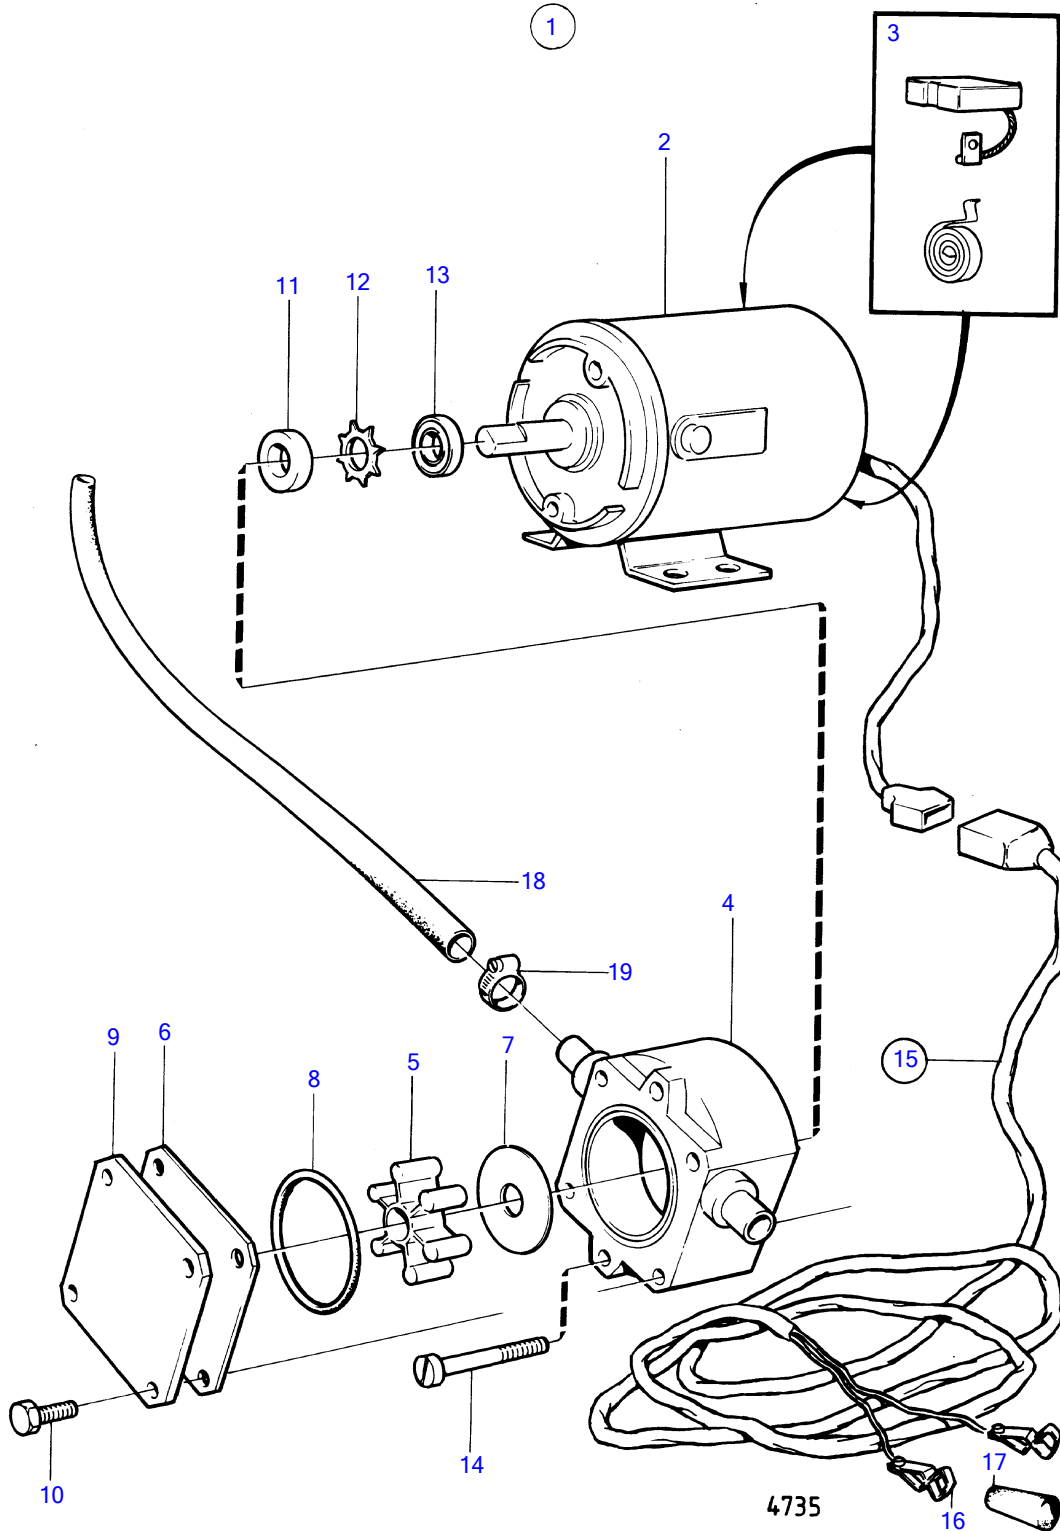

TMD41A, TMD41B, D41A, D41B, TAMD41A, TAMD41B, AQAD41A, AD41A, AD41B

TMD41A, TMD41B, D41A, D41B, TAMD41A, TAMD41B, AQAD41A, AD41A, AD41B

REF	PART NO.	QTY	DESCRIPTION	NOTES
1	843410	1	Oil bilge pump	24V
	842222	1	• Electrical motor	
3	(844014)	2	Carbon brush set	Obsolete part
4	(844015)	1	Pump housing	Obsolete part
5	844022	1	Impeller kit	
6	844017	1	Wear washer	
7	844016	1	Wear washer	
8		1	o-ring	
9	844018	1	Cardboard tube	
10	844021	4	Screw	
11		1	seal ring	
12		1	lock washer	
13	844019	1	Deflector ring	
14	844020	2	Screw	
15	843113	1	• Cable trunk	
16		1	• • battery terminal	REPLAC%E1 PAR 1ea 844280 1ea 844278, + (843111)
		1	• • battery terminal	Replaced by 1ea 844280, 1ea 844279., (843112)
	844280	2	• • Clip	Late type
17	(844279)	1	• • Isolation	Late type black, Obsolete part
	(844278)	1	• • Isolation	Late type red, Obsolete part
18	943707	X	• Hose	L=3000mm
19	943471	3	• Hose clamp	