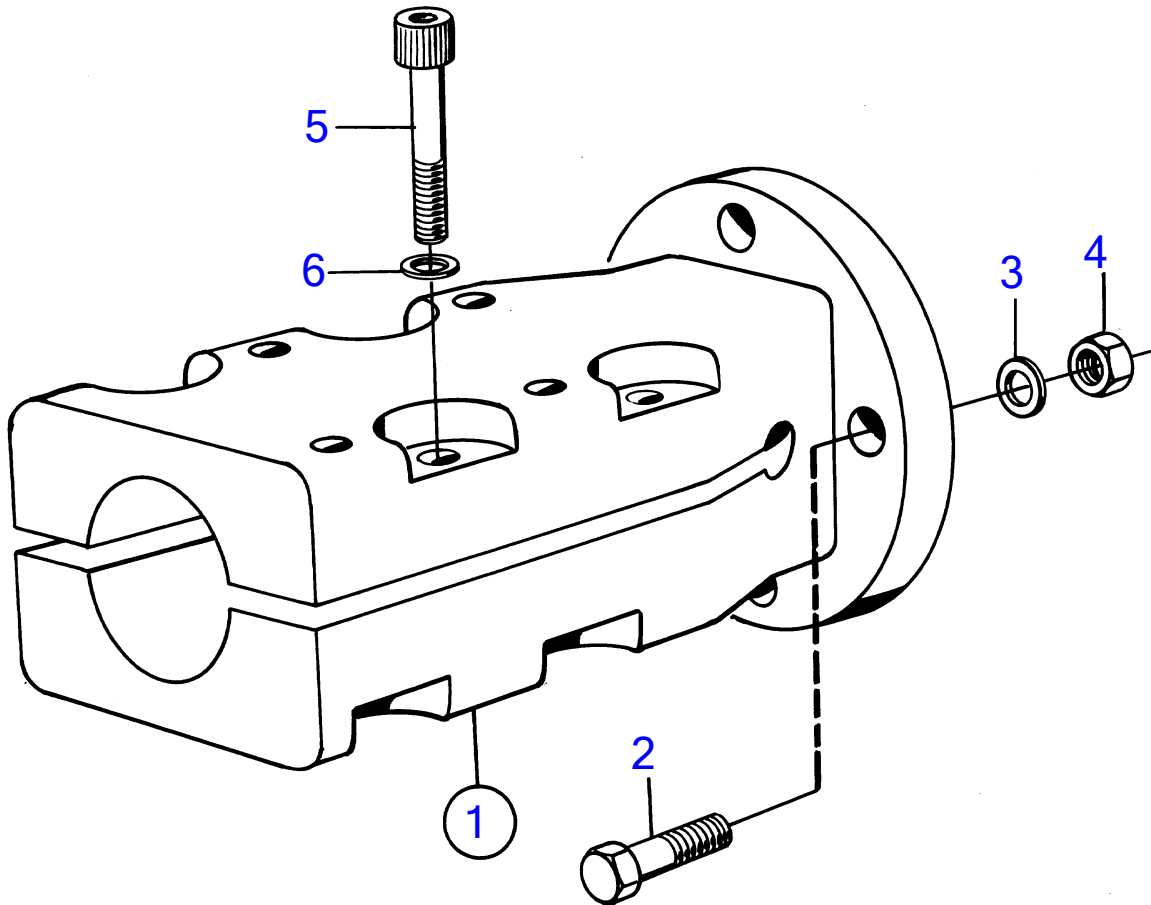

TMD41A, TMD41B, D41A, D41B, TAMD41A, TAMD41B, AQAD41A, AD41A, AD41B

4623

TMD41A, TMD41B, D41A, D41B, TAMD41A, TAMD41B, AQAD41A, AD41A, AD41B

REF	PART NO.	QTY	DESCRIPTION	NOTES
1	853796	1	Clamp coupling	45mm hole for propeller shaft., For reverse gear PRM.
2	955693	4	• Hexagon screw	L=38mm
	955691	4	• Hexagon screw	L=25mm
3	941909	4	• Spring washer	
4	950375	4	• Lock nut	
5	948670	8	• Hex. socket screw	
6	947345	8	• Washer	