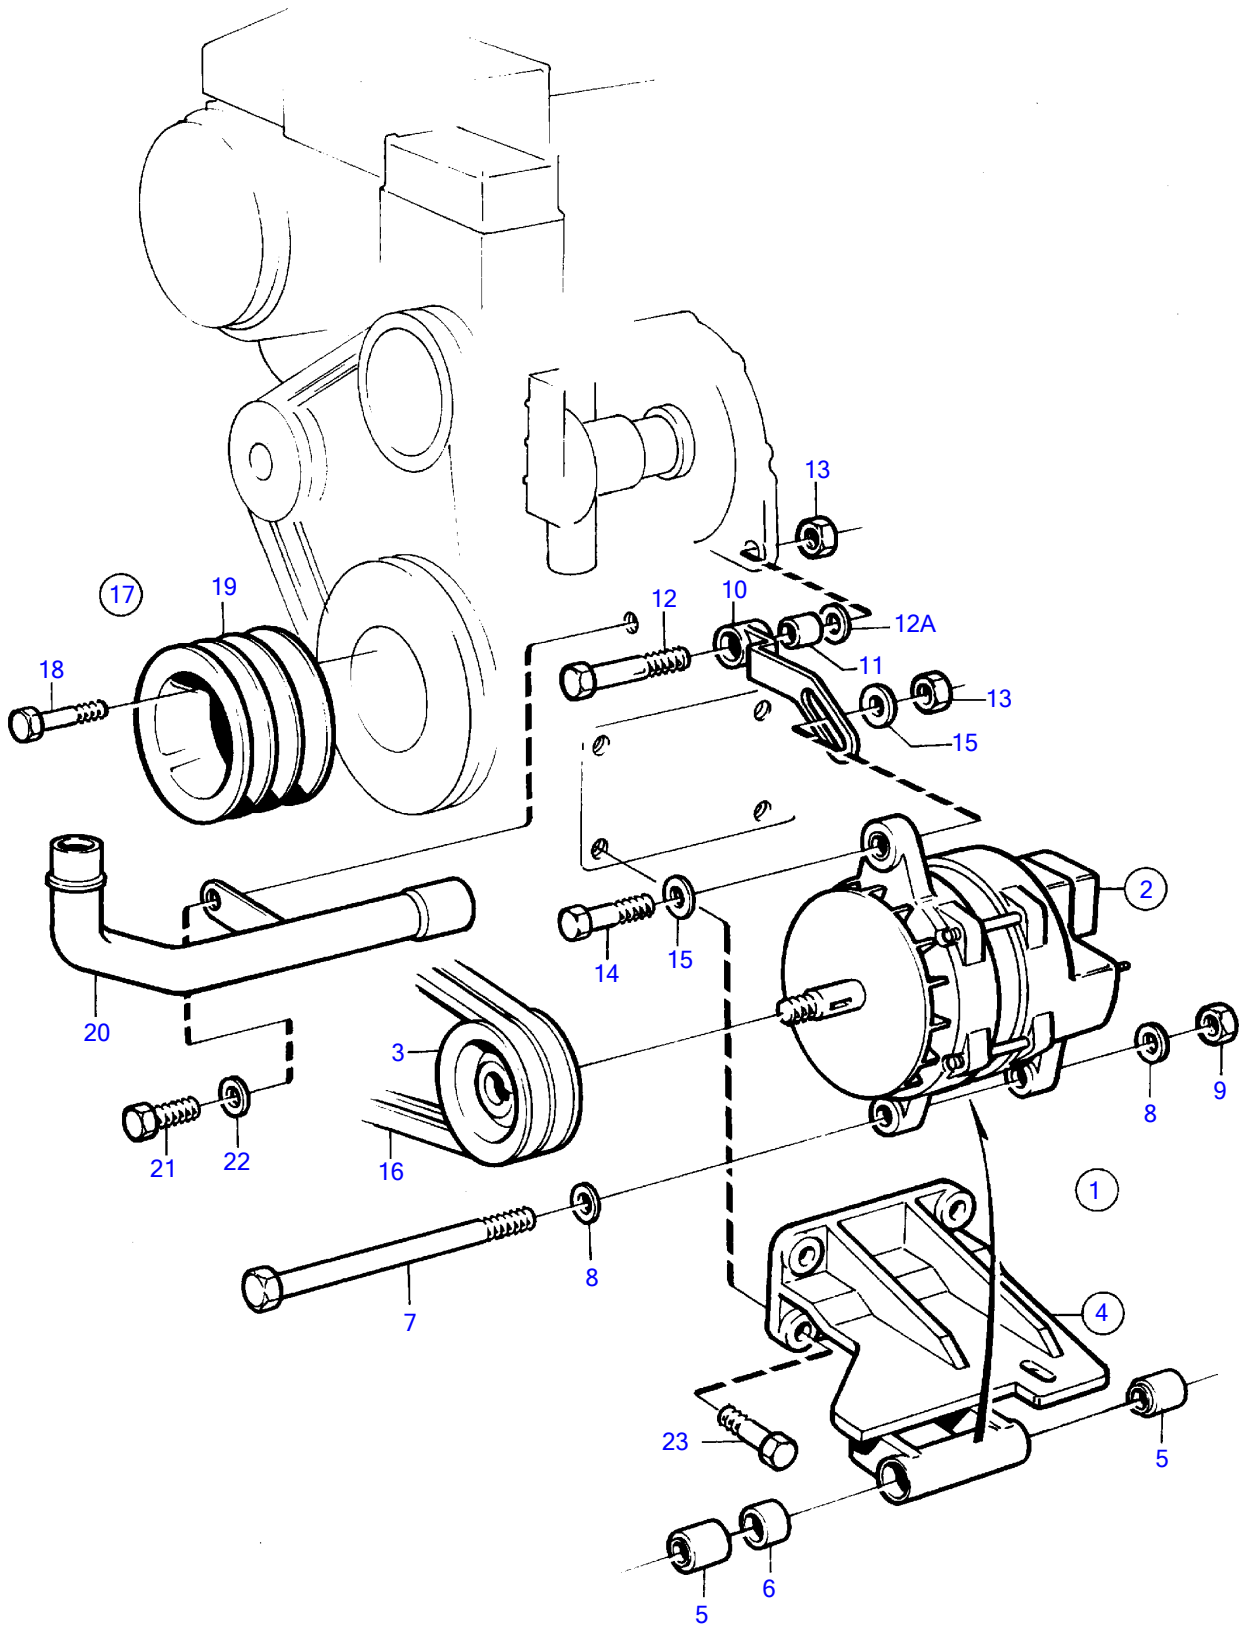

TMD41A, TMD41B, D41A, D41B, TAMD41A, TAMD41B, AQAD41A, AD41A, AD41B

TMD41A, TMD41B, D41A, D41B, TAMD41A, TAMD41B, AQAD41A, AD41A, AD41B

REF	PART NO.	QTY	DESCRIPTION	SEE SEC.	NOTES
1	859576	1	Alternator		Not for TAMD41B,AD41B, 12V, 130A
2	849747	1	• Alternator		For 12 voltage electric system., 14V 130A
	3803577	1	• Alternator, exch		For 12 voltage electric system., 14V 130A
			• •	19627	
			• •	19628	
3	858191	1	• Pulley		
4	(859575)	1	• Bracket		Obsolete part
5	859574	2	• • Bushing		
6	859072	1	• • Sleeve		
7	970988	1	• Hexagon screw		
8	955897	2	• Washer		
9	971072	1	• Hexagon nut		
10	859075	1	• Tensioner		
11	859071	1	• • Bushing		
12	947790	1	• Flange screw		
12A	949818	1	• Washer		
13	971095	3	• Flange nut		
14	970949	2	• Hexagon screw		
15	960143	4	• Washer		
16	958539	1	• V-belt		
17	858257	1	• Belt pulley kit		
18	955301	6	• • Hexagon screw		
19	838596	1	• Pulley		
20	(858240)	1	• Coolant pipe		Obsolete part
21		1	screw		See group 2B
22		1	washer		See group 2B
23		4	screw		See group 2A