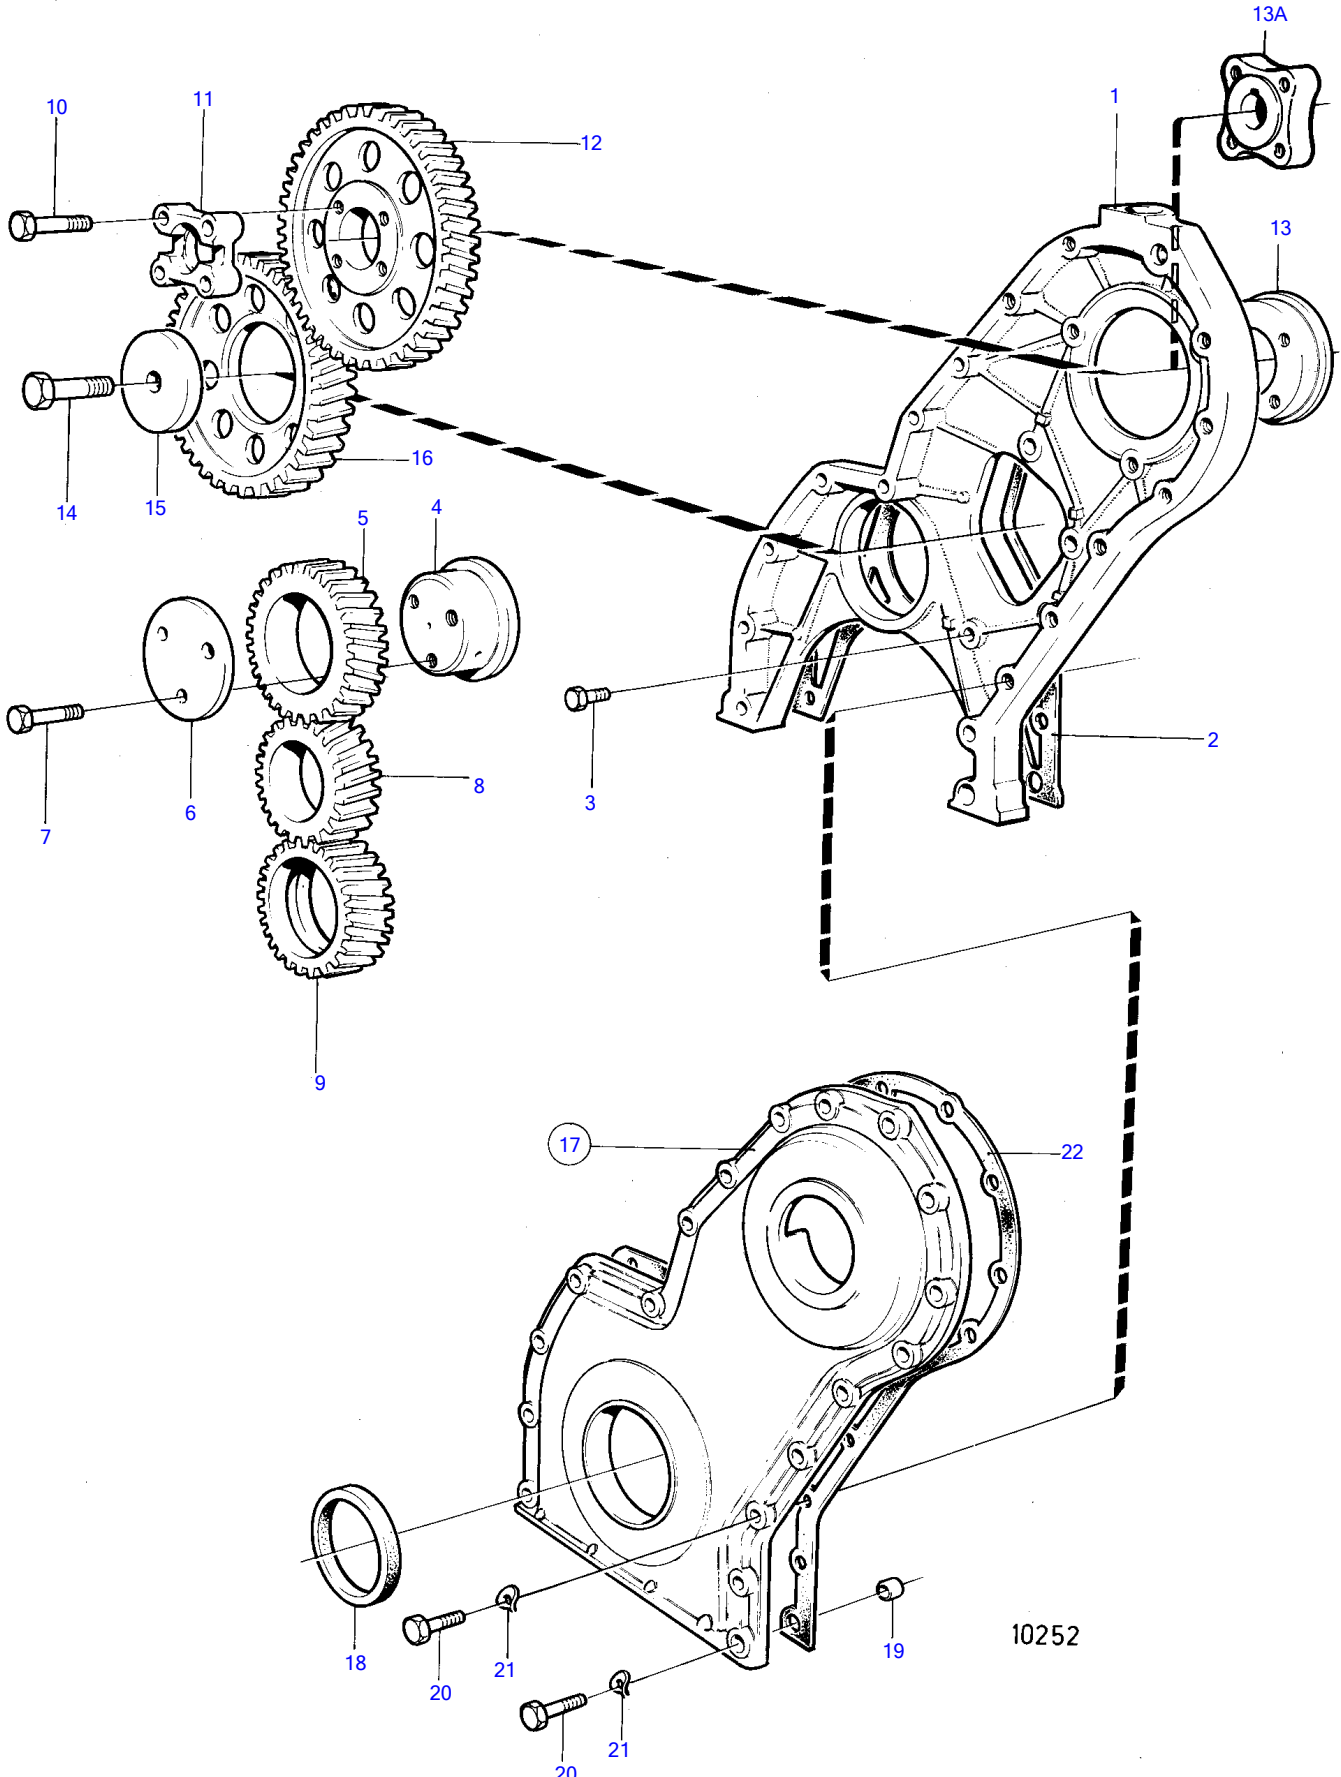

D41A, AQAD41A, AD41A

10252

D41A, AQAD41A, AD41A

REF	PART NO.	QTY	DESCRIPTION	SEE SEC.	NOTES
1	838655	1	Timing gear casing		
2	859039	1	Gasket		(1542219)
3	946173	3	Flange screw		L=20mm
	946671	1	Flange screw		L=30mm
4	838997	1	Bearing spindle		
5	1542061	1	Gear		
6	1542065	1	Thrust washer		
7	965180	3	Flange screw		
8	1542305	1	Gear	19419	
9	1542215	1	Oil pump wheel		
10	955299	4	Hexagon screw		
11	829523	1	Companion flange		
12	838657	1	Gear		
13	838676	1	Hub		Repl by 859601
13A	859601	1	Hub		
14	965193	1	Flange screw	19424	
15	1542223	1	Washer	19424	
16	1542034	1	Gear	19424	
17	843086	1	Cover		Replaced by 842991
	842991	1	• Cover		
18	1542318	1	• Sealing ring		
19	415311	2	• Guide sleeve		
20	946470	7	Flange screw		L=35mm
	948217	1	Flange screw		L=45mm
	965179	1	Flange screw		L=50mm
	965180	1	Flange screw		L=60mm
	965181	5	Flange screw		L=70mm
	965182	2	Flange screw		L=80mm
	100222	1	Hexagon screw		L=85mm
21	941907	13	Spring washer		
22	859038	1	Gasket		