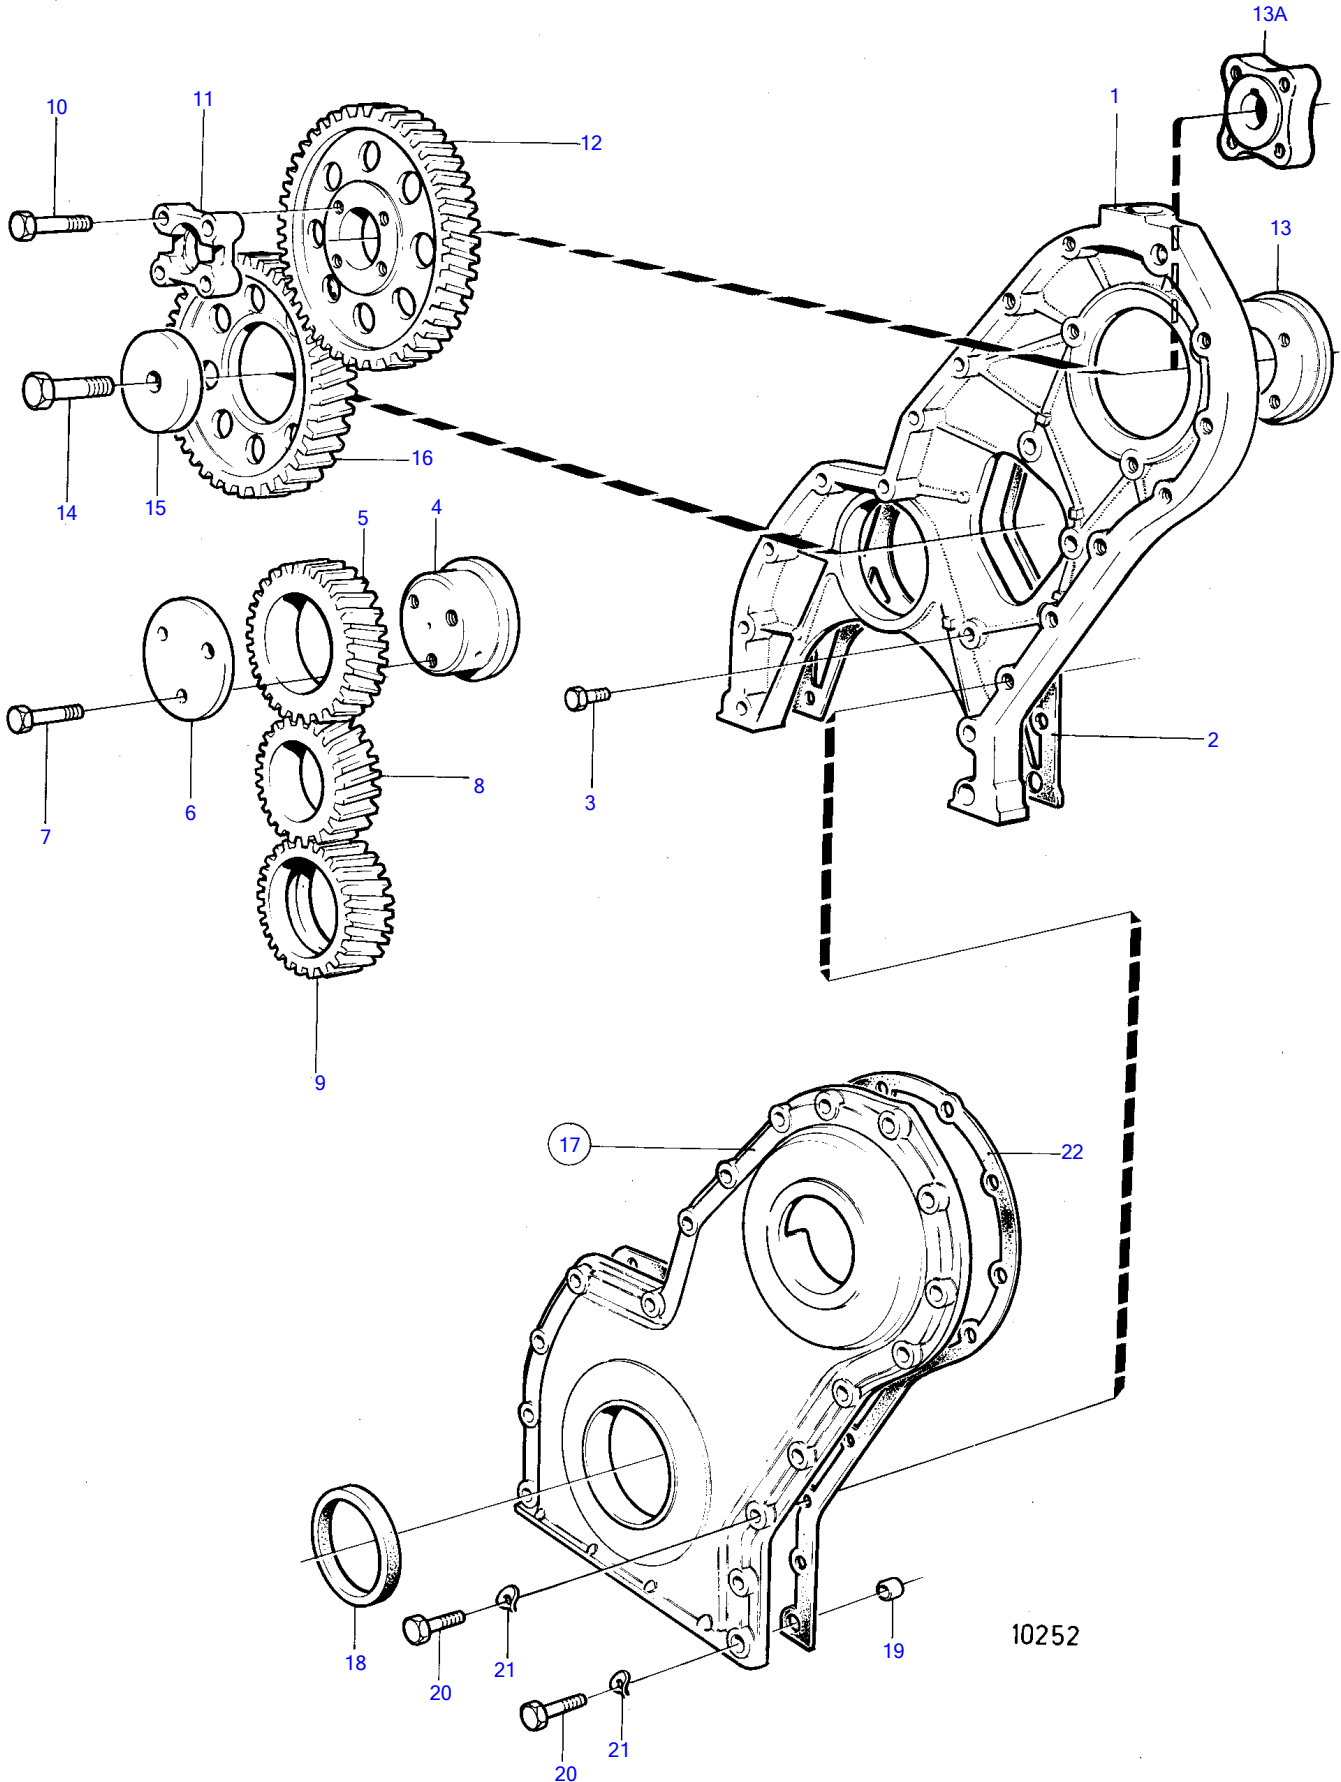

D41A, AQAD41A, AD41A

D41A, AQAD41A, AD41A

REF	PART NO.	QTY	DESCRIPTION	SEE SEC.	NOTES
1	838655	1	Timing gear casing		
2	859039	1	Gasket		(1542219)
3	946173	3	Flange screw		L=20mm
	946671	1	Flange screw		L=30mm
4	838997	1	Bearing spindle		
5	1542061	1	Gear		
6	1542065	1	Thrust washer		
7	965180	3	Flange screw		
8	1542305	1	Gear	19419	
9	1542215	1	Oil pump wheel		
10	955299	4	Hexagon screw		
11	829523	1	Companion flange		
12	838657	1	Gear		
13	838676	1	Hub		Repl by 859601
13A	859601	1	Hub		
14	965193	1	Flange screw	19424	
15	1542223	1	Washer	19424	
16	1542034	1	Gear	19424	
17	843086	1	Cover		Replaced by 842991
	842991	1	• Cover		
18	1542318	1	• Sealing ring		
19	415311	2	• Guide sleeve		
20	946470	7	Flange screw		L=35mm
	948217	1	Flange screw		L=45mm
	965179	1	Flange screw		L=50mm
	965180	1	Flange screw		L=60mm
	965181	5	Flange screw		L=70mm
	965182	2	Flange screw		L=80mm
	100222	1	Hexagon screw		L=85mm
21	941907	13	Spring washer		
22	859038	1	Gasket		