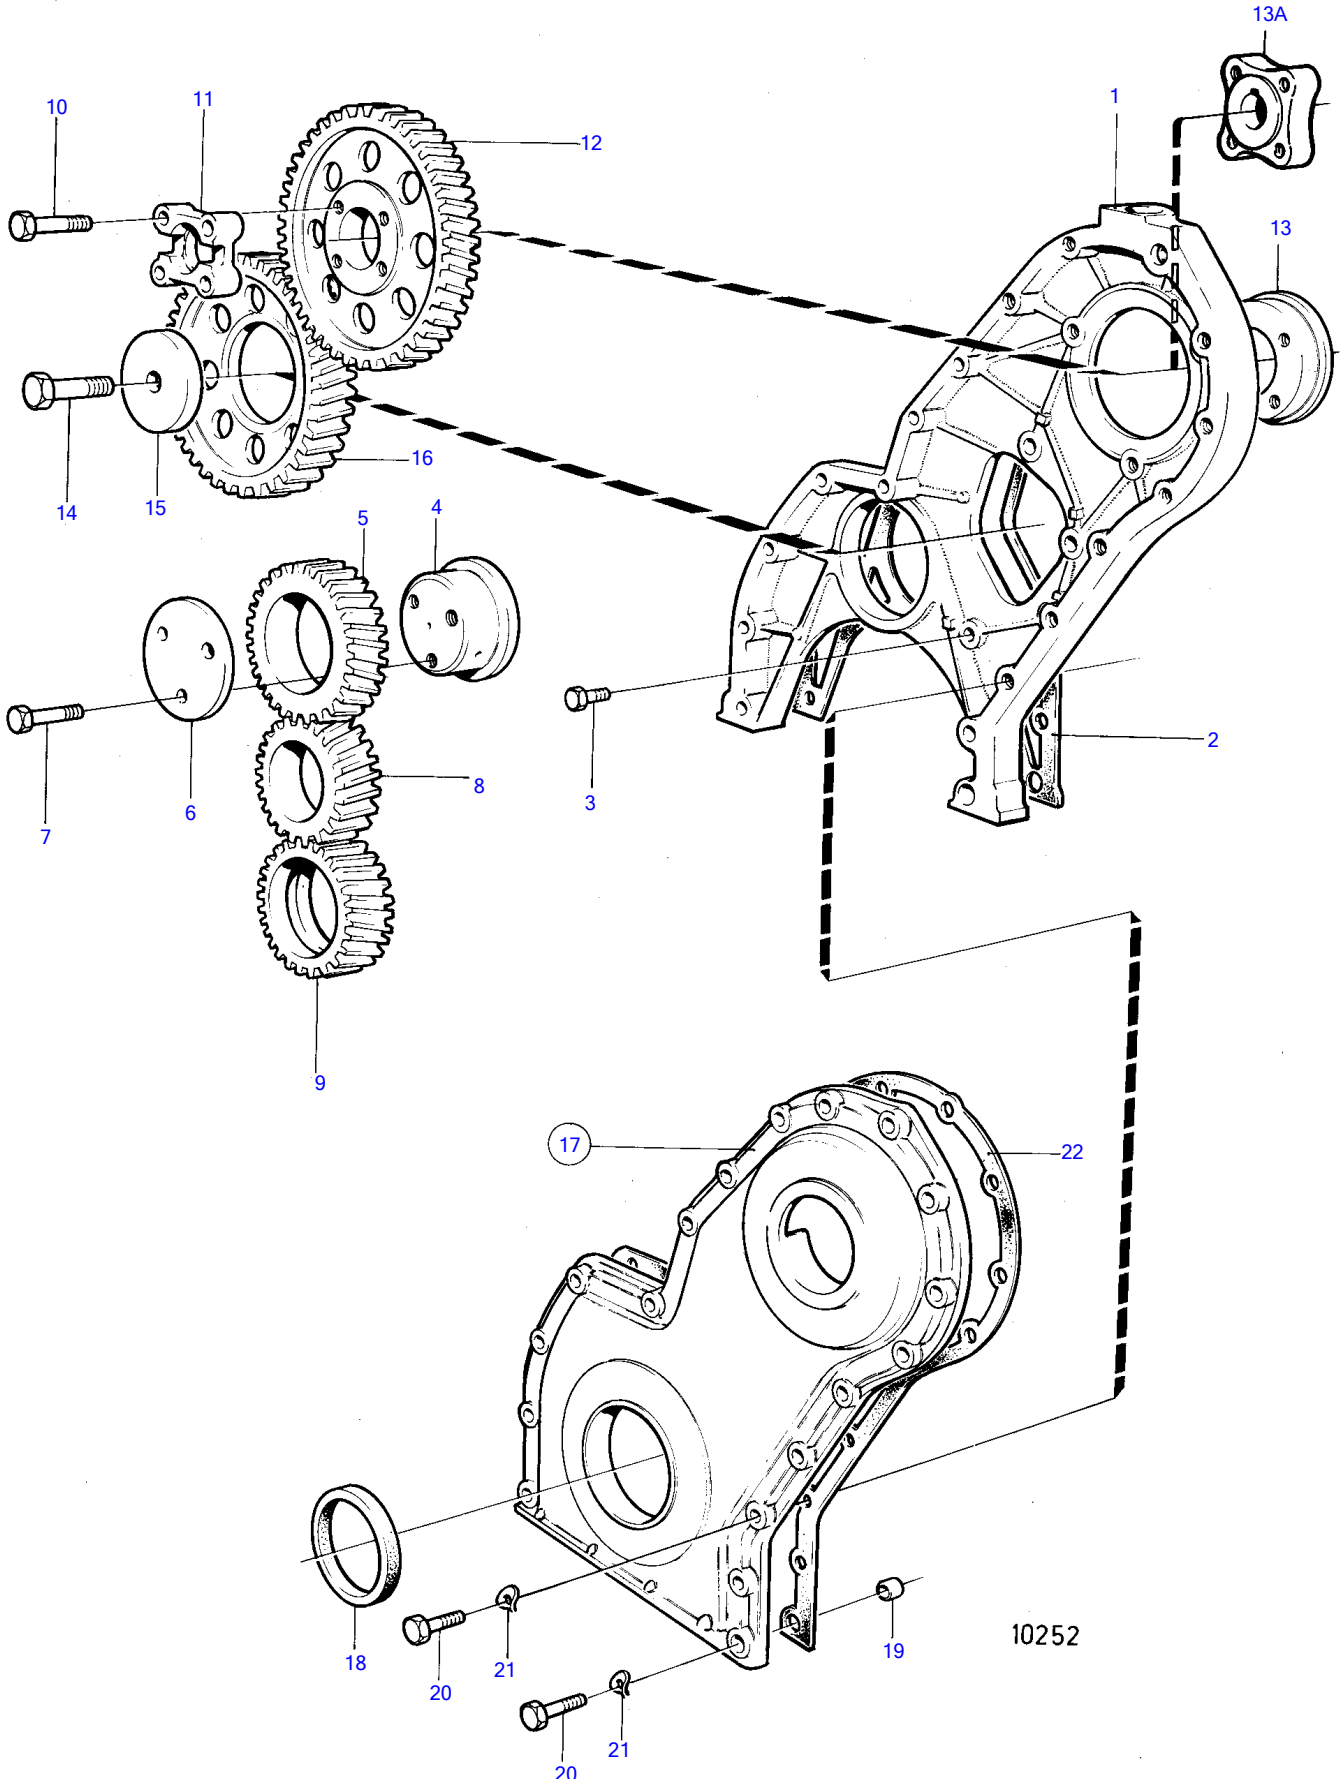

D41A, AQAD41A, AD41A

10252

D41A, AQAD41A, AD41A

REF	PART NO.	QTY	DESCRIPTION	SEE SEC.	NOTES
1	838655	1	Timing gear casing		
2	859039	1	Gasket		(1542219)
3	946173	3	Flange screw		L=20mm
	946671	1	Flange screw		L=30mm
4	838997	1	Bearing spindle		
5	1542061	1	Gear		
6	1542065	1	Thrust washer		
7	965180	3	Flange screw		
8	1542305	1	Gear	19419	
9	1542215	1	Oil pump wheel		
10	955299	4	Hexagon screw		
11	829523	1	Companion flange		
12	838657	1	Gear		
13	838676	1	Hub		Repl by 859601
13A	859601	1	Hub		
14	965193	1	Flange screw	19424	
15	1542223	1	Washer	19424	
16	1542034	1	Gear	19424	
17	843086	1	Cover		Replaced by 842991
	842991	1	• Cover		
18	1542318	1	• Sealing ring		
19	415311	2	• Guide sleeve		
20	946470	7	Flange screw		L=35mm
	948217	1	Flange screw		L=45mm
	965179	1	Flange screw		L=50mm
	965180	1	Flange screw		L=60mm
	965181	5	Flange screw		L=70mm
	965182	2	Flange screw		L=80mm
	100222	1	Hexagon screw		L=85mm
21	941907	13	Spring washer		
22	859038	1	Gasket		

7745630-21-19429

10252

Upd:2011-09-27