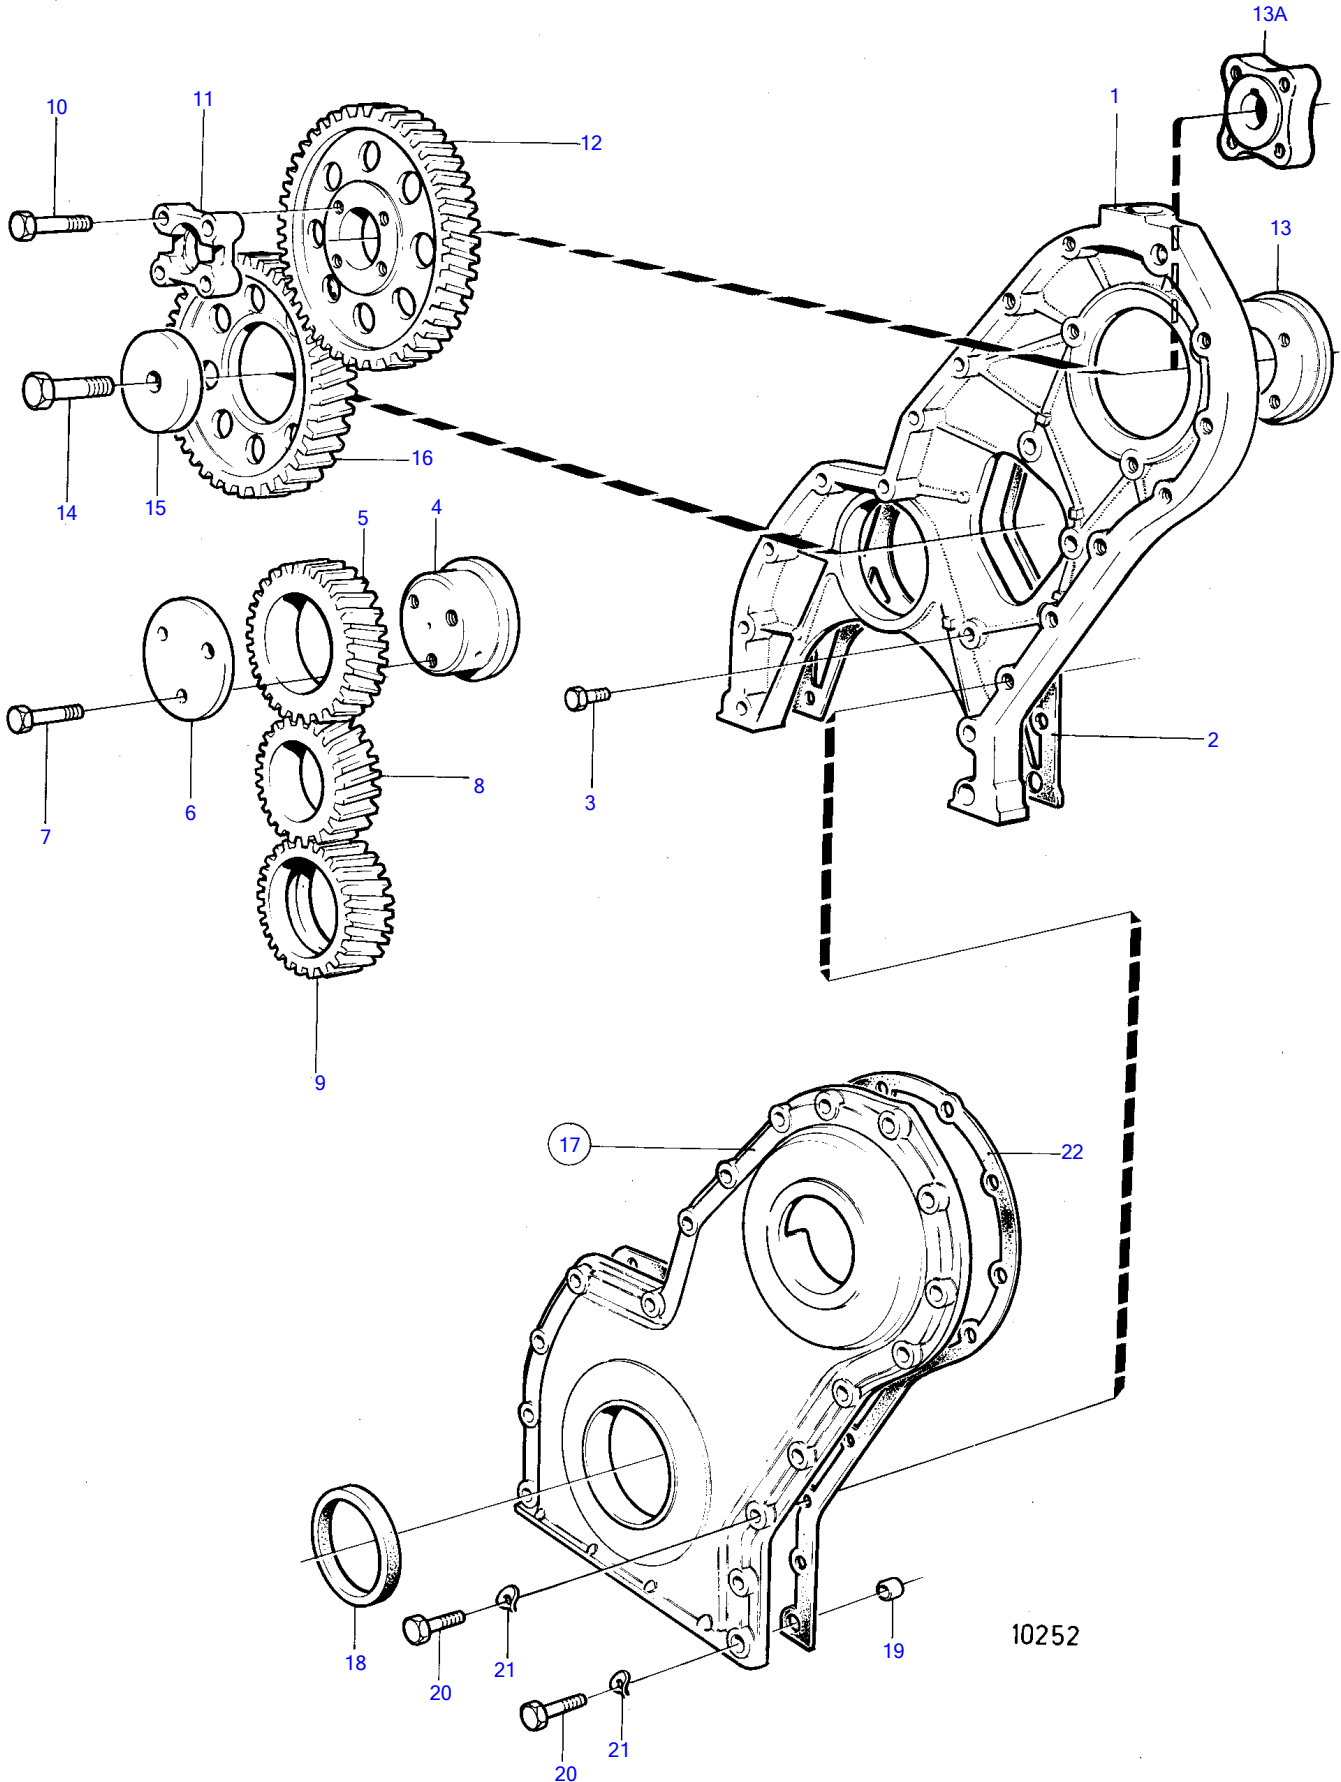

D41A, AQAD41A, AD41A

D41A, AQAD41A, AD41A

REF	PART NO.	QTY	DESCRIPTION	SEE SEC.	NOTES
1	838655	1	Timing gear casing		
2	859039	1	Gasket		(1542219)
3	946173	3	Flange screw		L=20mm
	946671	1	Flange screw		L=30mm
4	838997	1	Bearing spindle		
5	1542061	1	Gear		
6	1542065	1	Thrust washer		
7	965180	3	Flange screw		
8	1542305	1	Gear	19419	
9	1542215	1	Oil pump wheel		
10	955299	4	Hexagon screw		
11	829523	1	Companion flange		
12	838657	1	Gear		
13	838676	1	Hub		Repl by 859601
13A	859601	1	Hub		
14	965193	1	Flange screw	19424	
15	1542223	1	Washer	19424	
16	1542034	1	Gear	19424	
17	843086	1	Cover		Replaced by 842991
	842991	1	• Cover		
18	1542318	1	• Sealing ring		
19	415311	2	• Guide sleeve		
20	946470	7	Flange screw		L=35mm
	948217	1	Flange screw		L=45mm
	965179	1	Flange screw		L=50mm
	965180	1	Flange screw		L=60mm
	965181	5	Flange screw		L=70mm
	965182	2	Flange screw		L=80mm
	100222	1	Hexagon screw		L=85mm
21	941907	13	Spring washer		
22	859038	1	Gasket		

7745630-21-19429

10252

Upd:2011-09-27