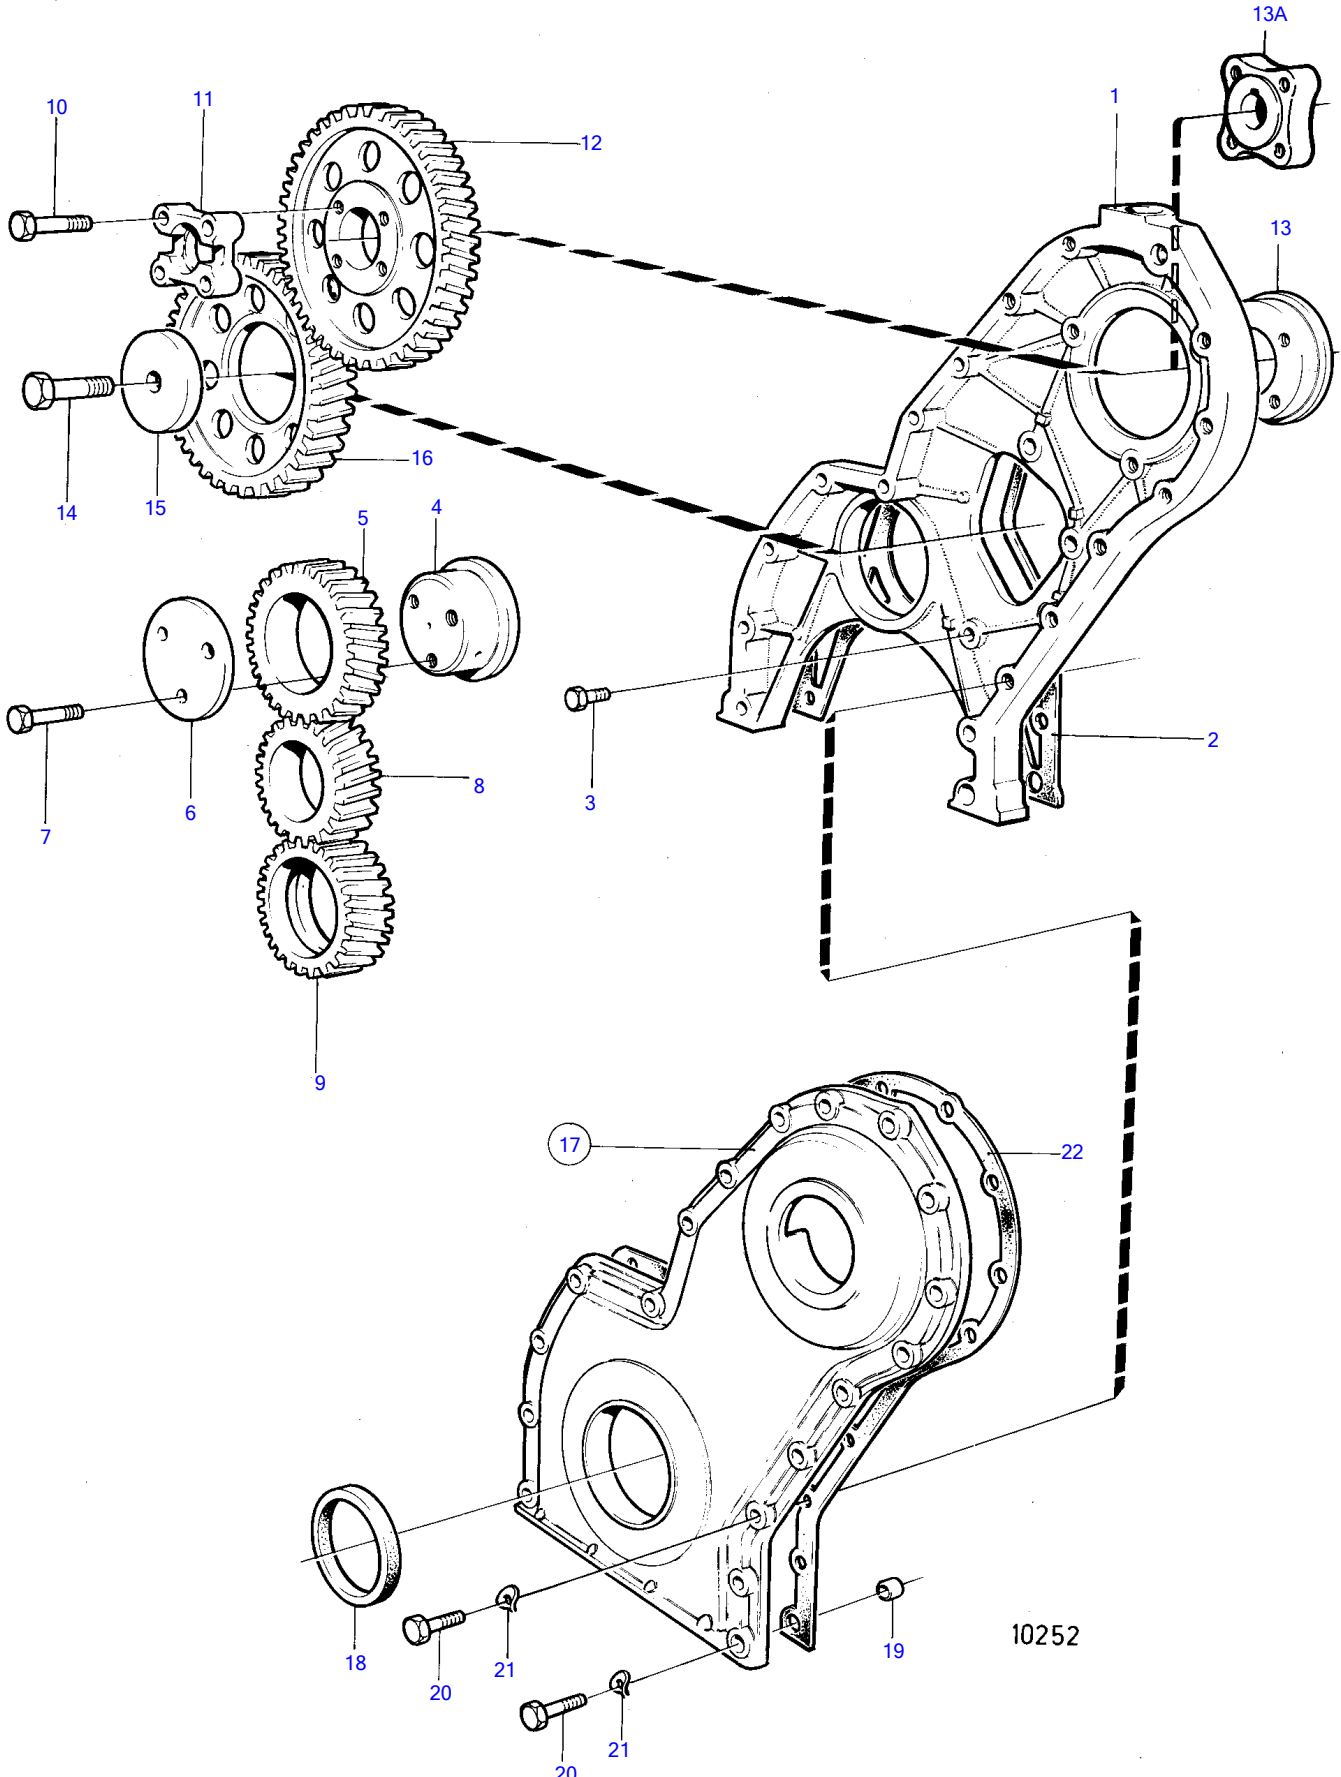

D41A, AQAD41A, AD41A

D41A, AQAD41A, AD41A

REF	PART NO.	QTY	DESCRIPTION	SEE SEC.	NOTES
1	838655	1	Timing gear casing		
2	859039	1	Gasket		(1542219)
3	946173	3	Flange screw		L=20mm
	946671	1	Flange screw		L=30mm
4	838997	1	Bearing spindle		
5	1542061	1	Gear		
6	1542065	1	Thrust washer		
7	965180	3	Flange screw		
8	1542305	1	Gear	19419	
9	1542215	1	Oil pump wheel		
10	955299	4	Hexagon screw		
11	829523	1	Companion flange		
12	838657	1	Gear		
13	838676	1	Hub		Repl by 859601
13A	859601	1	Hub		
14	965193	1	Flange screw	19424	
15	1542223	1	Washer	19424	
16	1542034	1	Gear	19424	
17	843086	1	Cover		Replaced by 842991
	842991	1	• Cover		
18	1542318	1	• Sealing ring		
19	415311	2	• Guide sleeve		
20	946470	7	Flange screw		L=35mm
	948217	1	Flange screw		L=45mm
	965179	1	Flange screw		L=50mm
	965180	1	Flange screw		L=60mm
	965181	5	Flange screw		L=70mm
	965182	2	Flange screw		L=80mm
	100222	1	Hexagon screw		L=85mm
21	941907	13	Spring washer		
22	859038	1	Gasket		