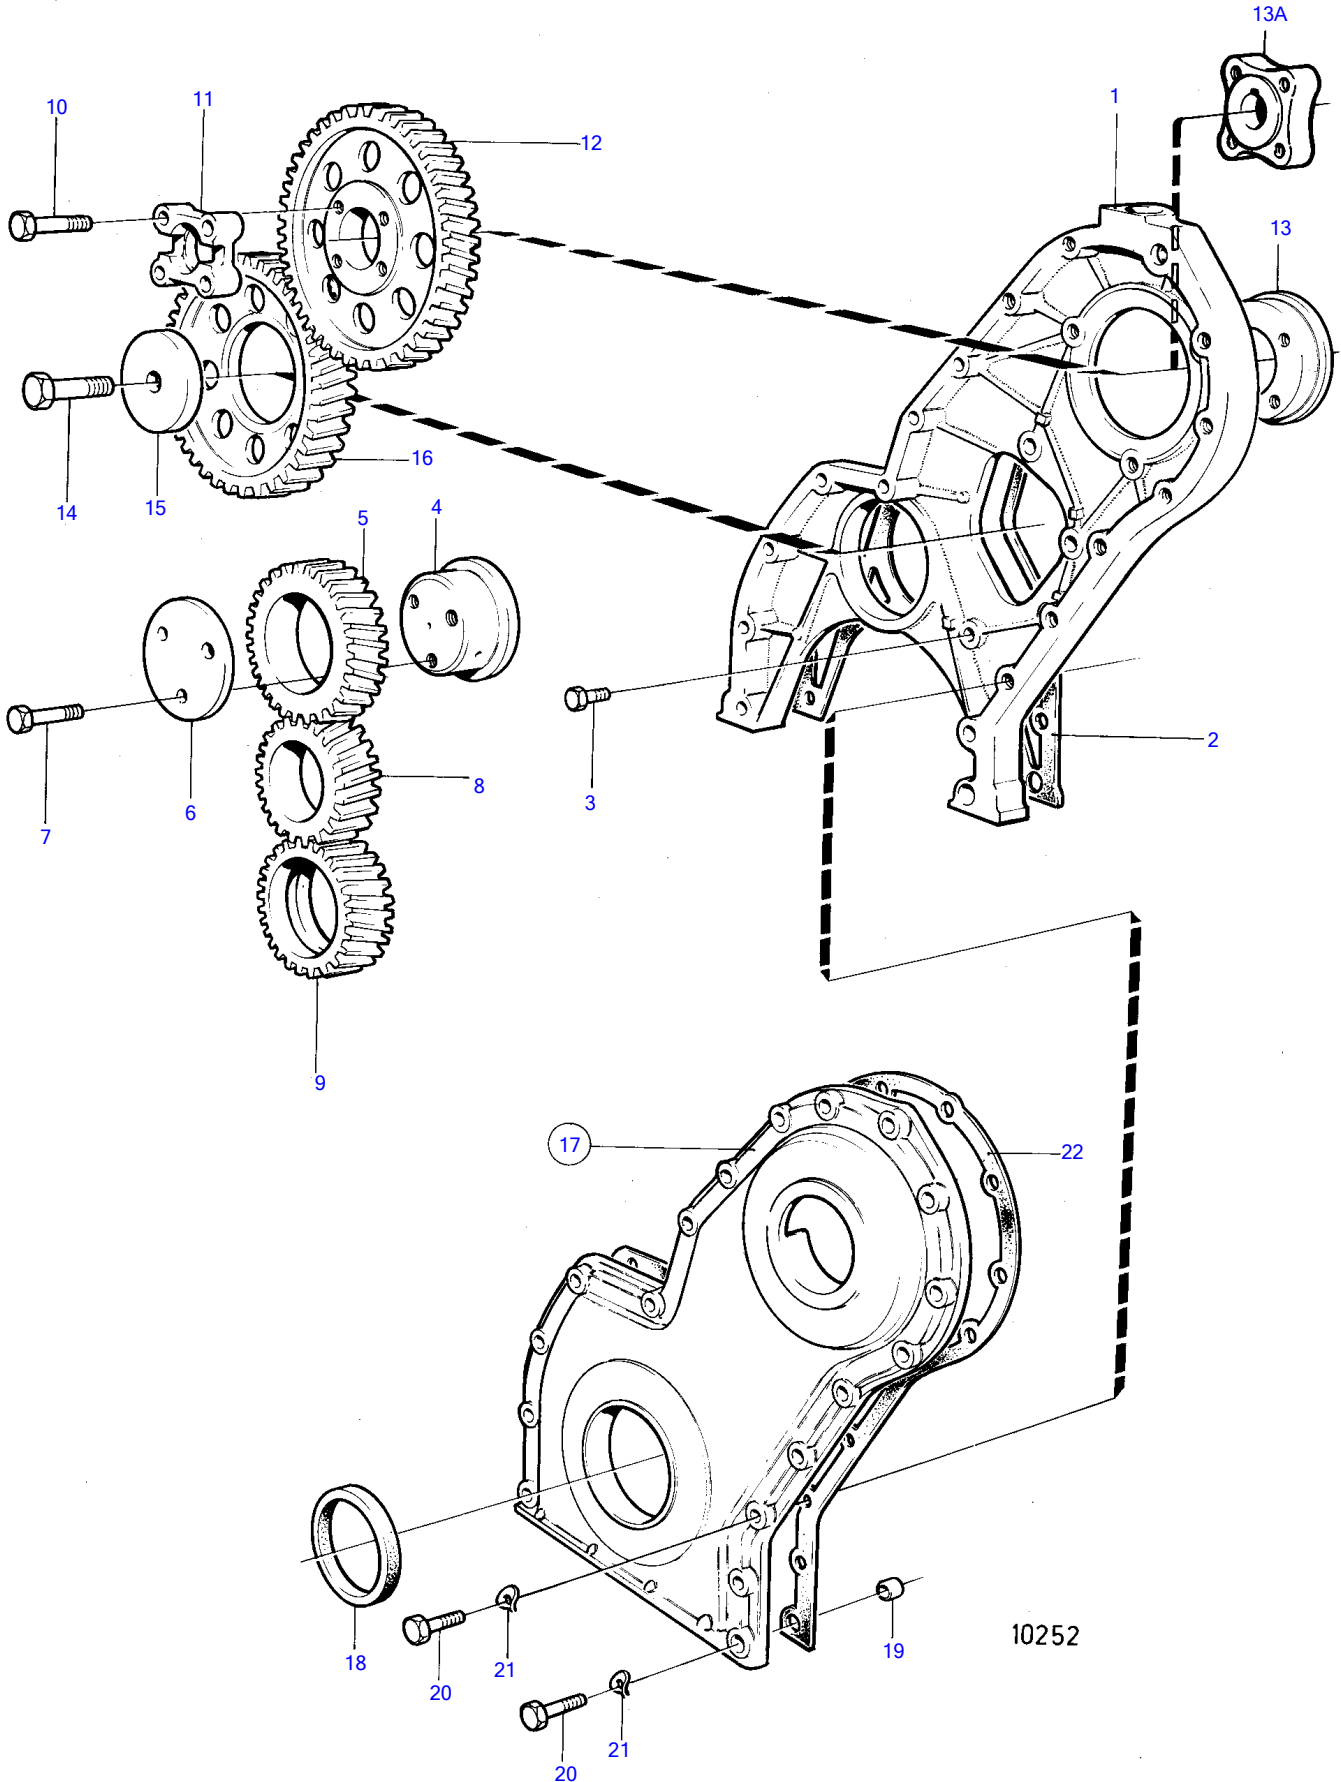

D41A, AQAD41A, AD41A

10252

D41A, AQAD41A, AD41A

REF	PART NO.	QTY	DESCRIPTION	SEE SEC.	NOTES
1	838655	1	Timing gear casing		
2	859039	1	Gasket		(1542219)
3	946173	3	Flange screw		L=20mm
	946671	1	Flange screw		L=30mm
4	838997	1	Bearing spindle		
5	1542061	1	Gear		
6	1542065	1	Thrust washer		
7	965180	3	Flange screw		
8	1542305	1	Gear	19419	
9	1542215	1	Oil pump wheel		
10	955299	4	Hexagon screw		
11	829523	1	Companion flange		
12	838657	1	Gear		
13	838676	1	Hub		Repl by 859601
13A	859601	1	Hub		
14	965193	1	Flange screw	19424	
15	1542223	1	Washer	19424	
16	1542034	1	Gear	19424	
17	843086	1	Cover		Replaced by 842991
	842991	1	• Cover		
18	1542318	1	• Sealing ring		
19	415311	2	• Guide sleeve		
20	946470	7	Flange screw		L=35mm
	948217	1	Flange screw		L=45mm
	965179	1	Flange screw		L=50mm
	965180	1	Flange screw		L=60mm
	965181	5	Flange screw		L=70mm
	965182	2	Flange screw		L=80mm
	100222	1	Hexagon screw		L=85mm
21	941907	13	Spring washer		
22	859038	1	Gasket		