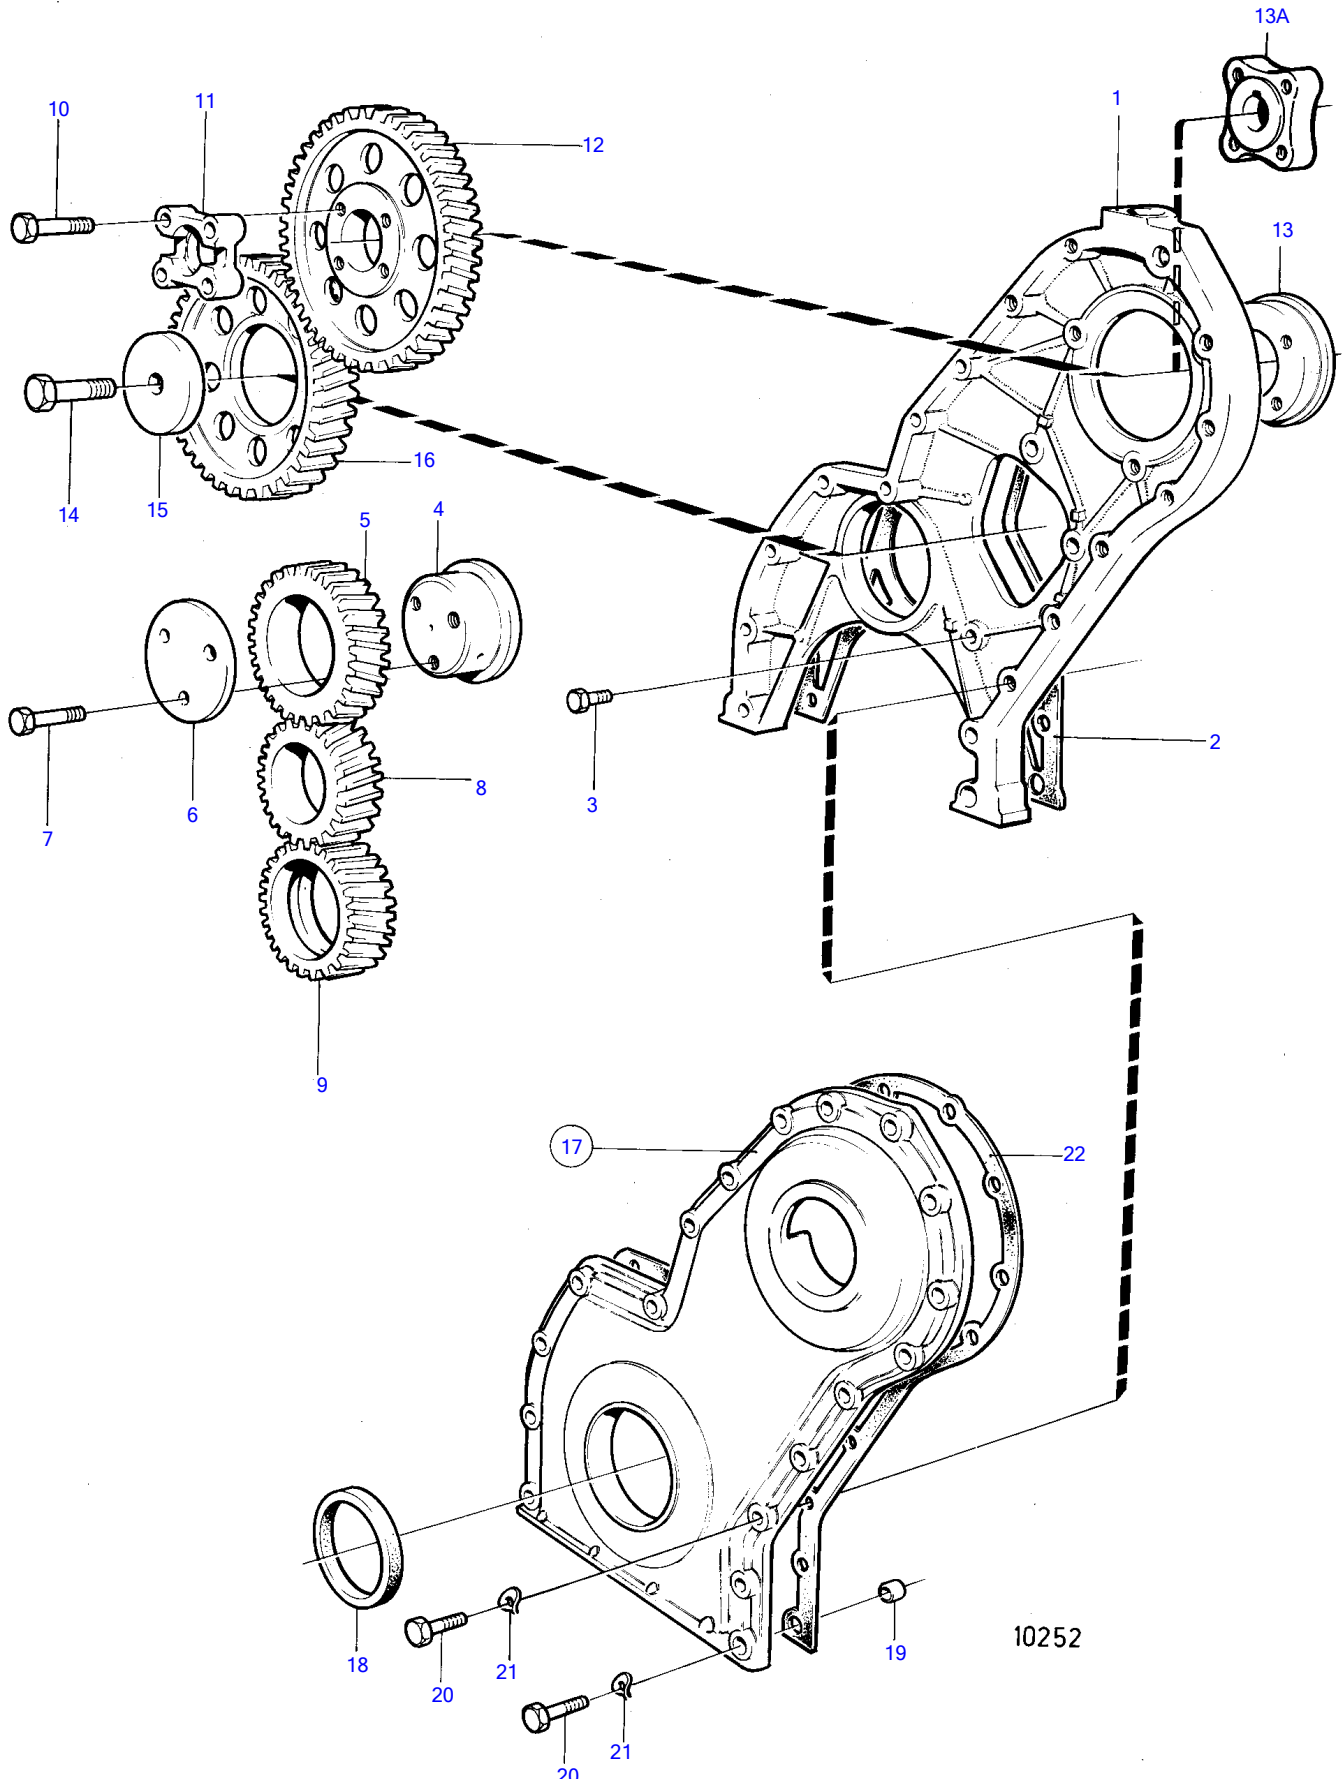

D41A, AQAD41A, AD41A

10252

D41A, AQAD41A, AD41A

REF	PART NO.	QTY	DESCRIPTION	SEE SEC.	NOTES
1	838655	1	Timing gear casing		
2	859039	1	Gasket		(1542219)
3	946173	3	Flange screw		L=20mm
	946671	1	Flange screw		L=30mm
4	838997	1	Bearing spindle		
5	1542061	1	Gear		
6	1542065	1	Thrust washer		
7	965180	3	Flange screw		
8	1542305	1	Gear	19419	
9	1542215	1	Oil pump wheel		
10	955299	4	Hexagon screw		
11	829523	1	Companion flange		
12	838657	1	Gear		
13	838676	1	Hub		Repl by 859601
13A	859601	1	Hub		
14	965193	1	Flange screw	19424	
15	1542223	1	Washer	19424	
16	1542034	1	Gear	19424	
17	843086	1	Cover		Replaced by 842991
	842991	1	• Cover		
18	1542318	1	• Sealing ring		
19	415311	2	• Guide sleeve		
20	946470	7	Flange screw		L=35mm
	948217	1	Flange screw		L=45mm
	965179	1	Flange screw		L=50mm
	965180	1	Flange screw		L=60mm
	965181	5	Flange screw		L=70mm
	965182	2	Flange screw		L=80mm
	100222	1	Hexagon screw		L=85mm
21	941907	13	Spring washer		
22	859038	1	Gasket		

7745630-21-19429

10252

Upd:2011-09-27