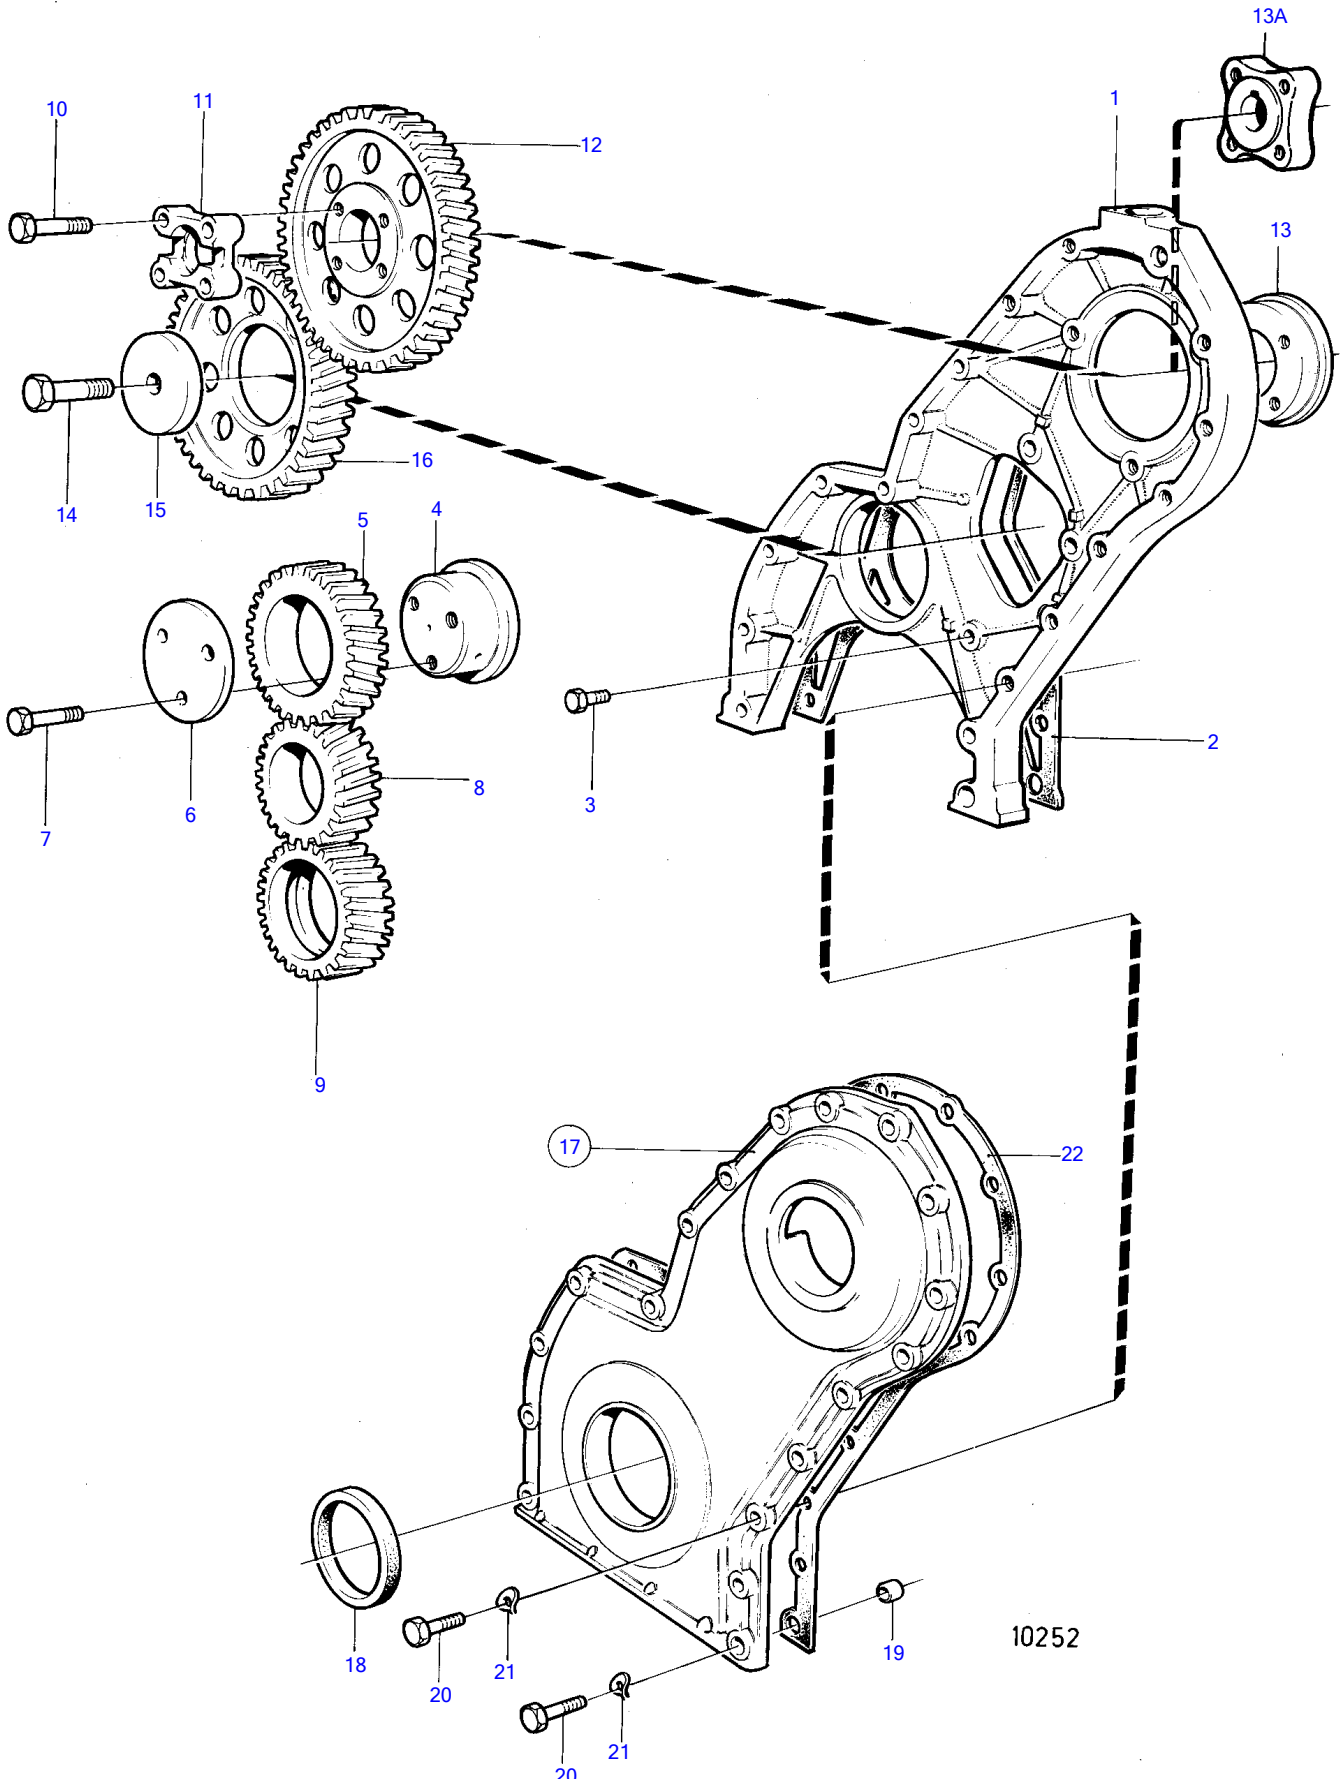

D41A, AQAD41A, AD41A

10252

D41A, AQAD41A, AD41A

REF	PART NO.	QTY	DESCRIPTION	SEE SEC.	NOTES
1	838655	1	Timing gear casing		
2	859039	1	Gasket		(1542219)
3	946173	3	Flange screw		L=20mm
	946671	1	Flange screw		L=30mm
4	838997	1	Bearing spindle		
5	1542061	1	Gear		
6	1542065	1	Thrust washer		
7	965180	3	Flange screw		
8	1542305	1	Gear	19419	
9	1542215	1	Oil pump wheel		
10	955299	4	Hexagon screw		
11	829523	1	Companion flange		
12	838657	1	Gear		
13	838676	1	Hub		Repl by 859601
13A	859601	1	Hub		
14	965193	1	Flange screw	19424	
15	1542223	1	Washer	19424	
16	1542034	1	Gear	19424	
17	843086	1	Cover		Replaced by 842991
	842991	1	• Cover		
18	1542318	1	• Sealing ring		
19	415311	2	• Guide sleeve		
20	946470	7	Flange screw		L=35mm
	948217	1	Flange screw		L=45mm
	965179	1	Flange screw		L=50mm
	965180	1	Flange screw		L=60mm
	965181	5	Flange screw		L=70mm
	965182	2	Flange screw		L=80mm
	100222	1	Hexagon screw		L=85mm
21	941907	13	Spring washer		
22	859038	1	Gasket		

7745630-21-19429

10252

Upd:2011-09-27