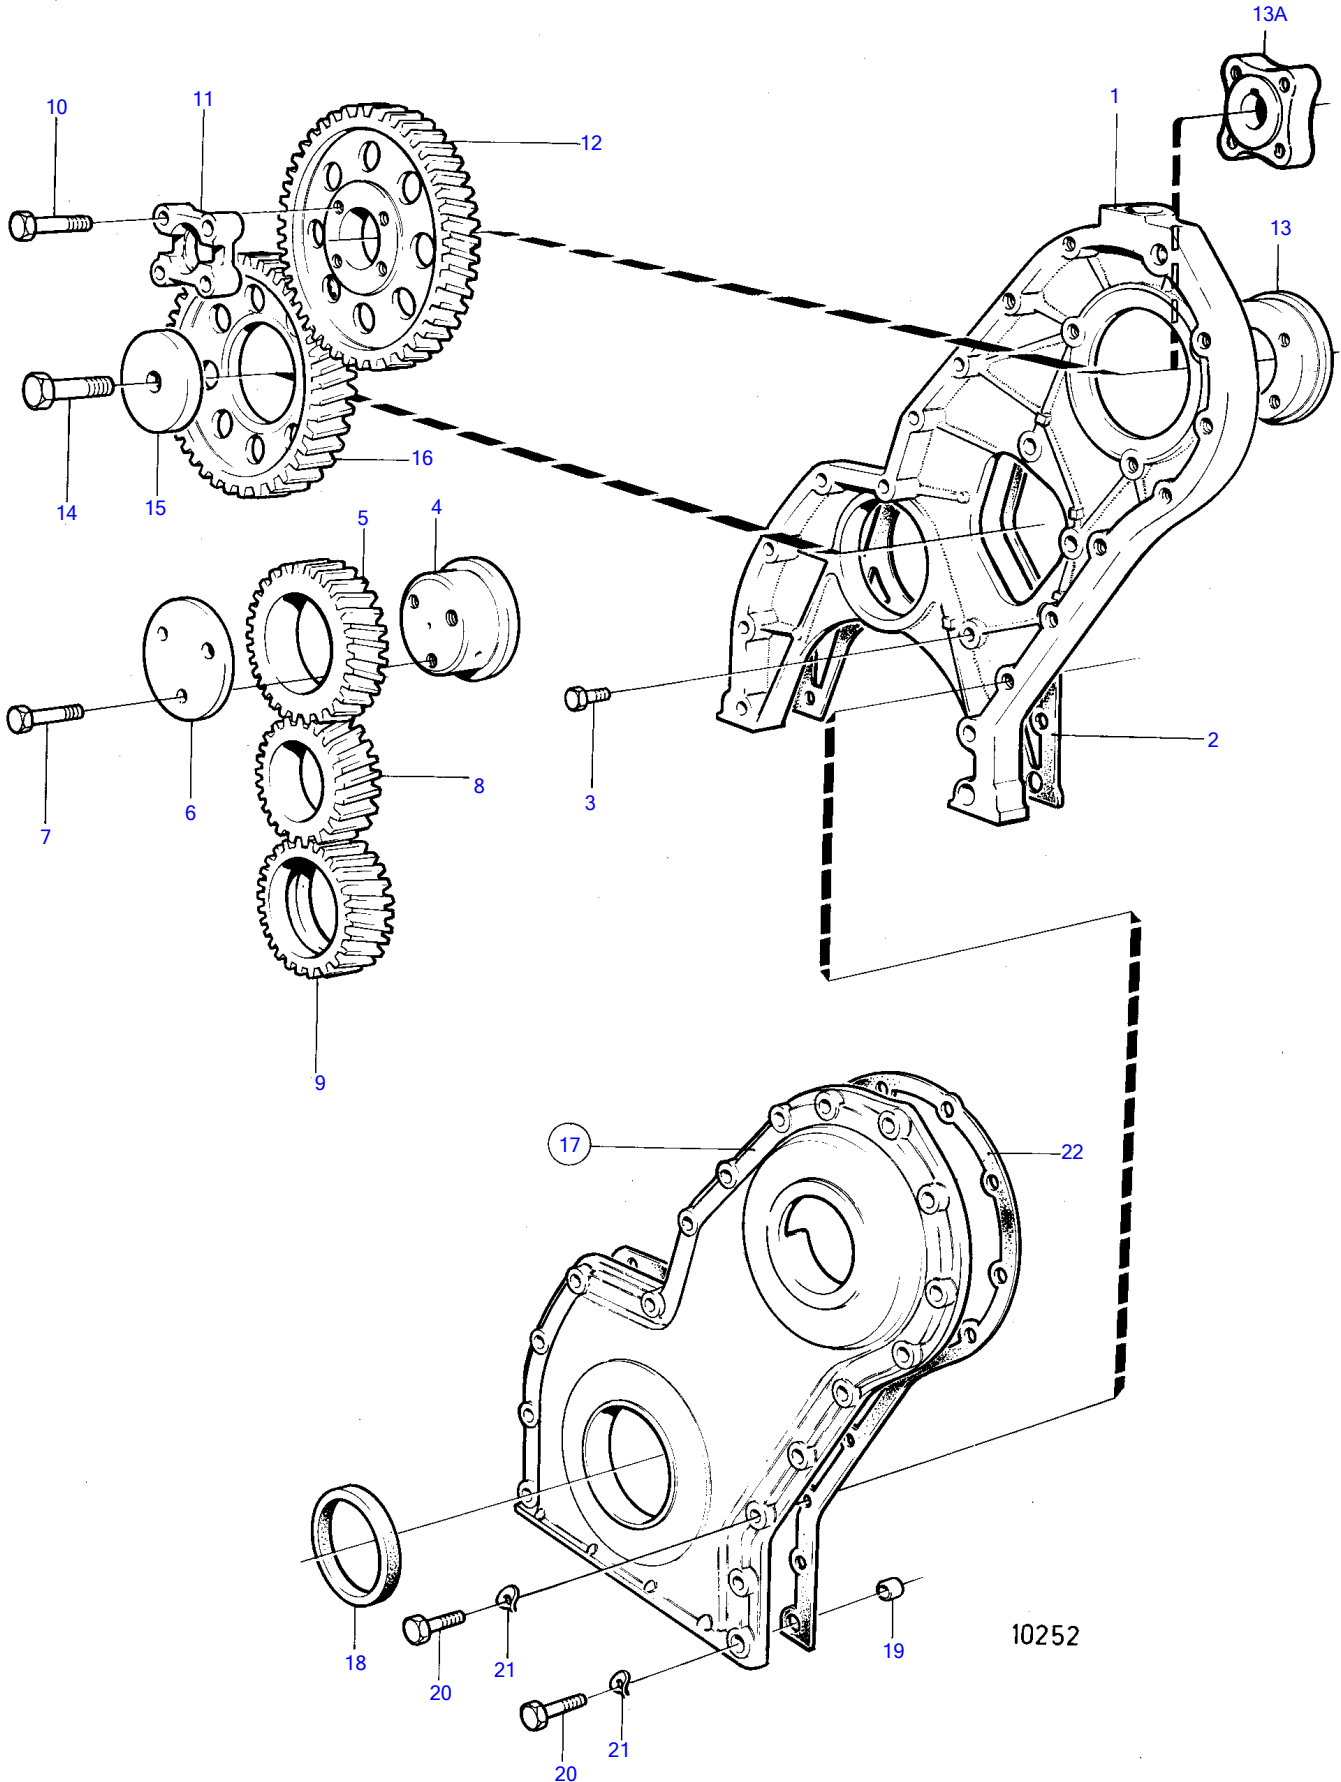

D41A, AQAD41A, AD41A

10252

D41A, AQAD41A, AD41A

REF	PART NO.	QTY	DESCRIPTION	SEE SEC.	NOTES
1	838655	1	Timing gear casing		
2	859039	1	Gasket		(1542219)
3	946173	3	Flange screw		L=20mm
	946671	1	Flange screw		L=30mm
4	838997	1	Bearing spindle		
5	1542061	1	Gear		
6	1542065	1	Thrust washer		
7	965180	3	Flange screw		
8	1542305	1	Gear	19419	
9	1542215	1	Oil pump wheel		
10	955299	4	Hexagon screw		
11	829523	1	Companion flange		
12	838657	1	Gear		
13	838676	1	Hub		Repl by 859601
13A	859601	1	Hub		
14	965193	1	Flange screw	19424	
15	1542223	1	Washer	19424	
16	1542034	1	Gear	19424	
17	843086	1	Cover		Replaced by 842991
	842991	1	• Cover		
18	1542318	1	• Sealing ring		
19	415311	2	• Guide sleeve		
20	946470	7	Flange screw		L=35mm
	948217	1	Flange screw		L=45mm
	965179	1	Flange screw		L=50mm
	965180	1	Flange screw		L=60mm
	965181	5	Flange screw		L=70mm
	965182	2	Flange screw		L=80mm
	100222	1	Hexagon screw		L=85mm
21	941907	13	Spring washer		
22	859038	1	Gasket		

7745630-21-19429

10252

Upd:2011-09-27