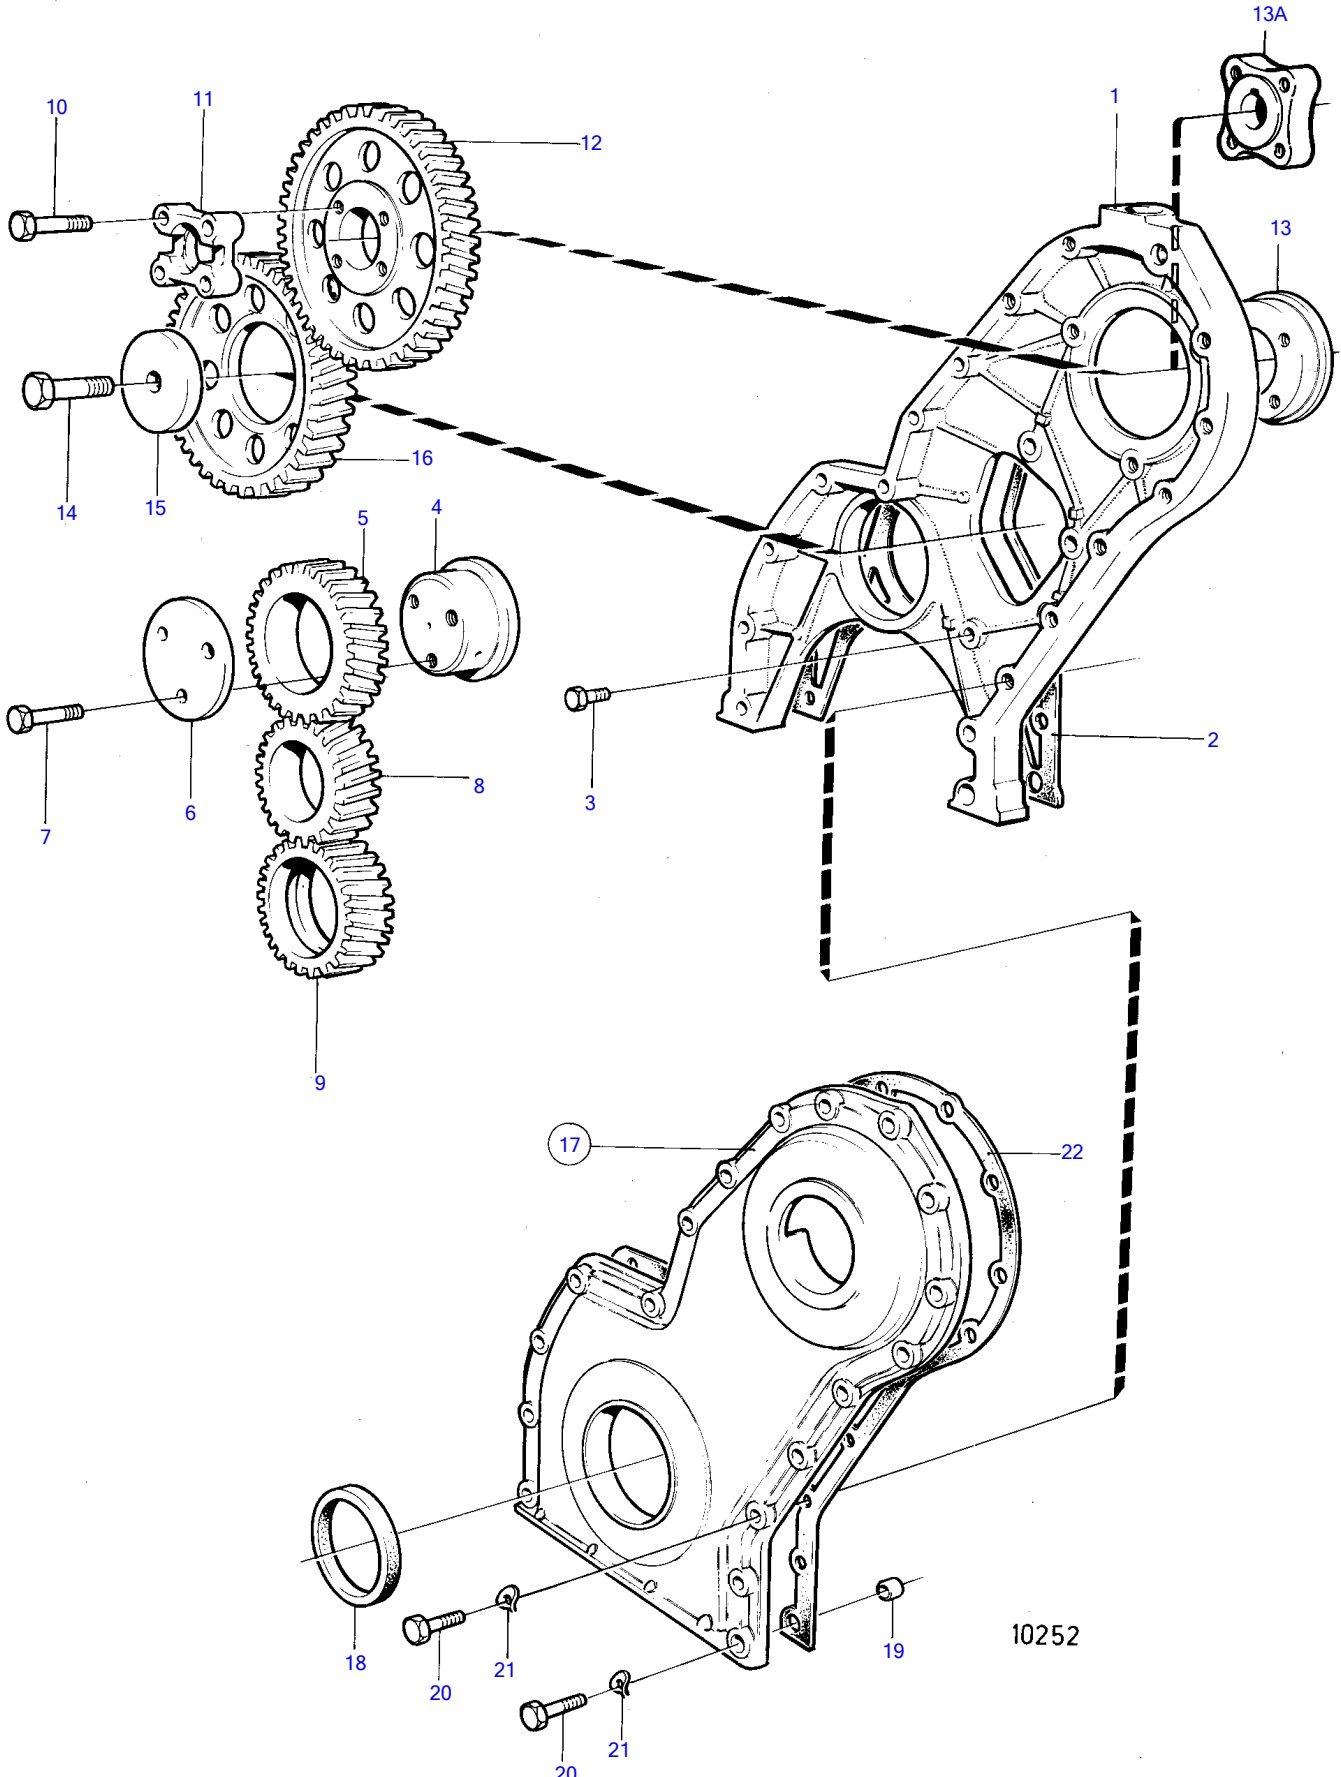

D41A, AQAD41A, AD41A

D41A, AQAD41A, AD41A

REF	PART NO.	QTY	DESCRIPTION	SEE SEC.	NOTES
1	838655	1	Timing gear casing		
2	859039	1	Gasket		(1542219)
3	946173	3	Flange screw		L=20mm
	946671	1	Flange screw		L=30mm
4	838997	1	Bearing spindle		
5	1542061	1	Gear		
6	1542065	1	Thrust washer		
7	965180	3	Flange screw		
8	1542305	1	Gear	19419	
9	1542215	1	Oil pump wheel		
10	955299	4	Hexagon screw		
11	829523	1	Companion flange		
12	838657	1	Gear		
13	838676	1	Hub		Repl by 859601
13A	859601	1	Hub		
14	965193	1	Flange screw	19424	
15	1542223	1	Washer	19424	
16	1542034	1	Gear	19424	
17	843086	1	Cover		Replaced by 842991
	842991	1	• Cover		
18	1542318	1	• Sealing ring		
19	415311	2	• Guide sleeve		
20	946470	7	Flange screw		L=35mm
	948217	1	Flange screw		L=45mm
	965179	1	Flange screw		L=50mm
	965180	1	Flange screw		L=60mm
	965181	5	Flange screw		L=70mm
	965182	2	Flange screw		L=80mm
	100222	1	Hexagon screw		L=85mm
21	941907	13	Spring washer		
22	859038	1	Gasket		

7745630-21-19429

10252

Upd:2011-09-27