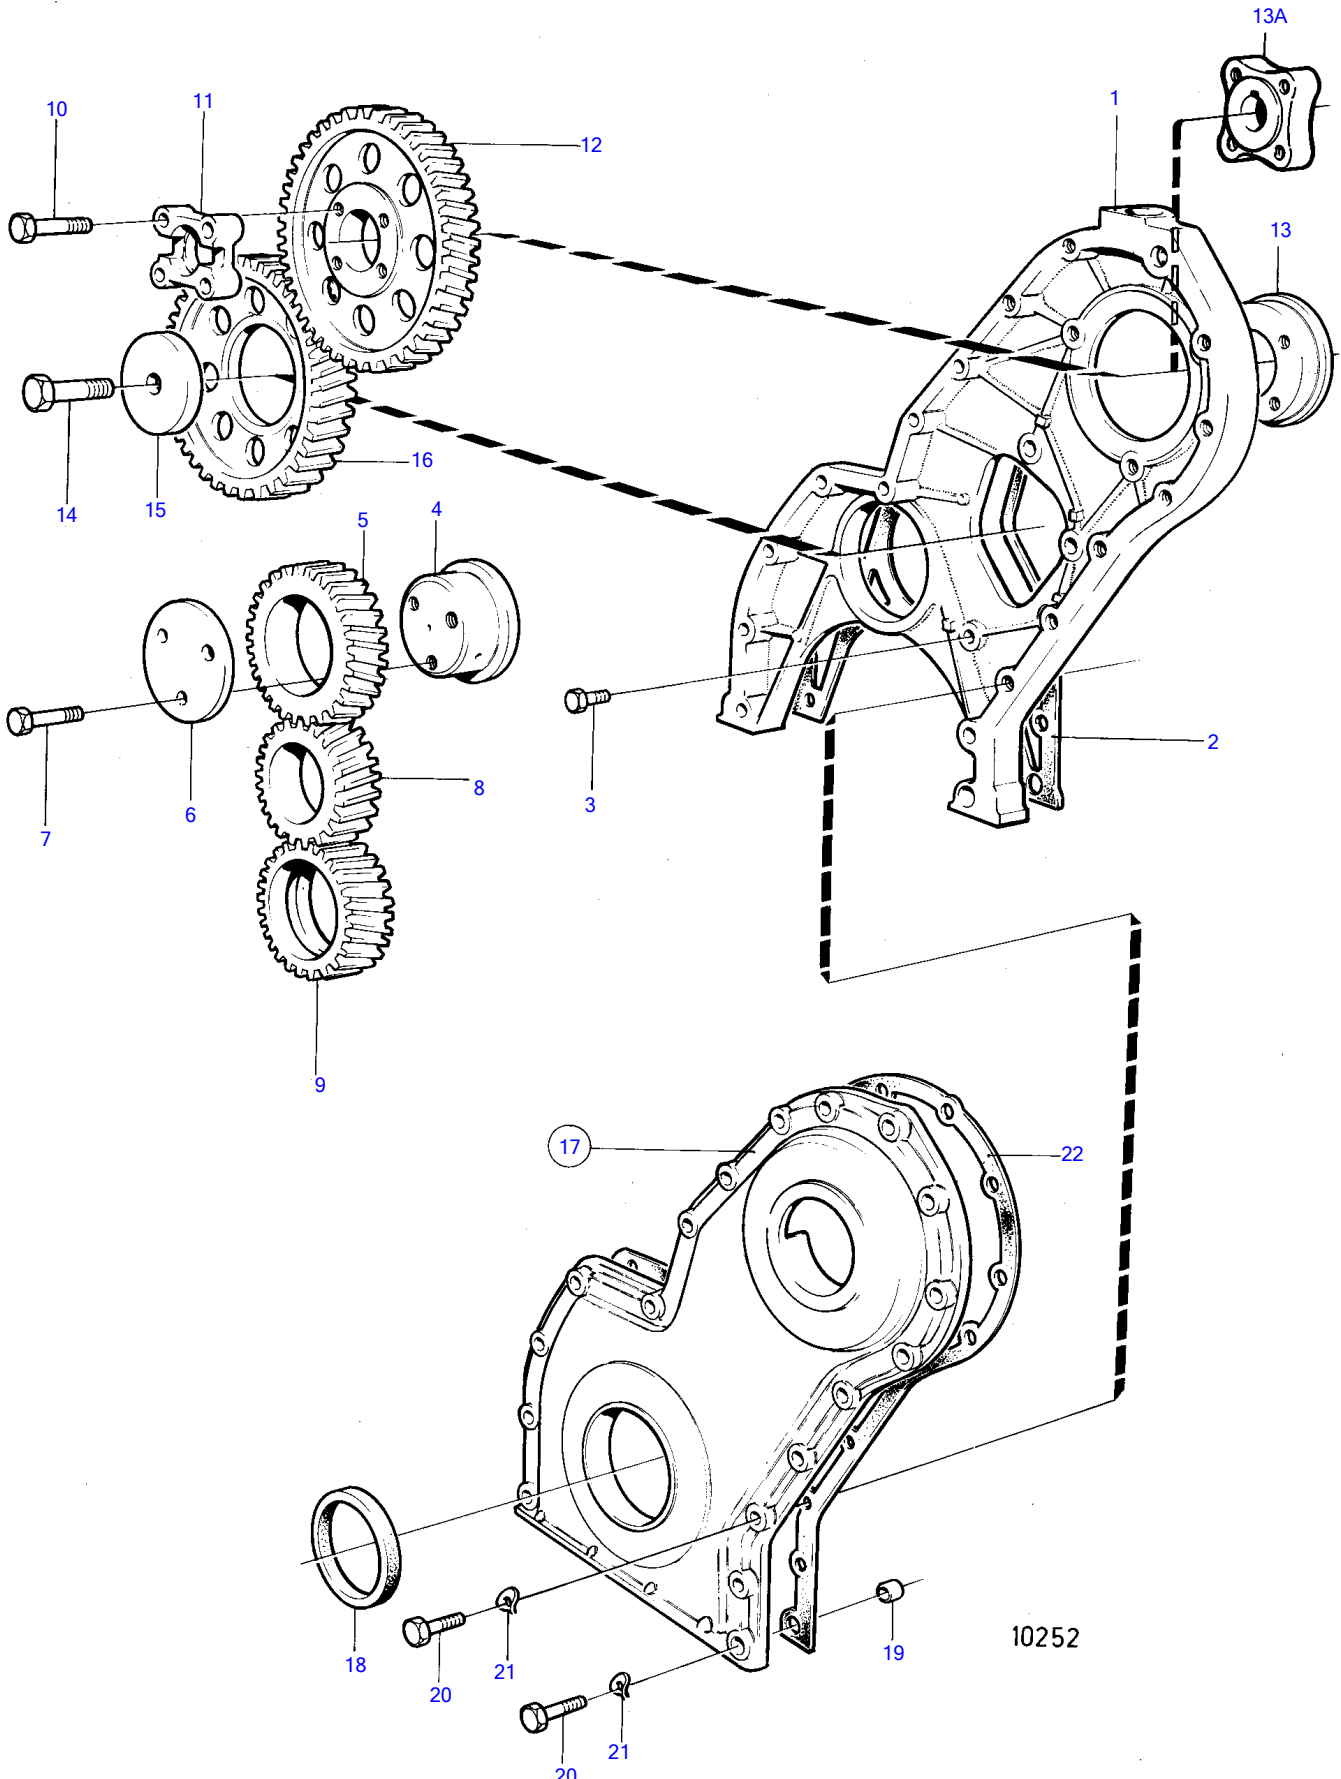

D41A, AQAD41A, AD41A

10252

D41A, AQAD41A, AD41A

REF	PART NO.	QTY	DESCRIPTION	SEE SEC.	NOTES
1	838655	1	Timing gear casing		
2	859039	1	Gasket		(1542219)
3	946173	3	Flange screw		L=20mm
	946671	1	Flange screw		L=30mm
4	838997	1	Bearing spindle		
5	1542061	1	Gear		
6	1542065	1	Thrust washer		
7	965180	3	Flange screw		
8	1542305	1	Gear	19419	
9	1542215	1	Oil pump wheel		
10	955299	4	Hexagon screw		
11	829523	1	Companion flange		
12	838657	1	Gear		
13	838676	1	Hub		Repl by 859601
13A	859601	1	Hub		
14	965193	1	Flange screw	19424	
15	1542223	1	Washer	19424	
16	1542034	1	Gear	19424	
17	843086	1	Cover		Replaced by 842991
	842991	1	• Cover		
18	1542318	1	• Sealing ring		
19	415311	2	• Guide sleeve		
20	946470	7	Flange screw		L=35mm
	948217	1	Flange screw		L=45mm
	965179	1	Flange screw		L=50mm
	965180	1	Flange screw		L=60mm
	965181	5	Flange screw		L=70mm
	965182	2	Flange screw		L=80mm
	100222	1	Hexagon screw		L=85mm
21	941907	13	Spring washer		
22	859038	1	Gasket		