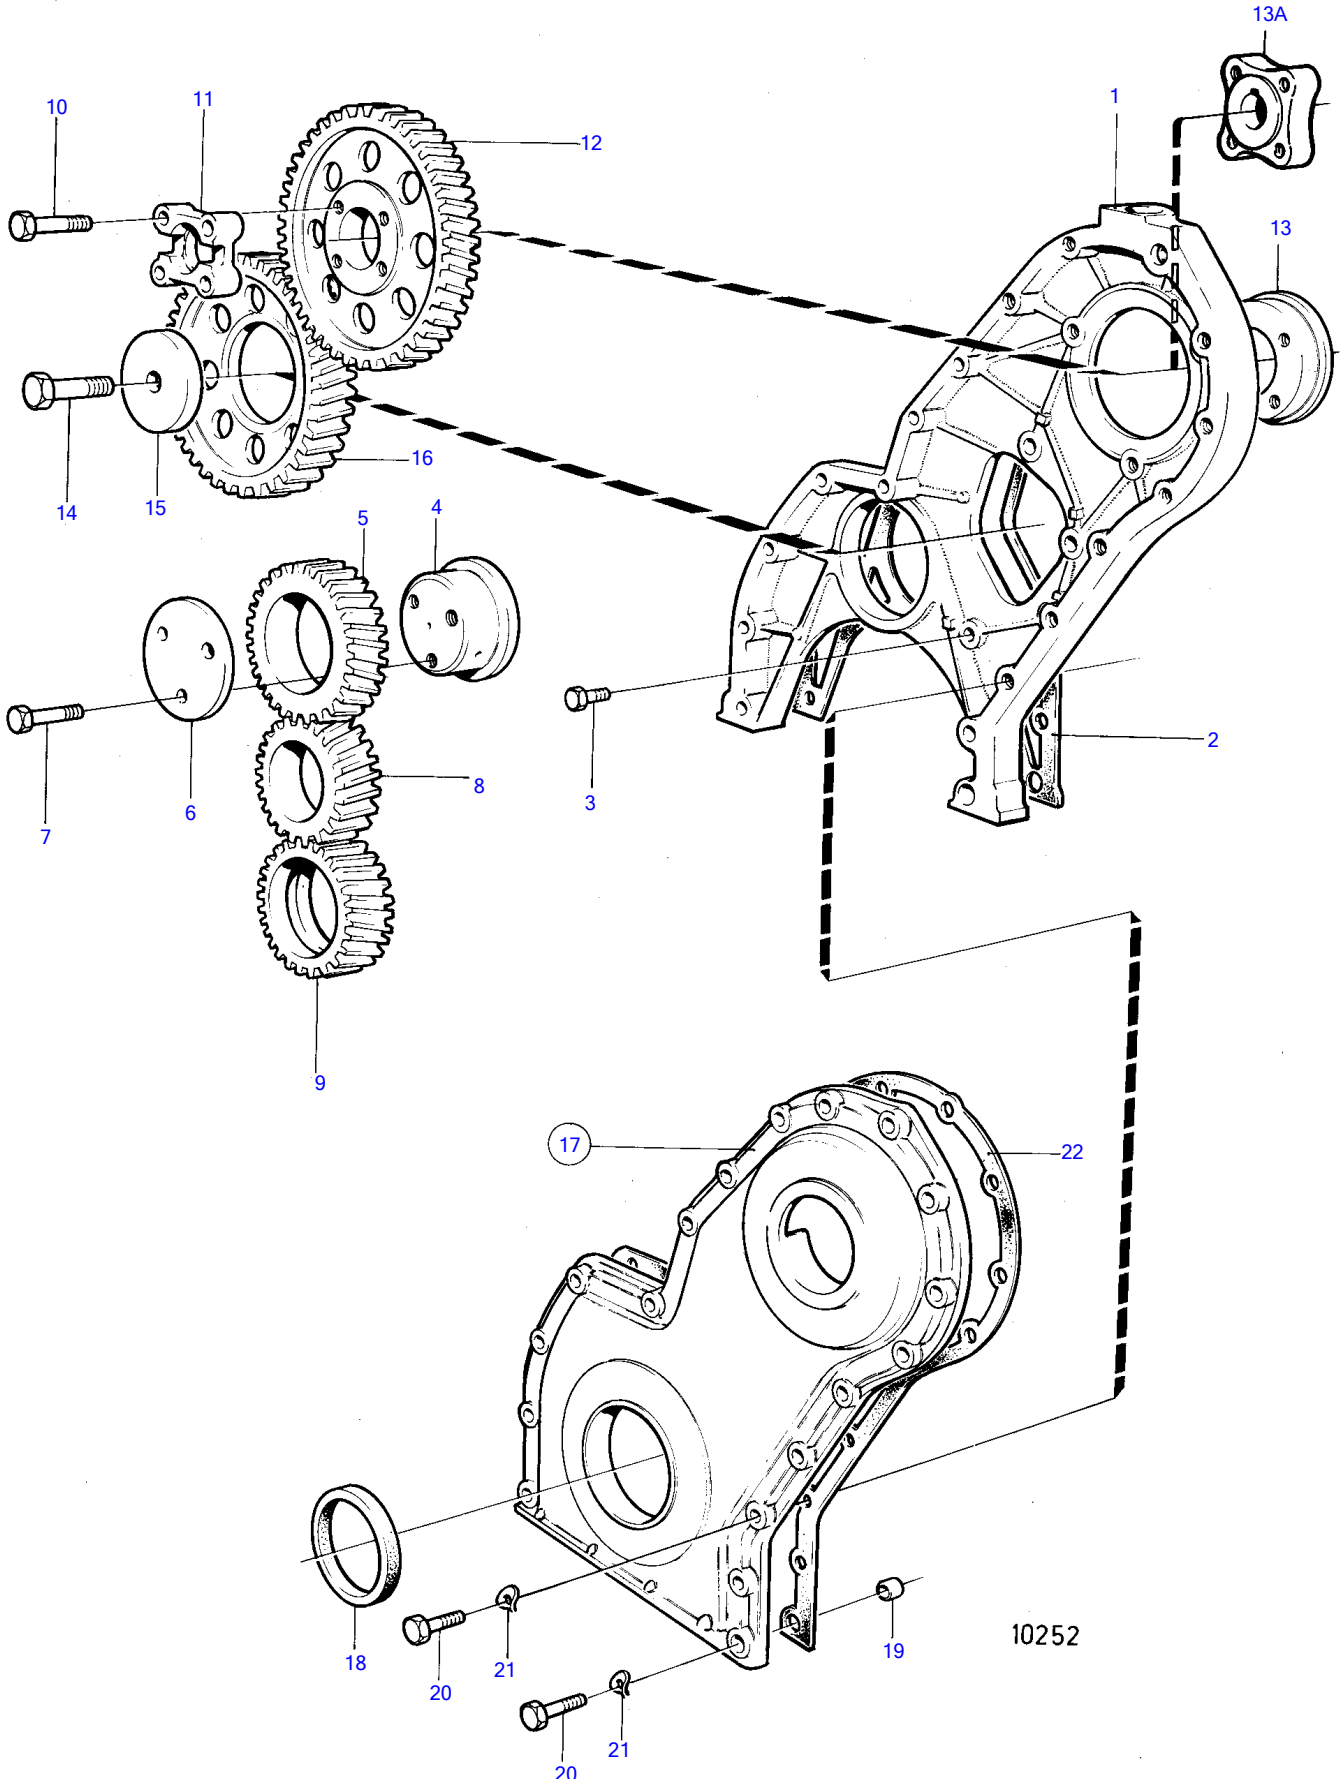

D41A, AQAD41A, AD41A

D41A, AQAD41A, AD41A

REF	PART NO.	QTY	DESCRIPTION	SEE SEC.	NOTES
1	838655	1	Timing gear casing		
2	859039	1	Gasket		(1542219)
3	946173	3	Flange screw		L=20mm
	946671	1	Flange screw		L=30mm
4	838997	1	Bearing spindle		
5	1542061	1	Gear		
6	1542065	1	Thrust washer		
7	965180	3	Flange screw		
8	1542305	1	Gear	19419	
9	1542215	1	Oil pump wheel		
10	955299	4	Hexagon screw		
11	829523	1	Companion flange		
12	838657	1	Gear		
13	838676	1	Hub		Repl by 859601
13A	859601	1	Hub		
14	965193	1	Flange screw	19424	
15	1542223	1	Washer	19424	
16	1542034	1	Gear	19424	
17	843086	1	Cover		Replaced by 842991
	842991	1	• Cover		
18	1542318	1	• Sealing ring		
19	415311	2	• Guide sleeve		
20	946470	7	Flange screw		L=35mm
	948217	1	Flange screw		L=45mm
	965179	1	Flange screw		L=50mm
	965180	1	Flange screw		L=60mm
	965181	5	Flange screw		L=70mm
	965182	2	Flange screw		L=80mm
	100222	1	Hexagon screw		L=85mm
21	941907	13	Spring washer		
22	859038	1	Gasket		