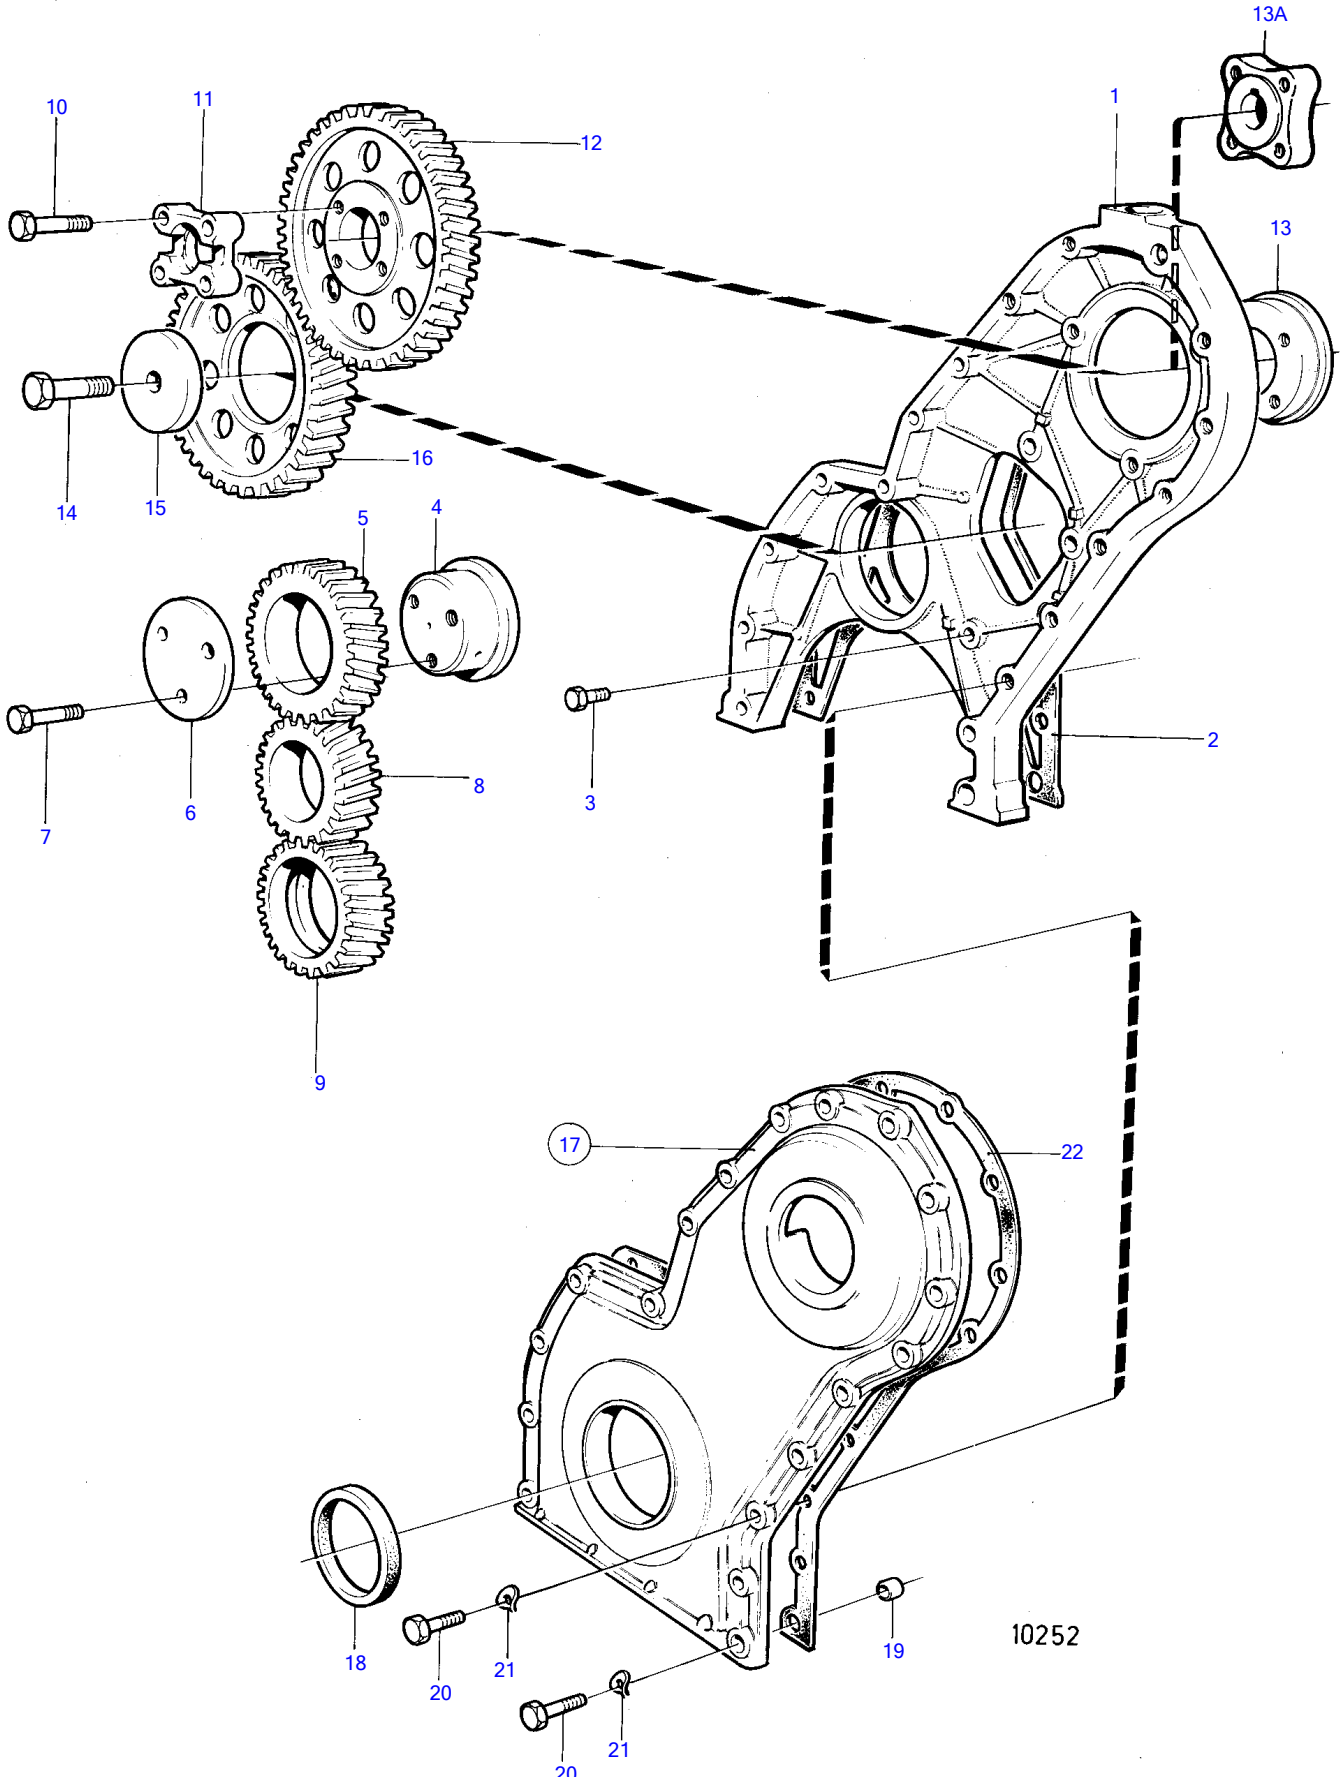

D41A, AQAD41A, AD41A

10252

D41A, AQAD41A, AD41A

REF	PART NO.	QTY	DESCRIPTION	SEE SEC.	NOTES
1	838655	1	Timing gear casing		
2	859039	1	Gasket		(1542219)
3	946173	3	Flange screw		L=20mm
	946671	1	Flange screw		L=30mm
4	838997	1	Bearing spindle		
5	1542061	1	Gear		
6	1542065	1	Thrust washer		
7	965180	3	Flange screw		
8	1542305	1	Gear	19419	
9	1542215	1	Oil pump wheel		
10	955299	4	Hexagon screw		
11	829523	1	Companion flange		
12	838657	1	Gear		
13	838676	1	Hub		Repl by 859601
13A	859601	1	Hub		
14	965193	1	Flange screw	19424	
15	1542223	1	Washer	19424	
16	1542034	1	Gear	19424	
17	843086	1	Cover		Replaced by 842991
	842991	1	• Cover		
18	1542318	1	• Sealing ring		
19	415311	2	• Guide sleeve		
20	946470	7	Flange screw		L=35mm
	948217	1	Flange screw		L=45mm
	965179	1	Flange screw		L=50mm
	965180	1	Flange screw		L=60mm
	965181	5	Flange screw		L=70mm
	965182	2	Flange screw		L=80mm
	100222	1	Hexagon screw		L=85mm
21	941907	13	Spring washer		
22	859038	1	Gasket		

7745630-21-19429

10252

Upd:2011-09-27