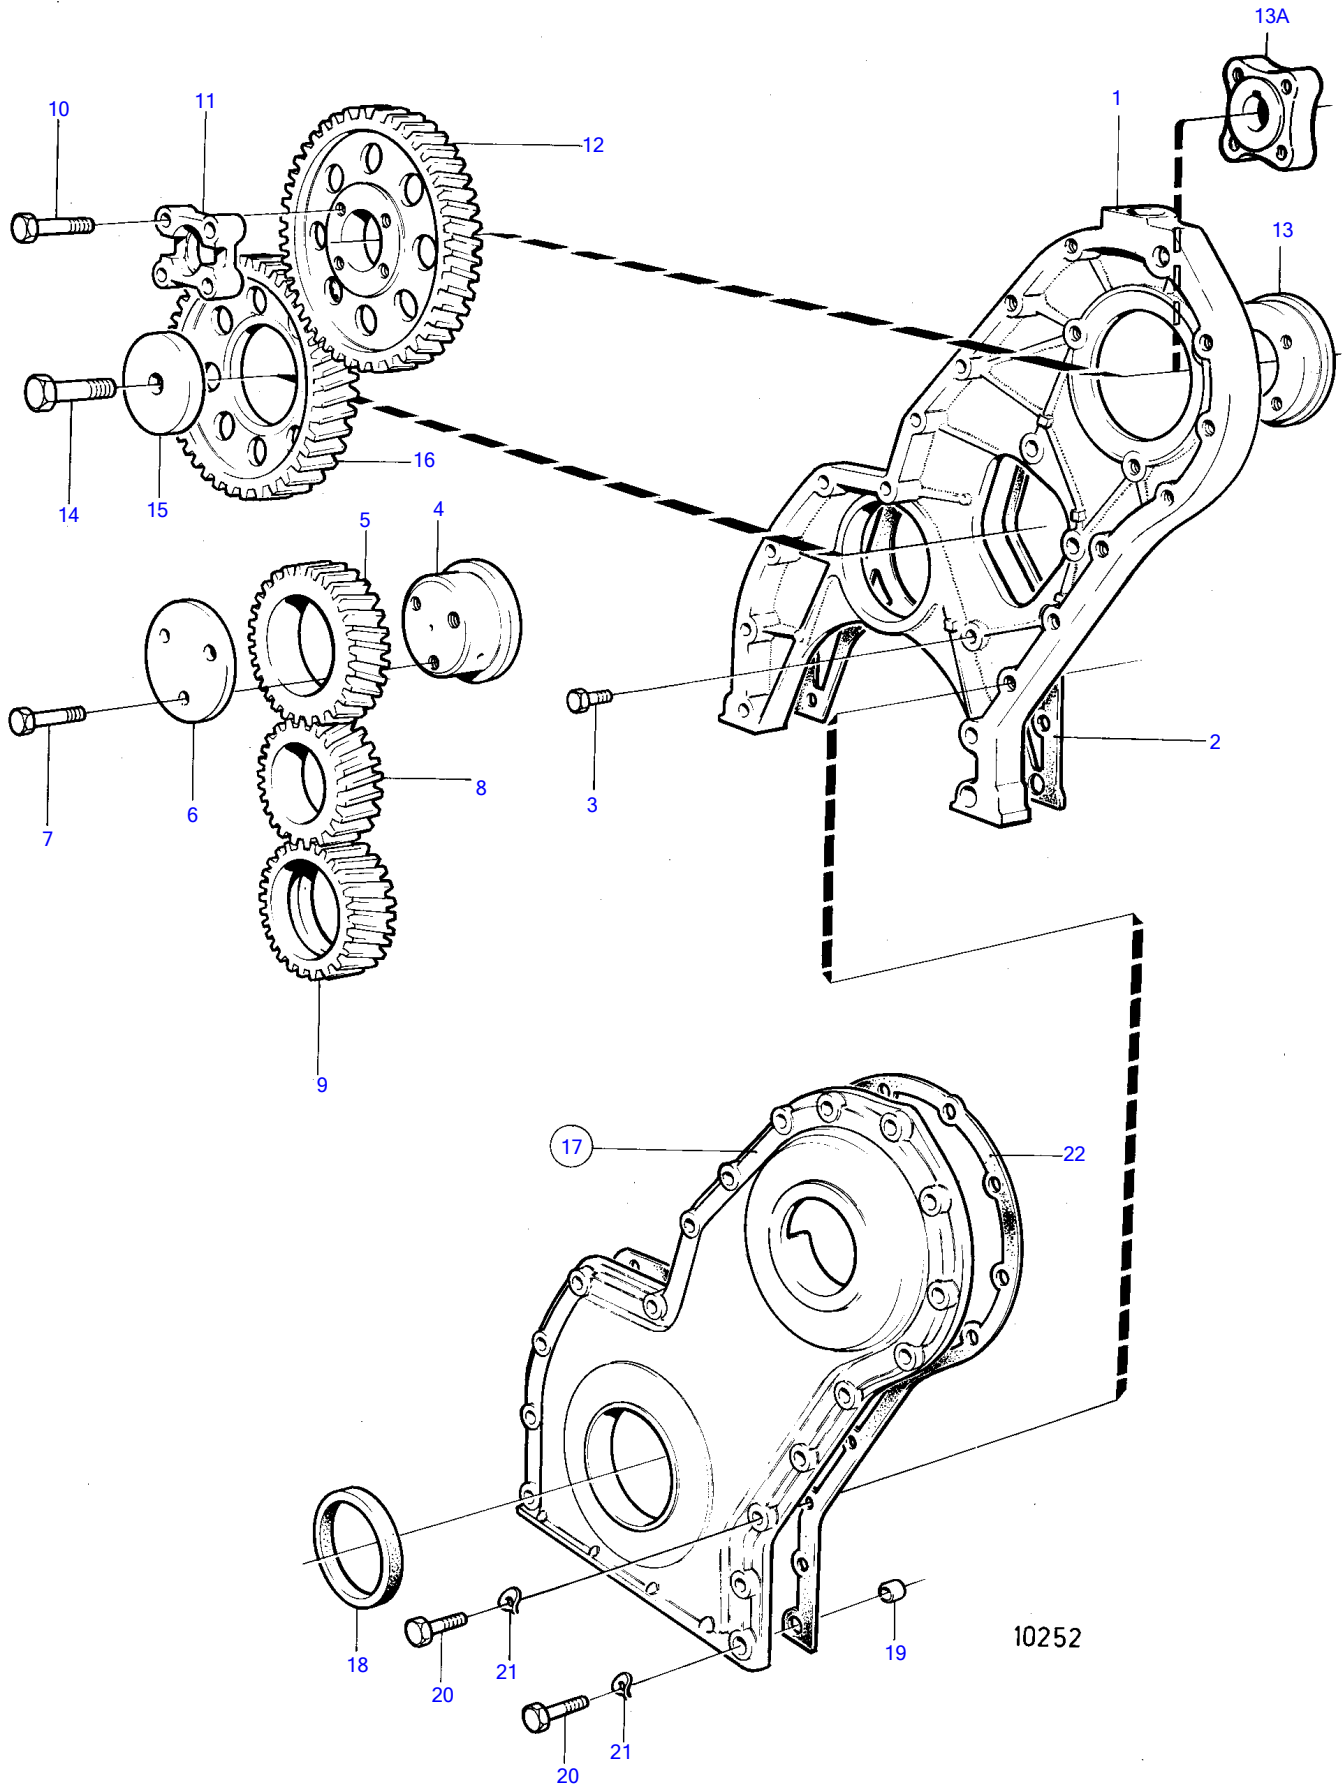

## TMD41A, TAM41A

| REF | PART NO. | QTY | DESCRIPTION        | SEE SEC. | NOTES              |
|-----|----------|-----|--------------------|----------|--------------------|
| 1   | 838655   | 1   | Timing gear casing |          |                    |
| 2   | 859039   | 1   | Gasket             |          | (1542219)          |
| 3   | 946173   | 3   | Flange screw       |          | L=20mm             |
|     | 946671   | 1   | Flange screw       |          | L=30mm             |
| 4   | 838997   | 1   | Bearing spindle    |          |                    |
| 5   | 1542061  | 1   | Gear               |          |                    |
| 6   | 1542065  | 1   | Thrust washer      |          |                    |
| 7   | 965180   | 3   | Flange screw       |          |                    |
| 8   | 1542305  | 1   | Gear               | 19417    |                    |
| 9   | 1542215  | 1   | Oil pump wheel     |          |                    |
| 10  | 955299   | 4   | Hexagon screw      |          |                    |
| 11  | 829523   | 1   | Companion flange   |          |                    |
| 12  | 838657   | 1   | Gear               |          |                    |
| 13  | 838676   | 1   | Hub                |          | Repl by 859601     |
| 13A | 859601   | 1   | Hub                |          |                    |
| 14  | 965193   | 1   | Flange screw       | 19421    |                    |
| 15  | 1542223  | 1   | Washer             | 19421    |                    |
| 16  | 1542034  | 1   | Gear               | 19421    |                    |
| 17  | 843086   | 1   | Cover              |          | Replaced by 842991 |
|     | 842991   | 1   | • Cover            |          |                    |
| 18  | 1542318  | 1   | • Sealing ring     |          |                    |
| 19  | 415311   | 2   | • Guide sleeve     |          |                    |
| 20  | 946470   | 7   | Flange screw       |          | L=35mm             |
|     | 948217   | 1   | Flange screw       |          | L=45mm             |
|     | 965179   | 1   | Flange screw       |          | L=50mm             |
|     | 965180   | 1   | Flange screw       |          | L=60mm             |
|     | 965181   | 5   | Flange screw       |          | L=70mm             |
|     | 965182   | 2   | Flange screw       |          | L=80mm             |
|     | 100222   | 1   | Hexagon screw      |          | L=85mm             |
| 21  | 941907   | 13  | Spring washer      |          |                    |
| 22  | 859038   | 1   | Gasket             |          |                    |