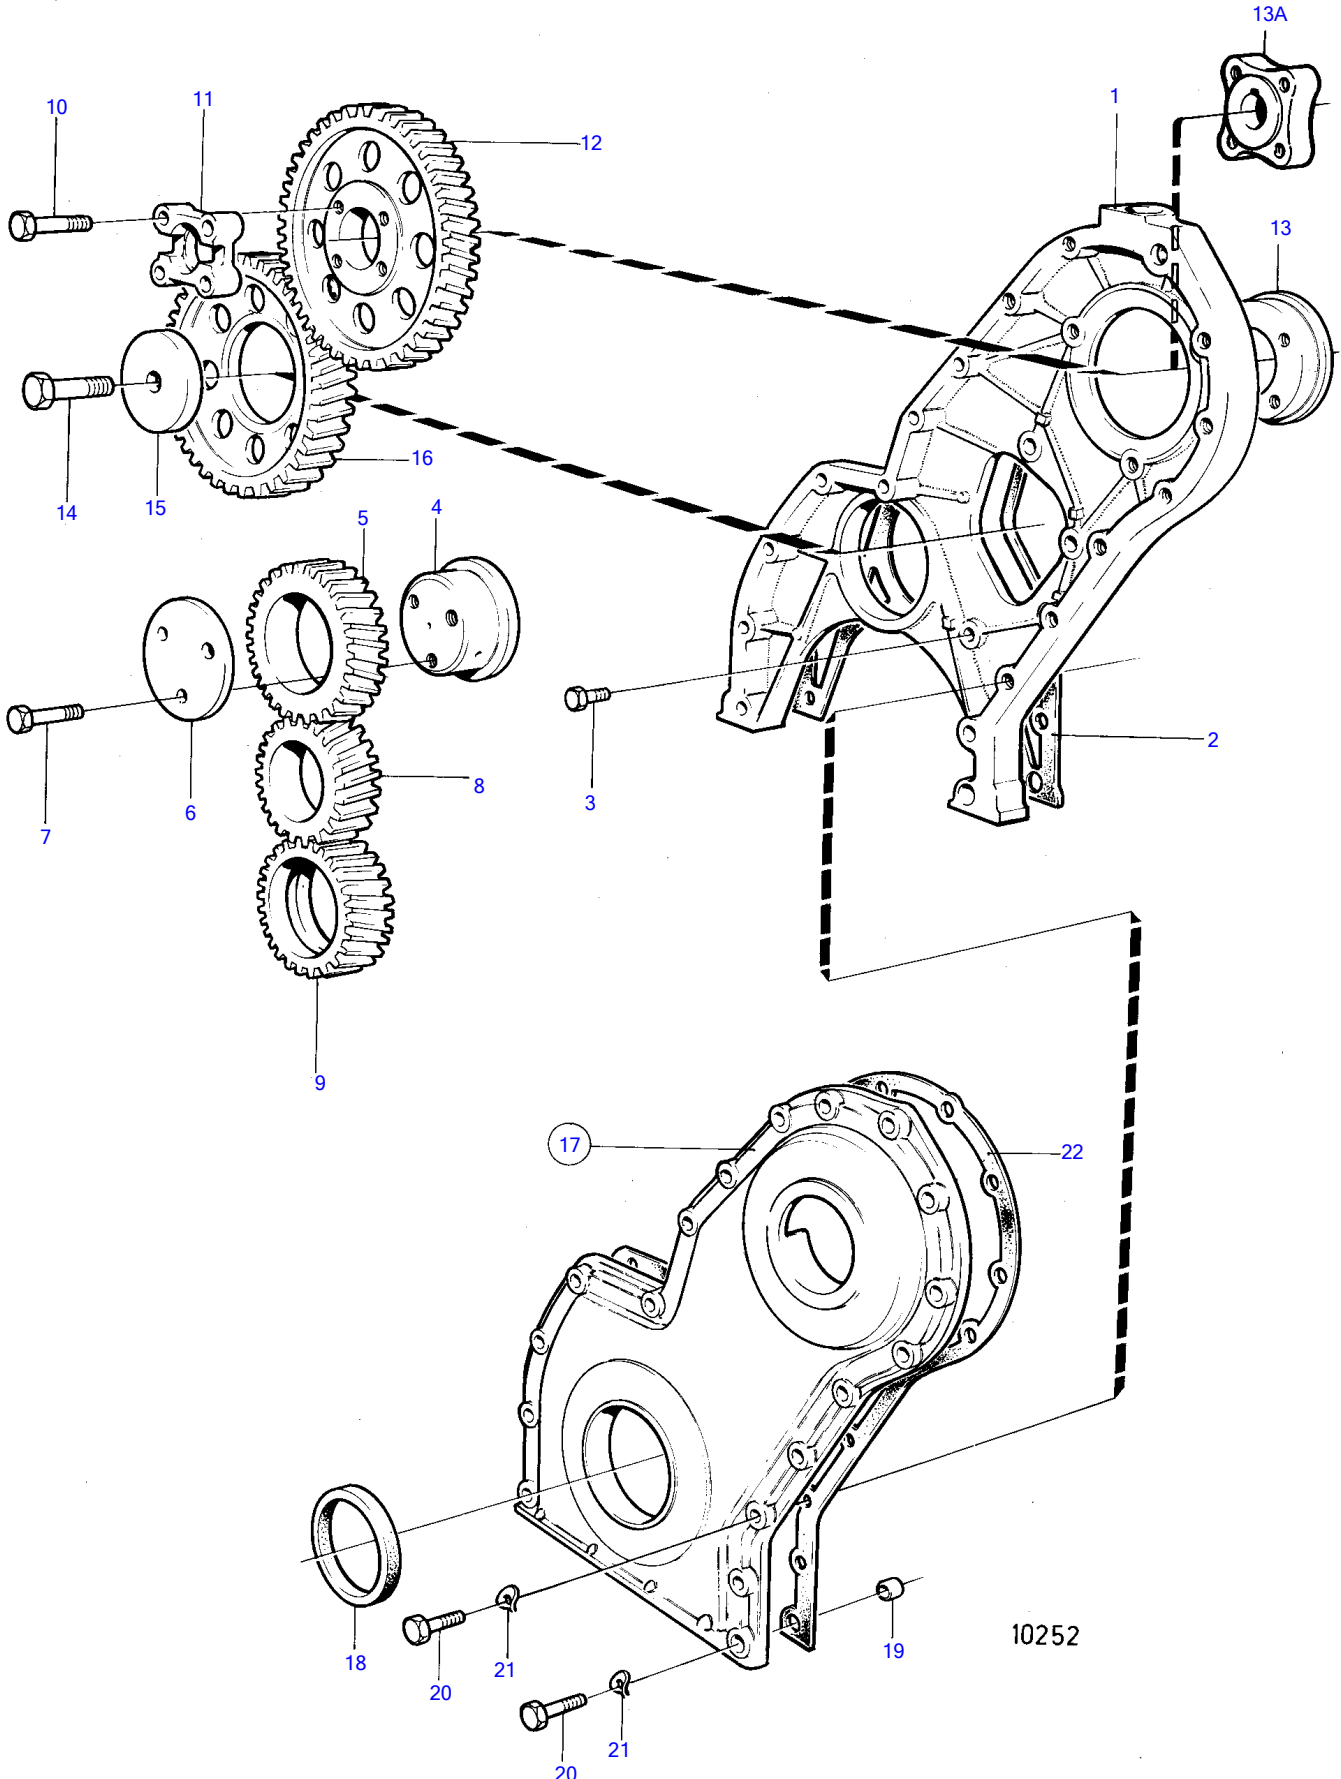

D41A, AQAD41A, AD41A

D41A, AQAD41A, AD41A

REF	PART NO.	QTY	DESCRIPTION	SEE SEC.	NOTES
1	838655	1	Timing gear casing		
2	859039	1	Gasket		(1542219)
3	946173	3	Flange screw		L=20mm
	946671	1	Flange screw		L=30mm
4	838997	1	Bearing spindle		
5	1542061	1	Gear		
6	1542065	1	Thrust washer		
7	965180	3	Flange screw		
8	1542305	1	Gear	19419	
9	1542215	1	Oil pump wheel		
10	955299	4	Hexagon screw		
11	829523	1	Companion flange		
12	838657	1	Gear		
13	838676	1	Hub		Repl by 859601
13A	859601	1	Hub		
14	965193	1	Flange screw	19424	
15	1542223	1	Washer	19424	
16	1542034	1	Gear	19424	
17	843086	1	Cover		Replaced by 842991
	842991	1	• Cover		
18	1542318	1	• Sealing ring		
19	415311	2	• Guide sleeve		
20	946470	7	Flange screw		L=35mm
	948217	1	Flange screw		L=45mm
	965179	1	Flange screw		L=50mm
	965180	1	Flange screw		L=60mm
	965181	5	Flange screw		L=70mm
	965182	2	Flange screw		L=80mm
	100222	1	Hexagon screw		L=85mm
21	941907	13	Spring washer		
22	859038	1	Gasket		

7745630-21-19429

10252

Upd:2011-09-27