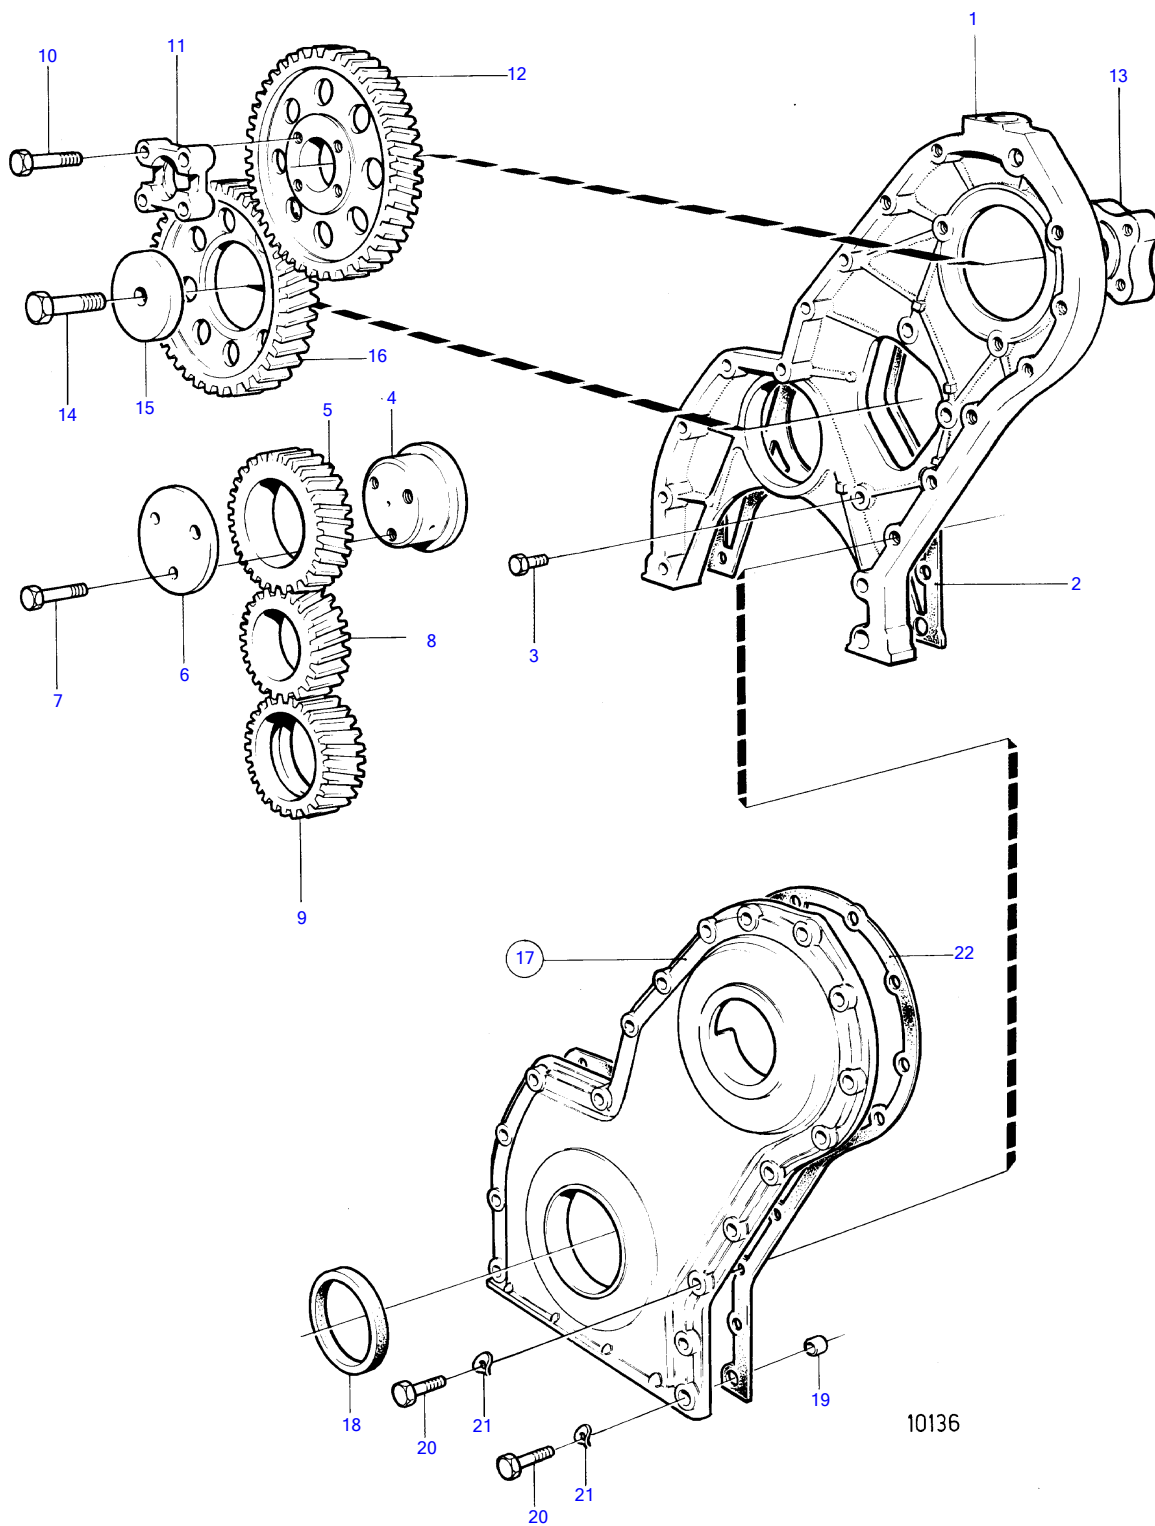

TMD41B, TAMD41B

TMD41B, TAMD41B

REF	PART NO.	QTY	DESCRIPTION	SEE SEC.	NOTES
1	838655	1	Timing gear casing		
2	859039	1	Gasket		
3	946173	3	Flange screw		L=20mm
	946671		Flange screw		L=30mm
4	838997	1	Bearing spindle		
5	1542061	1	Gear		
6	1542065	1	Thrust washer		
7	965180	3	Flange screw		
8	1542305	1	Gear	19420	
9	1542215	1	Oil pump wheel		
10	955299	4	Hexagon screw		
11	829523	1	Companion flange		
12	838657	1	Gear		
13	859601	1	Hub		
14	965193	1	Flange screw	19423	
15	1542223	1	Washer	19423	
16	1542034	1	Gear	19423	
17	843086	1	Cover		Replaced by 842991
	842991	1	• Cover		
18	1542318	1	• Sealing ring		
19	415311	2	• Guide sleeve		
20	946470	7	Flange screw		L=35mm
	948217	1	Flange screw		L=45mm
	965179	1	Flange screw		L=50mm
	965180	1	Flange screw		L=60mm
	965181	5	Flange screw		L=70mm
	965182	2	Flange screw		L=80mm
	969189	1	Flange screw		L=85mm
21	941907	13	Spring washer		
22	859038	1	Gasket		