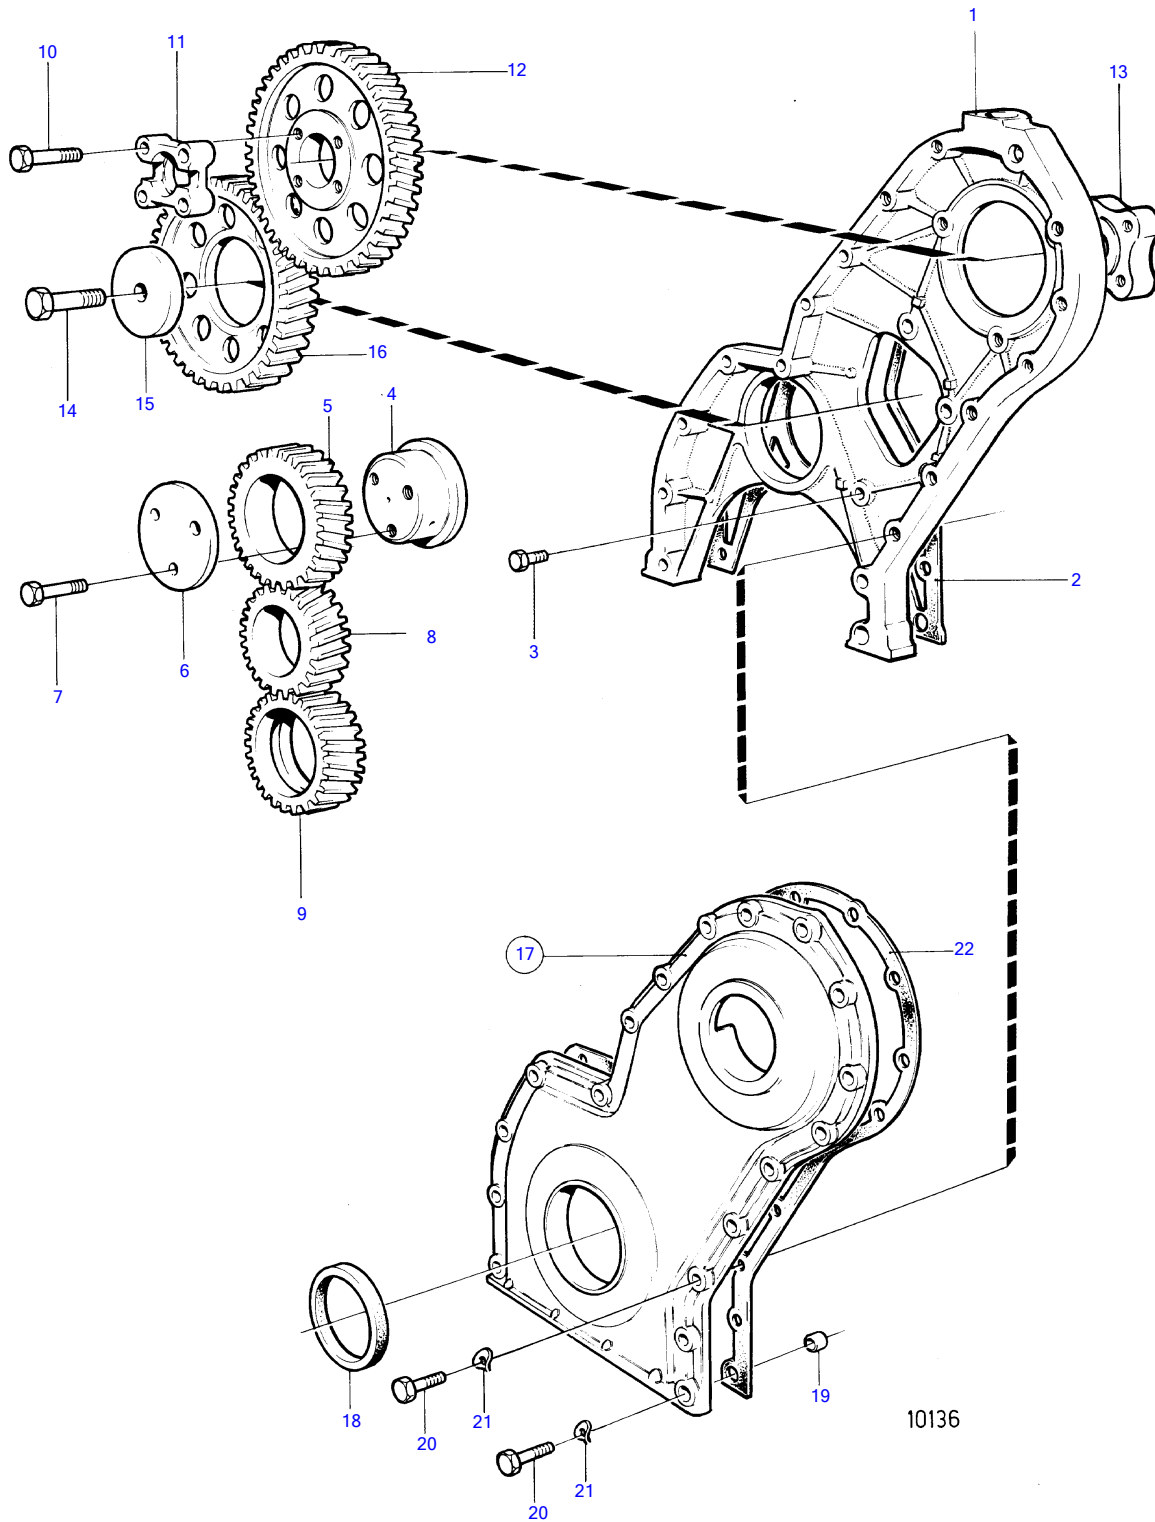

TMD41B, TAMD41B

TMD41B, TAMD41B

REF	PART NO.	QTY	DESCRIPTION	SEE SEC.	NOTES
1	838655	1	Timing gear casing		
2	859039	1	Gasket		
3	946173	3	Flange screw		L=20mm
	946671		Flange screw		L=30mm
4	838997	1	Bearing spindle		
5	1542061	1	Gear		
6	1542065	1	Thrust washer		
7	965180	3	Flange screw		
8	1542305	1	Gear	19420	
9	1542215	1	Oil pump wheel		
10	955299	4	Hexagon screw		
11	829523	1	Companion flange		
12	838657	1	Gear		
13	859601	1	Hub		
14	965193	1	Flange screw	19423	
15	1542223	1	Washer	19423	
16	1542034	1	Gear	19423	
17	843086	1	Cover		Replaced by 842991
	842991	1	• Cover		
18	1542318	1	• Sealing ring		
19	415311	2	• Guide sleeve		
20	946470	7	Flange screw		L=35mm
	948217	1	Flange screw		L=45mm
	965179	1	Flange screw		L=50mm
	965180	1	Flange screw		L=60mm
	965181	5	Flange screw		L=70mm
	965182	2	Flange screw		L=80mm
	969189	1	Flange screw		L=85mm
21	941907	13	Spring washer		
22	859038	1	Gasket		