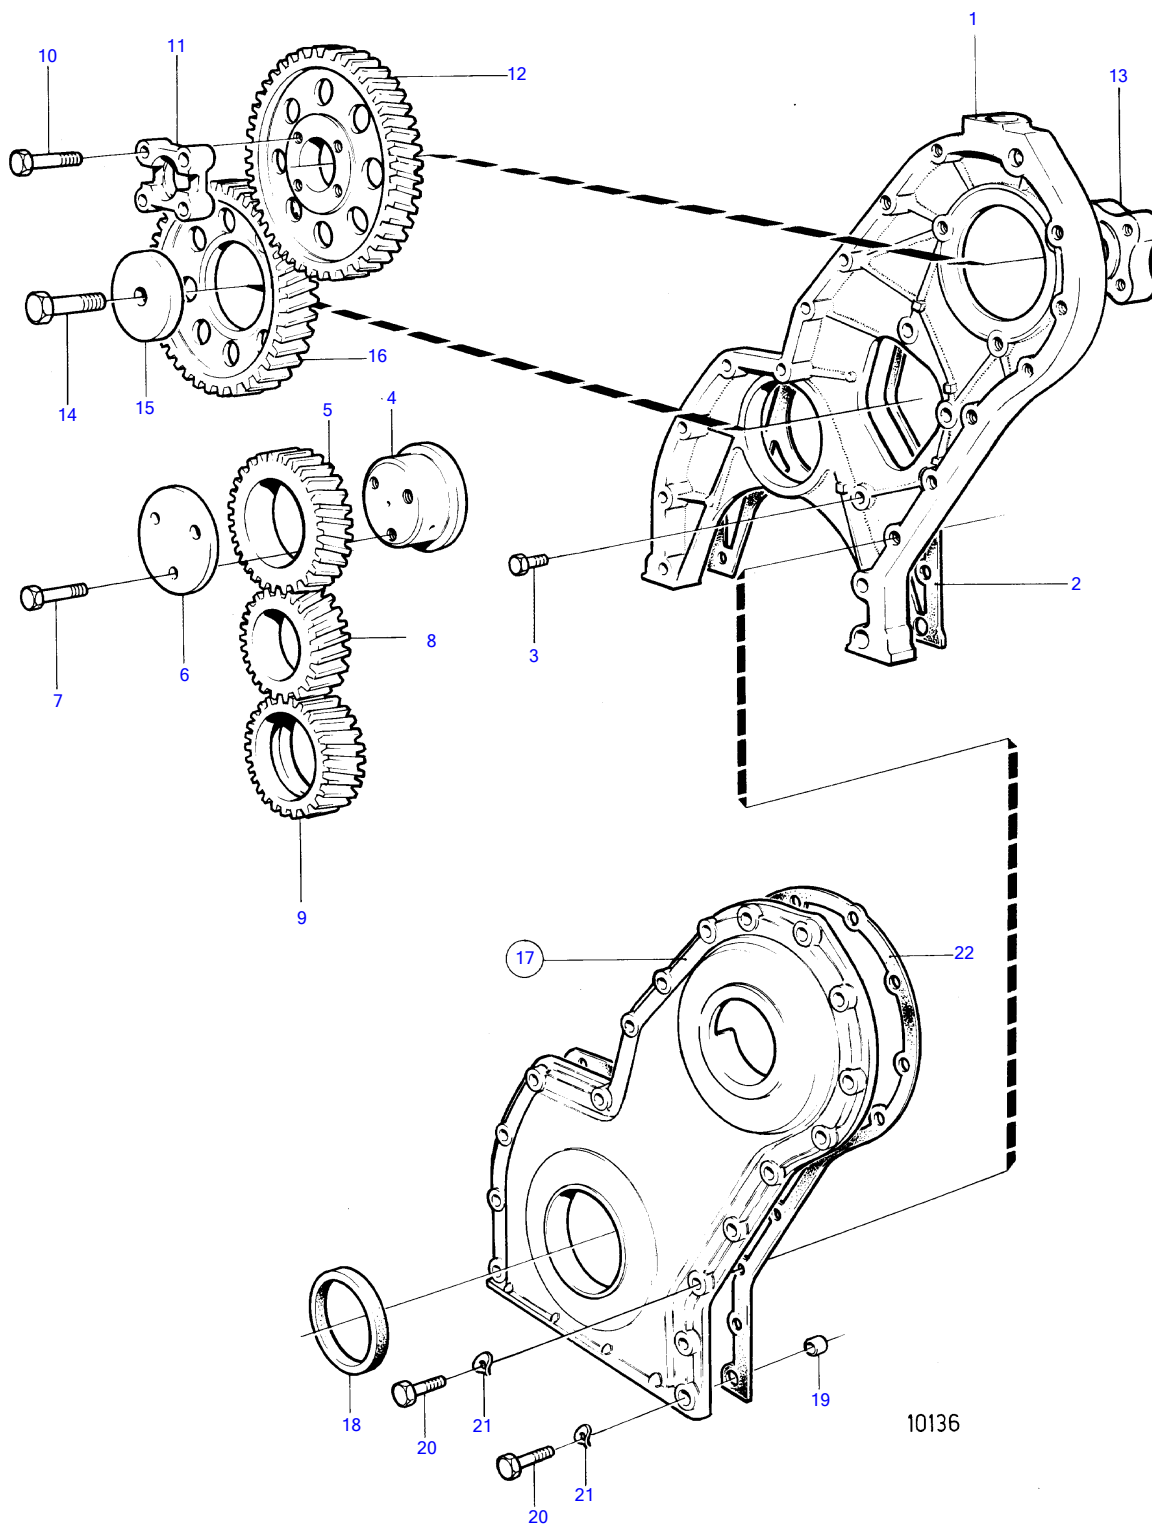

TMD41B, TAMD41B

TMD41B, TAMD41B

REF	PART NO.	QTY	DESCRIPTION	SEE SEC.	NOTES
1	838655	1	Timing gear casing		
2	859039	1	Gasket		
3	946173	3	Flange screw		L=20mm
	946671		Flange screw		L=30mm
4	838997	1	Bearing spindle		
5	1542061	1	Gear		
6	1542065	1	Thrust washer		
7	965180	3	Flange screw		
8	1542305	1	Gear	19420	
9	1542215	1	Oil pump wheel		
10	955299	4	Hexagon screw		
11	829523	1	Companion flange		
12	838657	1	Gear		
13	859601	1	Hub		
14	965193	1	Flange screw	19423	
15	1542223	1	Washer	19423	
16	1542034	1	Gear	19423	
17	843086	1	Cover		Replaced by 842991
	842991	1	• Cover		
18	1542318	1	• Sealing ring		
19	415311	2	• Guide sleeve		
20	946470	7	Flange screw		L=35mm
	948217	1	Flange screw		L=45mm
	965179	1	Flange screw		L=50mm
	965180	1	Flange screw		L=60mm
	965181	5	Flange screw		L=70mm
	965182	2	Flange screw		L=80mm
	969189	1	Flange screw		L=85mm
21	941907	13	Spring washer		
22	859038	1	Gasket		