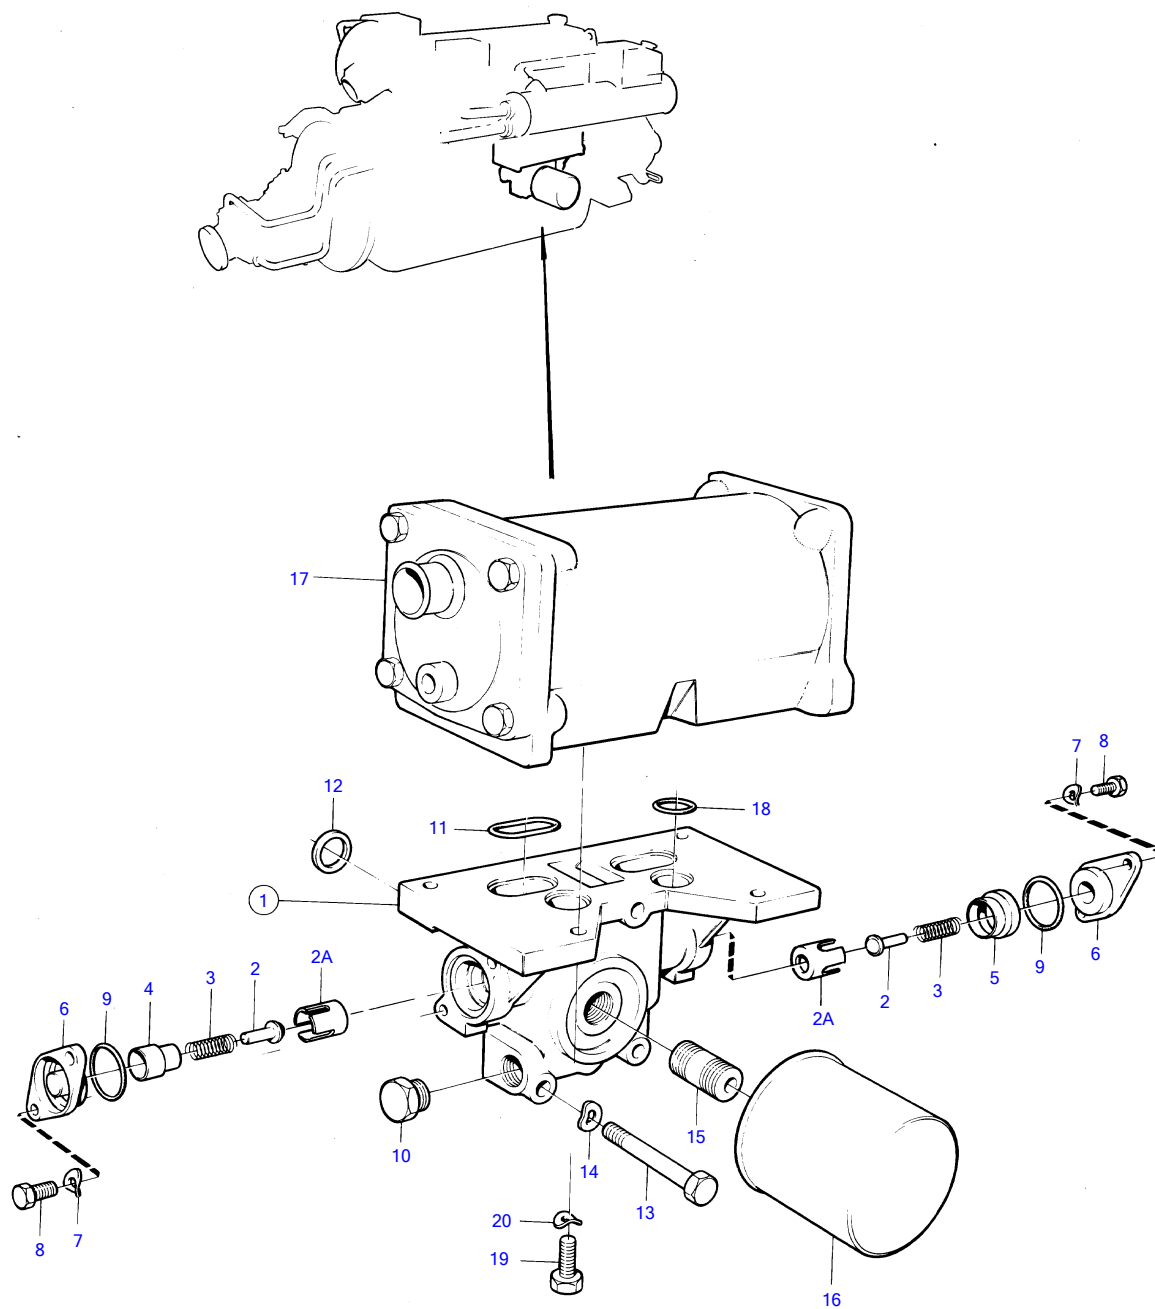

TMD41B, D41B, TAMD41B, AD41B

8011

TMD41B, D41B, TAMD41B, AD41B

REF	PART NO.	QTY	DESCRIPTION	NOTES
1	860608	1	Housing	
2	471085	2	• Valve cone	
2A	1542265	2	• Valve seat	
3	468087	2	• Spring	
4	1542268	1	• Sleeve	
5	1542266	1	• Sleeve	
6	1542267	2	• Cover	
7	941906	4	• Spring washer	Early type
8	955271	4	• Hexagon screw	Early type
	946544	4	• Flange screw	Late type
9	925065	2	• O-ring	
10	952077	1	• Plug	
11	859086	2	Sealing ring	
12	469483	4	Sealing ring	
13	965182	3	Flange screw	
14	941907	3	Spring washer	
15	423067	1	Nipple	
16	471034	1	Oil filter	
17		1	oil cooler	See group 2B
18	469483	2	Sealing ring	
19	946671	4	Flange screw	
20	941907	4	Spring washer	