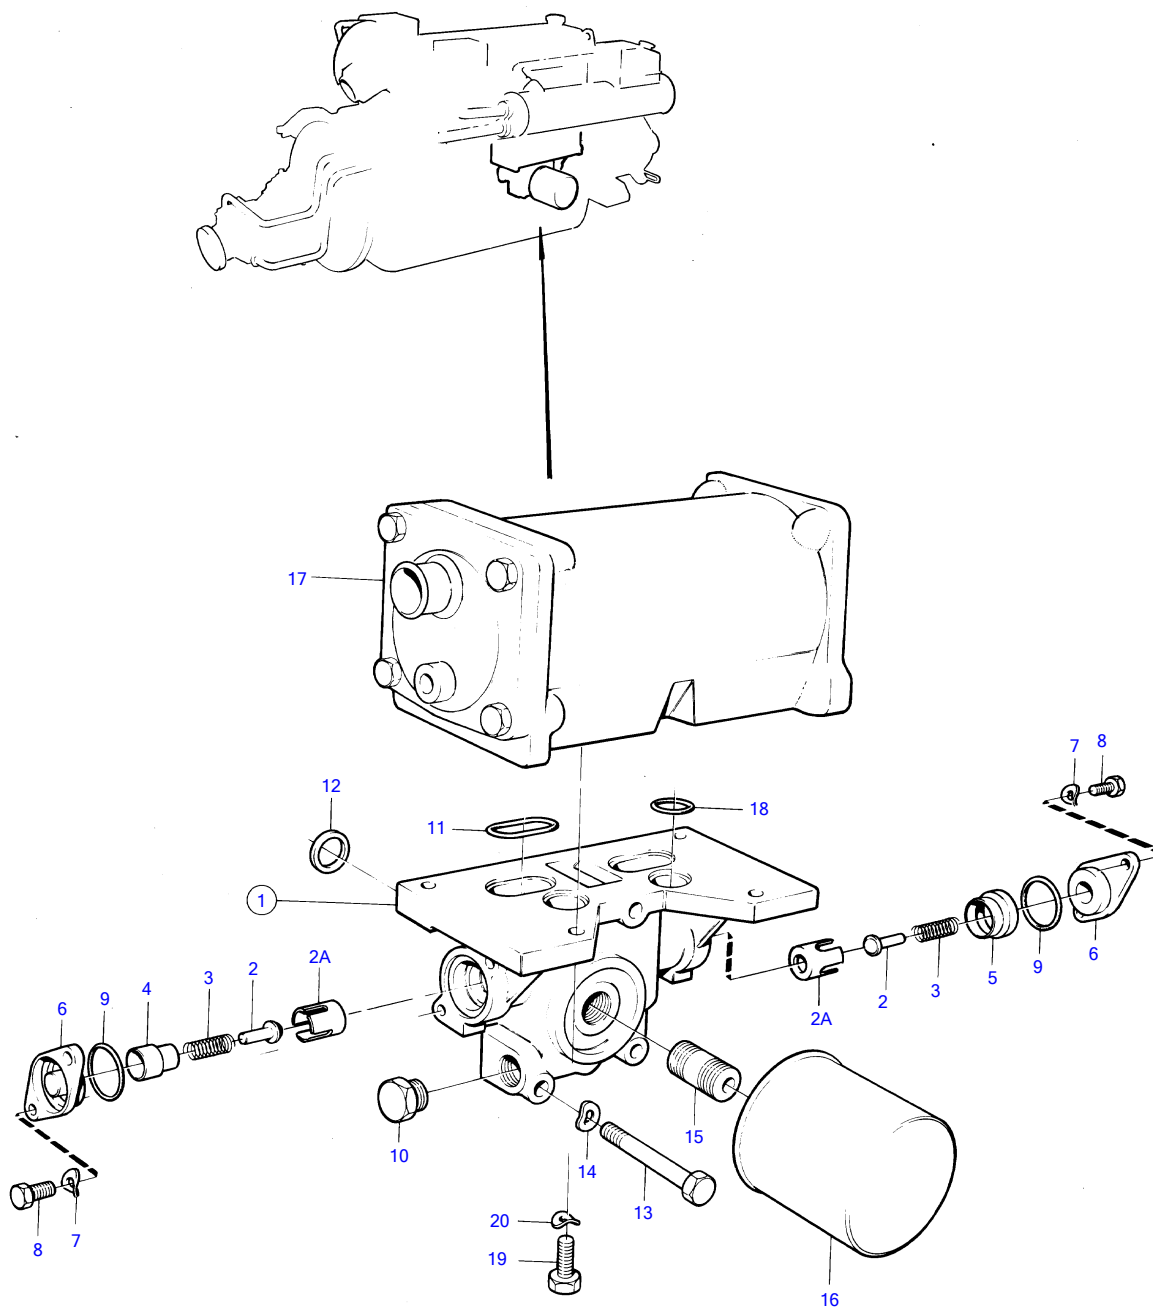

TMD41B, D41B, TAMD41B, AD41B

8011

TMD41B, D41B, TAMD41B, AD41B

REF	PART NO.	QTY	DESCRIPTION	NOTES
1	860608	1	Housing	
2	471085	2	• Valve cone	
2A	1542265	2	• Valve seat	
3	468087	2	• Spring	
4	1542268	1	• Sleeve	
5	1542266	1	• Sleeve	
6	1542267	2	• Cover	
7	941906	4	• Spring washer	Early type
8	955271	4	• Hexagon screw	Early type
	946544	4	• Flange screw	Late type
9	925065	2	• O-ring	
10	952077	1	• Plug	
11	859086	2	Sealing ring	
12	469483	4	Sealing ring	
13	965182	3	Flange screw	
14	941907	3	Spring washer	
15	423067	1	Nipple	
16	471034	1	Oil filter	
17		1	oil cooler	See group 2B
18	469483	2	Sealing ring	
19	946671	4	Flange screw	
20	941907	4	Spring washer	