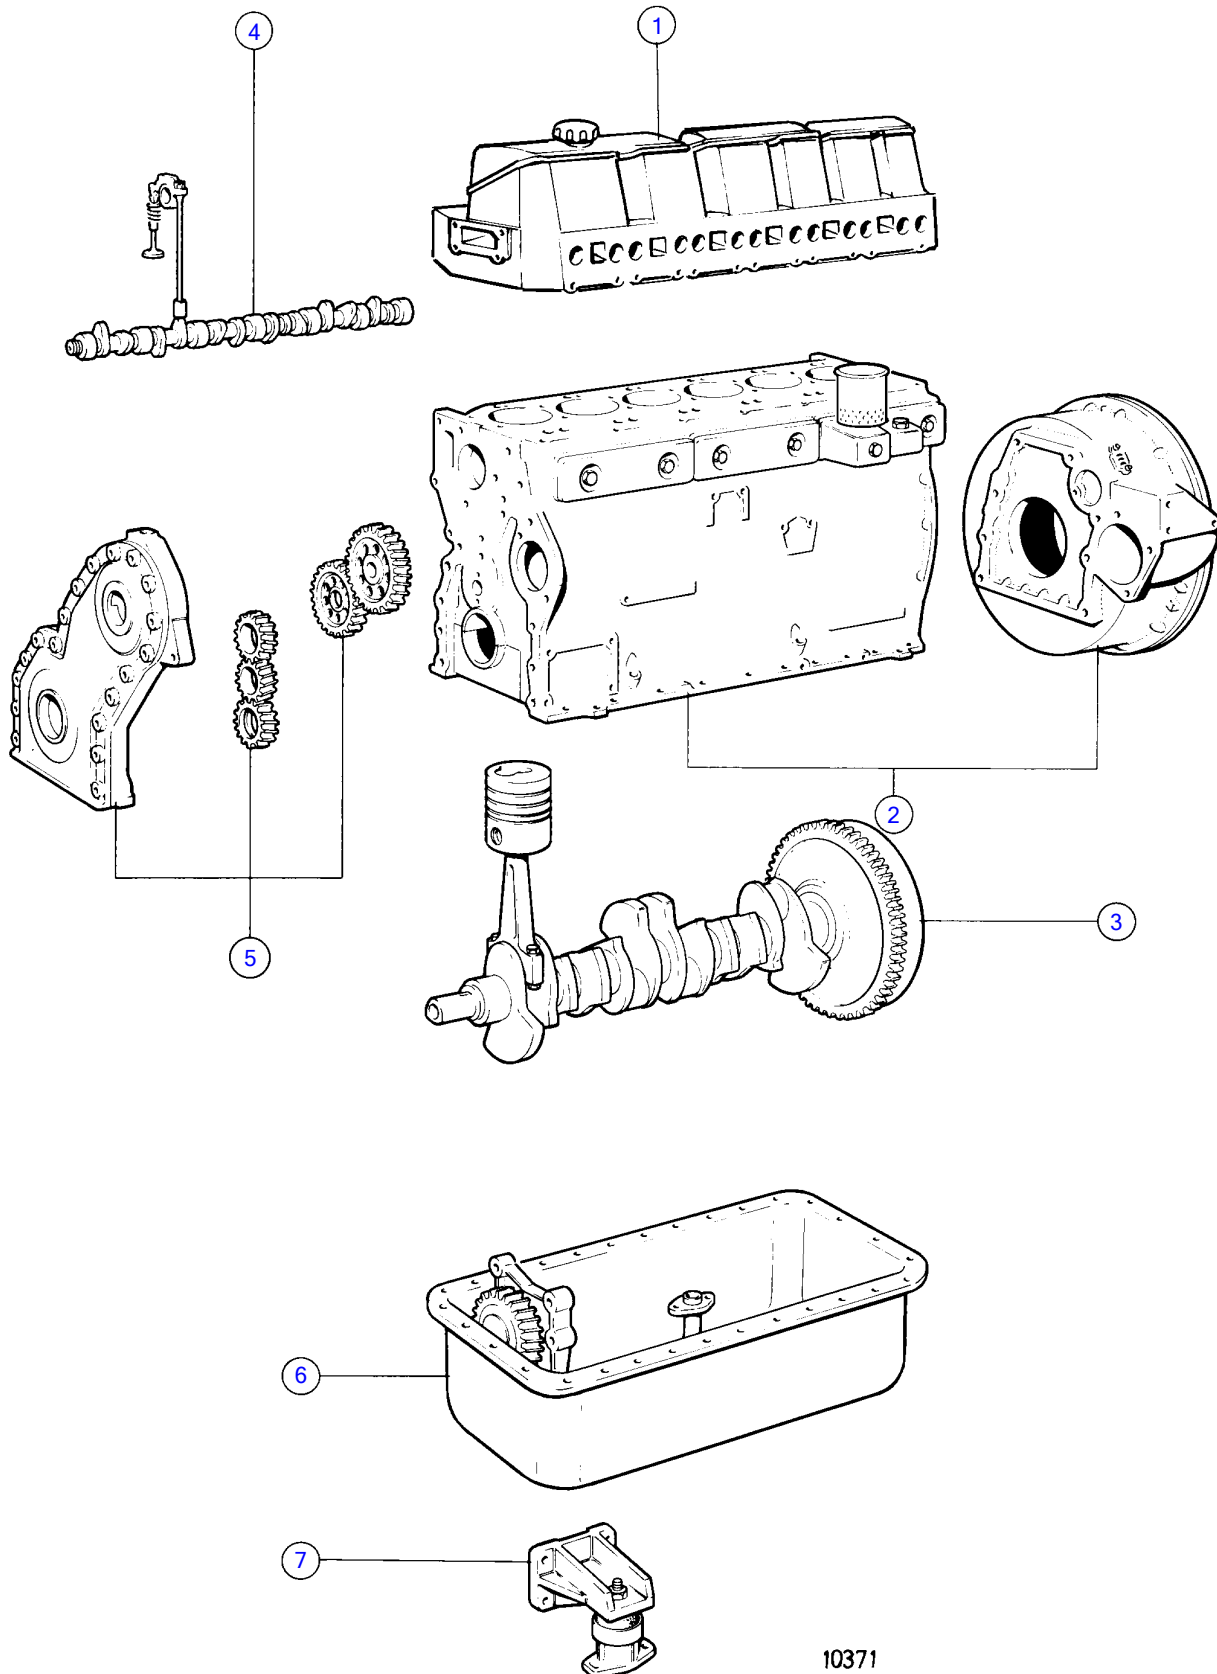

AD41A

10371

AD41A

REF	QTY	DESCRIPTION	SEE SEC.	NOTES
1	1	cylinder head	19410	
2	1	cylinder block and flywheel cover	19415	
3	1	crankshaft and related parts	19419	
4	1	camshaft and valve mechanism	19424	
5	1	timing gear cover and gears	19429	
6	1	lubricating system	19431	
7	1	engine mounts		Product no.867977,868158,868436.
	1	engine mounts		Product no.868432