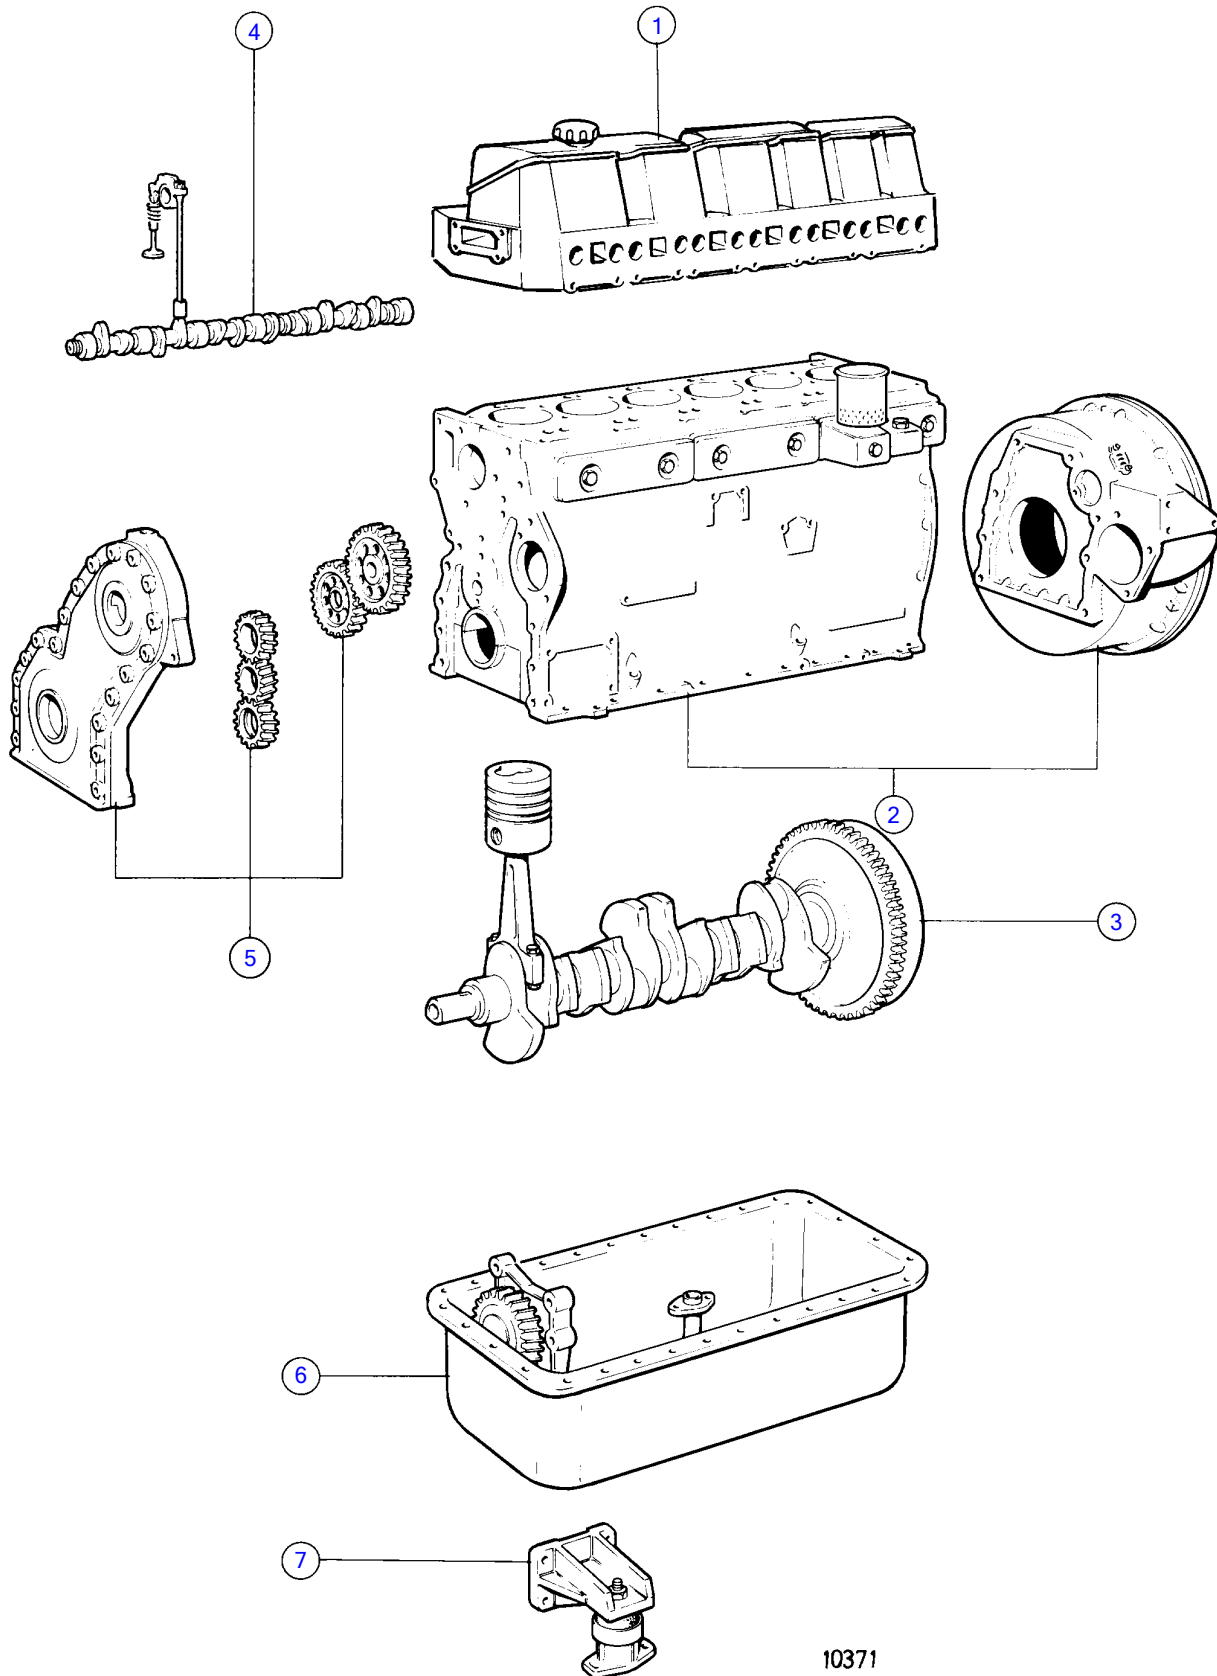

D41B

10371

D41B

REF	QTY	DESCRIPTION	SEE SEC.
1	1	cylinder head	19411
2			
	1	cylinder block and flywheel cover	19416
3	1	crankshaft and related parts	19420
4	1	camshaft and valve mechanism	19425
5	1	timing gear cover and gears	19430
6	1	lubricating system	19433
7	1	engine mounts	19439