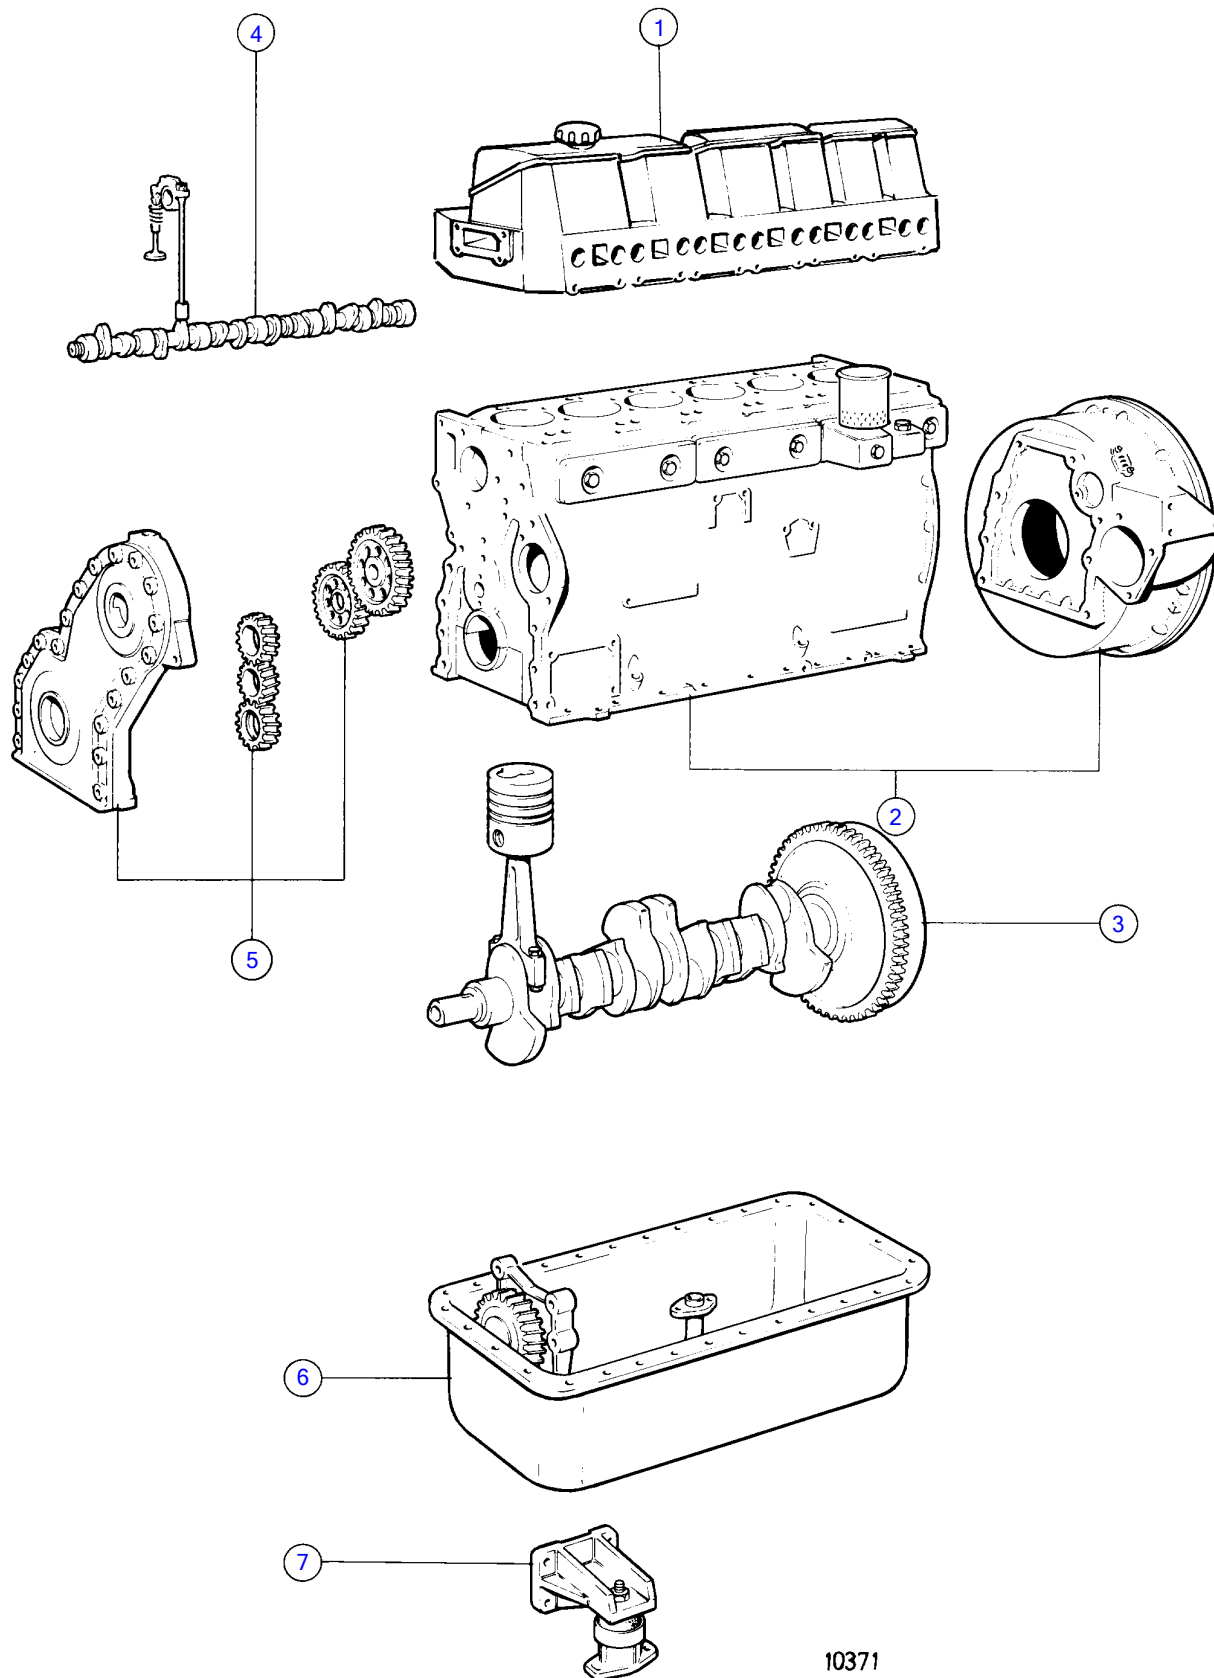

TAMD41A

10371

TAMD41A

REF	QTY	DESCRIPTION	SEE SEC.
1	1	cylinder head	19410
2	1	cylinder block and flywheel cover	19412
3	1	crankshaft and related parts	19417
4	1	camshaft and valve mechanism	19421
5	1	timing gear cover and gears	19426
6	1	lubricating system	19431
7	1	engine mounts and installation components 10371	19437