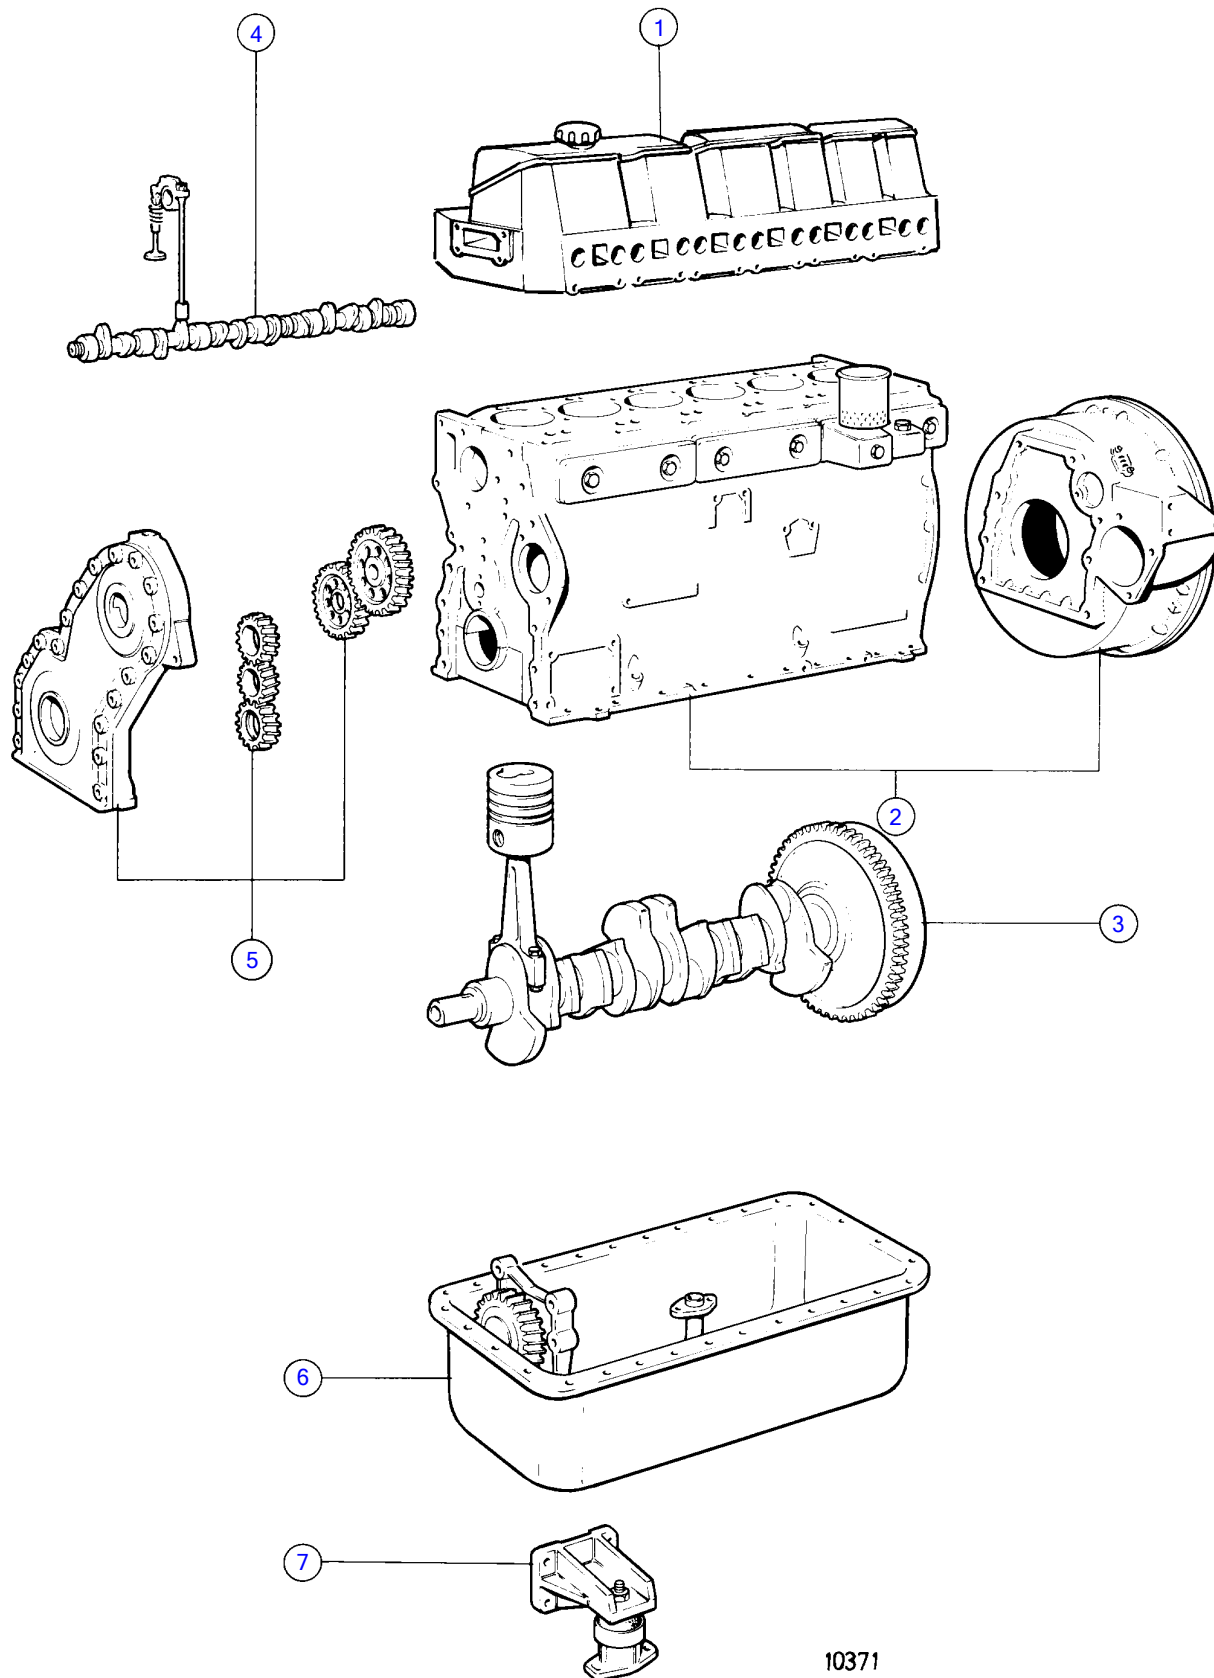

TAMD41B

10371

TAMD41B

REF	QTY	DESCRIPTION	SEE SEC.
1	1	cylinder head	19411
2	1	cylinder block and flywheel cover	19414
3	1	crankshaft and related parts	19420
4	1	camshaft and valve mechanism	19423
5	1	timing gear cover and gears	19428
6	1	lubricating system	19433
7	1	engine mounts	19438