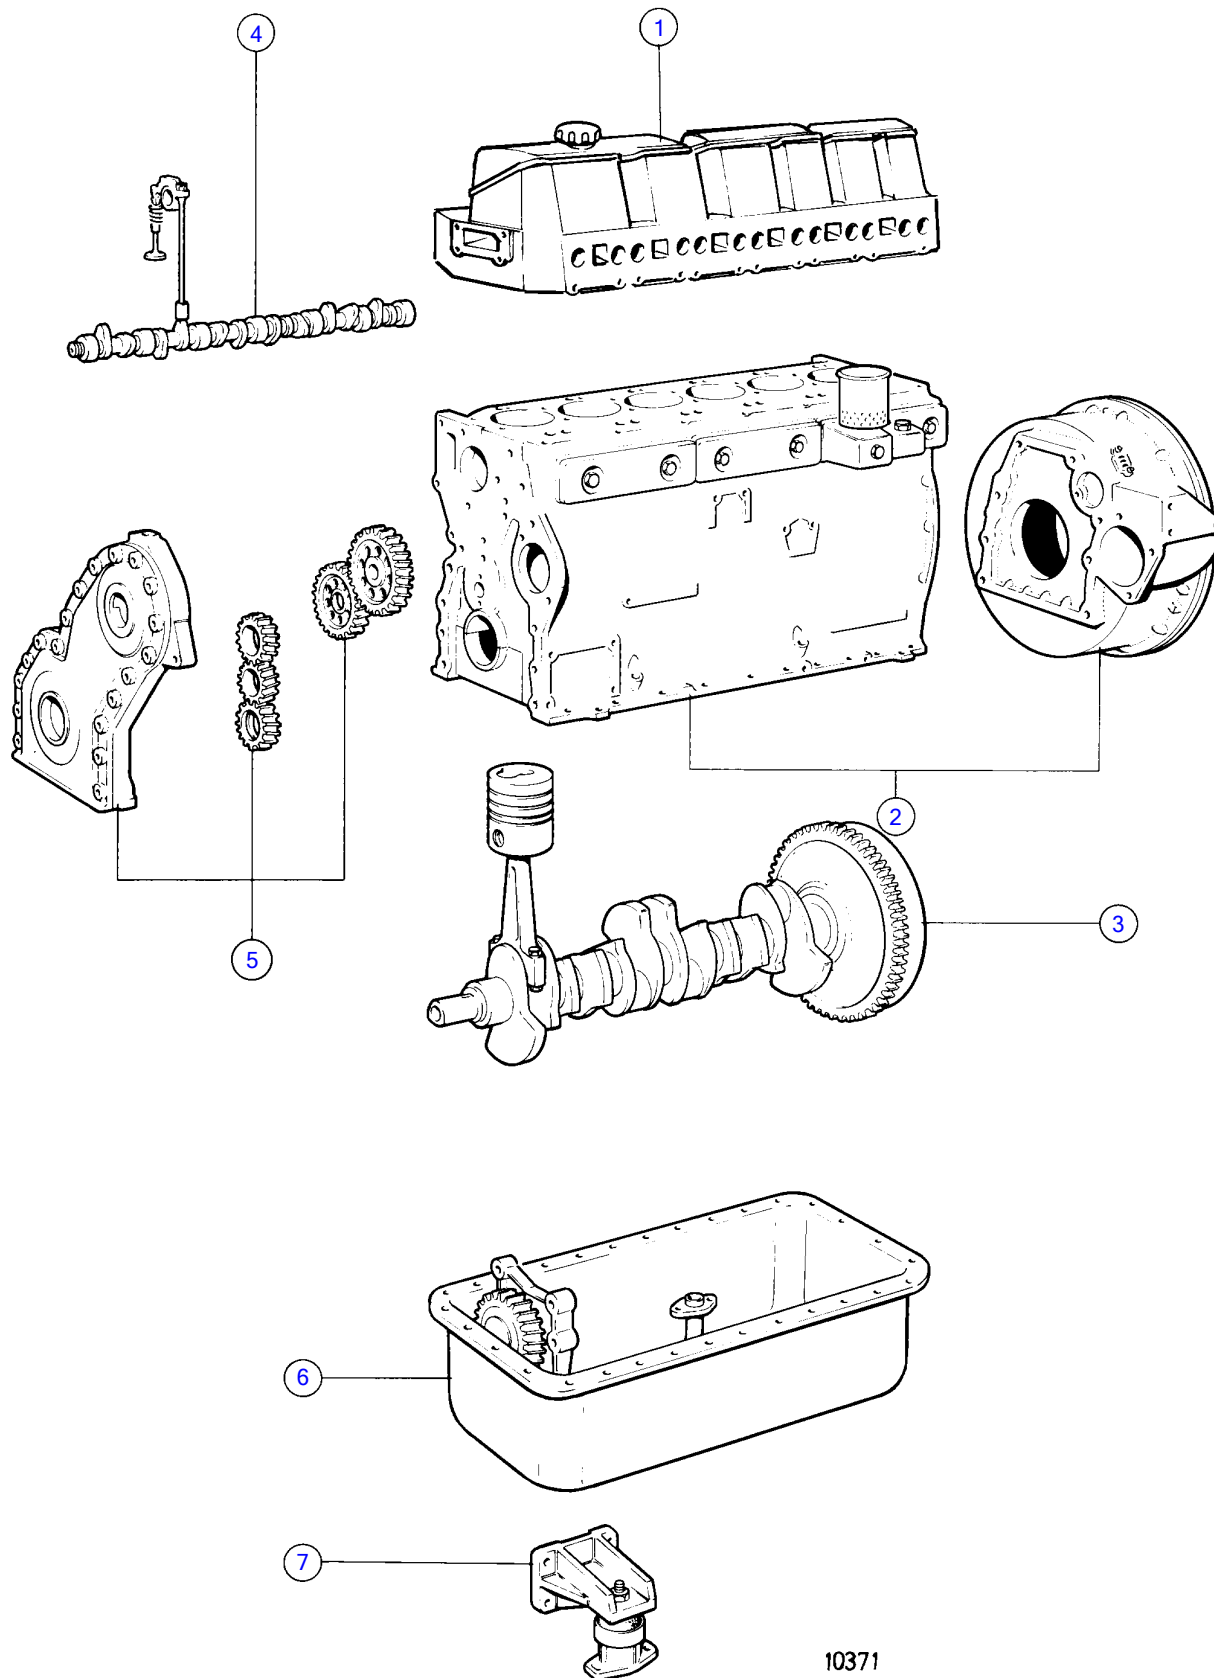

AQAD41A

10371

AQAD41A

REF	QTY	DESCRIPTION	SEE SEC.
1	1	cylinder head	19410
2	1	cylinder block and flywheel cover	19415
3	1	crankshaft and related parts	19419
4	1	camshaft and valve mechanism	19424
5	1	timing gear cover and gears	19429
6	1	lubricating system	19431
7	1	engine mounts	19439