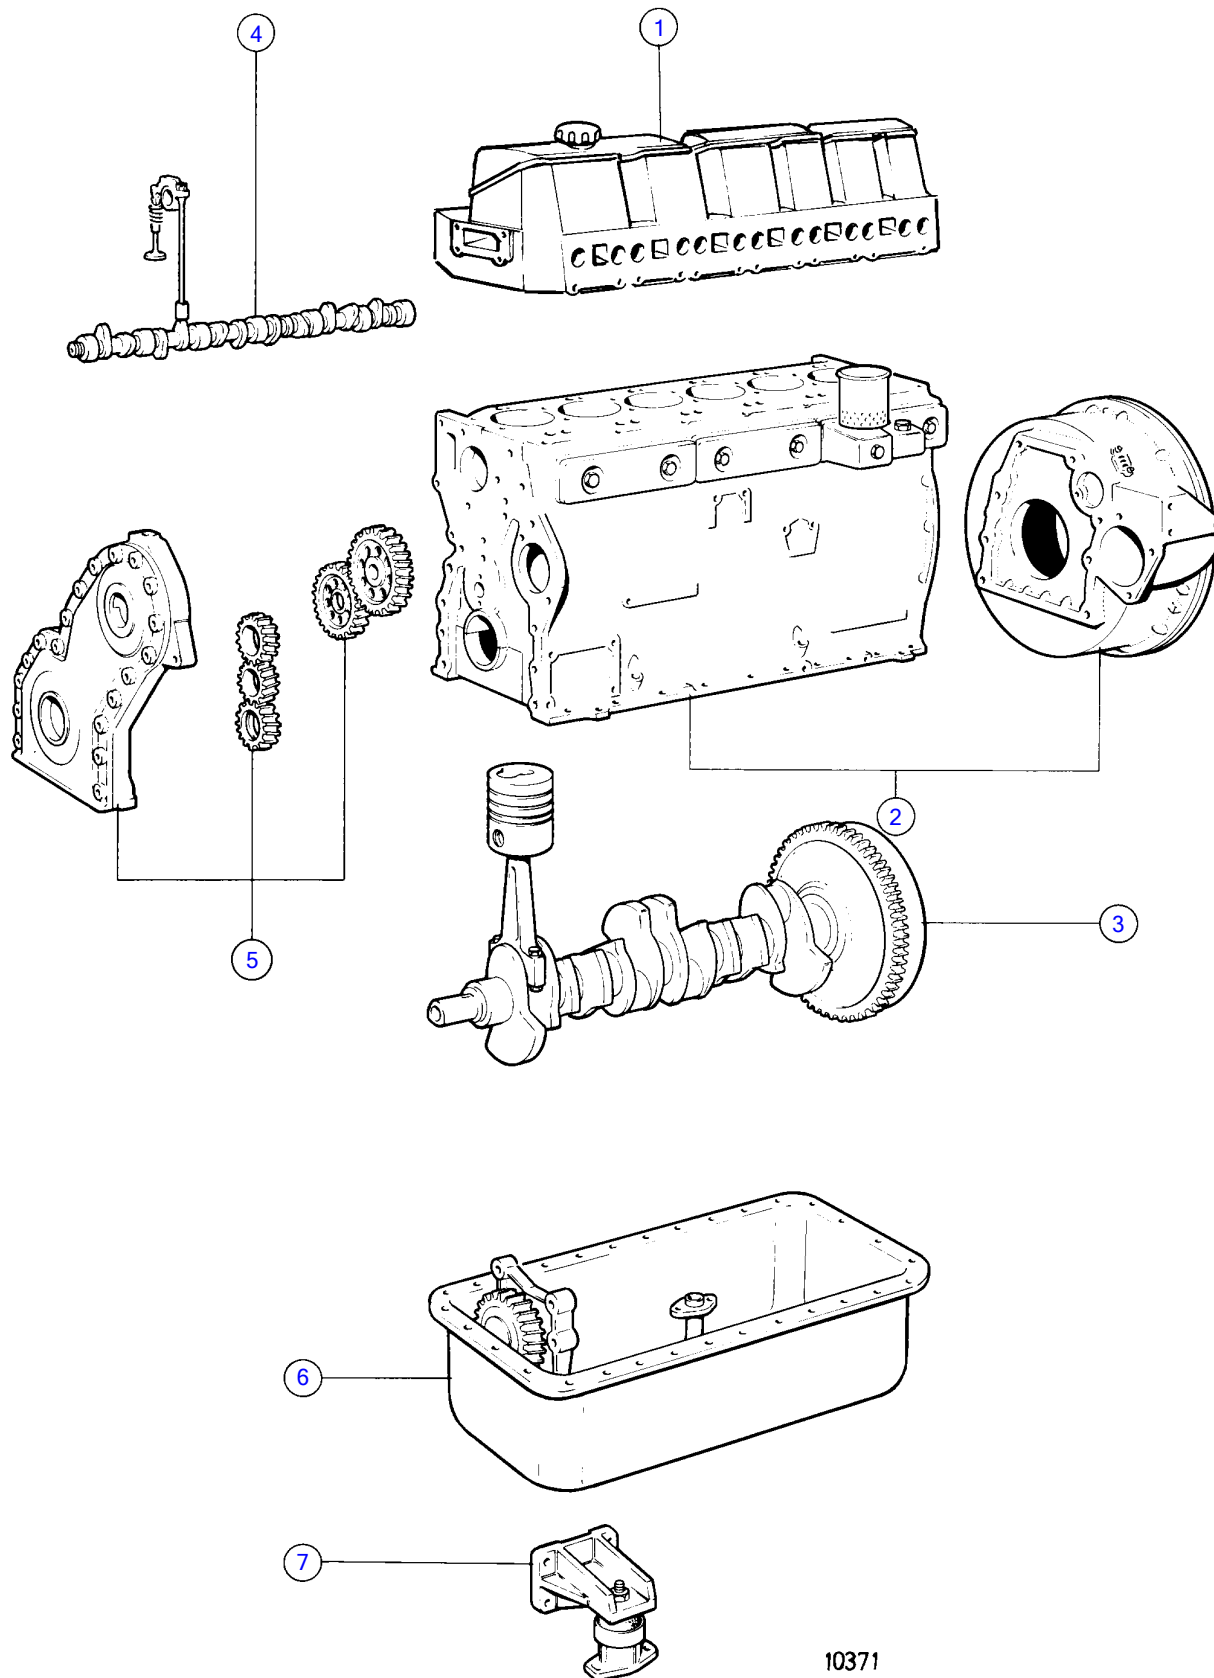

TMD41A

10371

TMD41A

REF	QTY	DESCRIPTION	SEE SEC.
1	1	cylinder head	19410
2	1	cylinder block and flywheel cover	19412
3	1	crankshaft and related parts	19417
4	1	camshaft and valve mechanism	19421
5	1	timing gear cover and gears	19426
6	1	lubricating system	19431
7	1	engine mounts and installation components 10371	19437