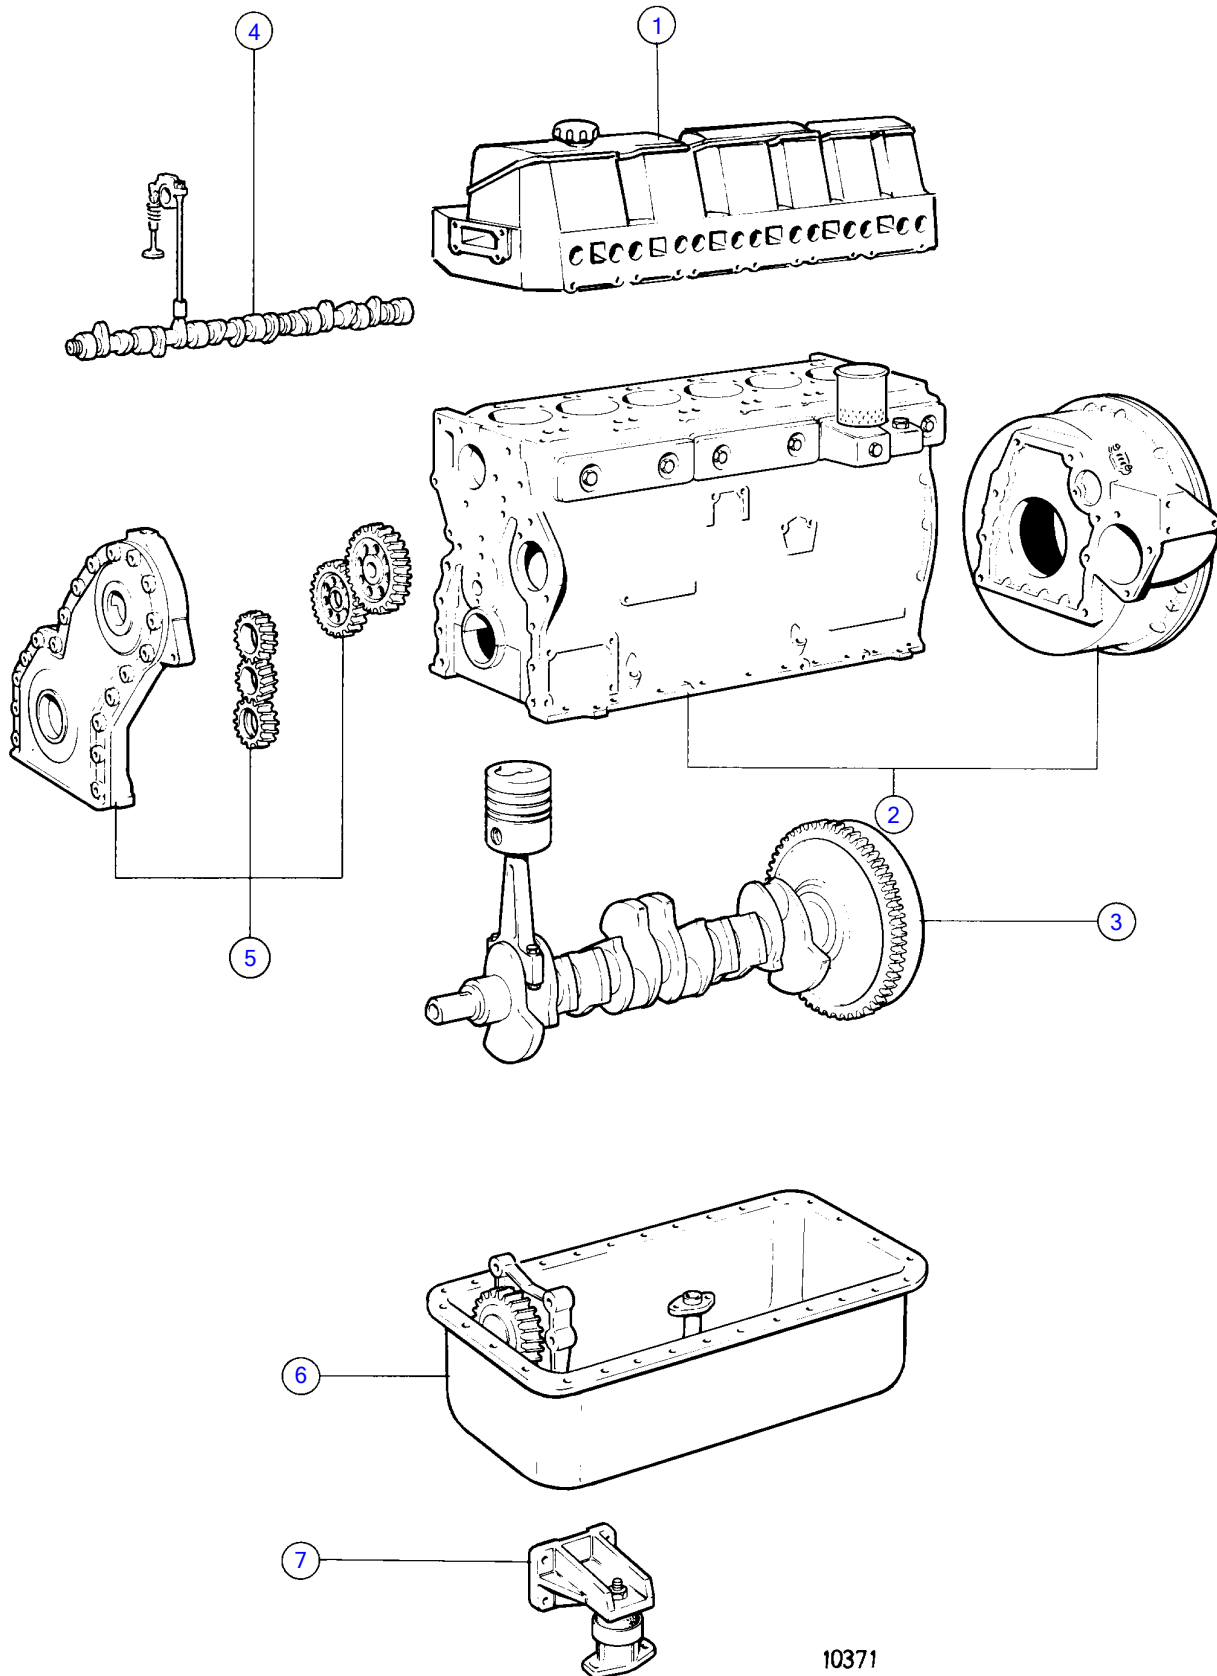

TMD41B

10371

TMD41B

REF	QTY	DESCRIPTION	SEE SEC.
1	1	cylinder head	19411
2	1	cylinder block and flywheel cover	19414
3	1	crankshaft and related parts	19420
4	1	camshaft and valve mechanism	19423
5	1	timing gear cover and gears	19428
6	1	lubricating system	19433
7	1	engine mounts	19438