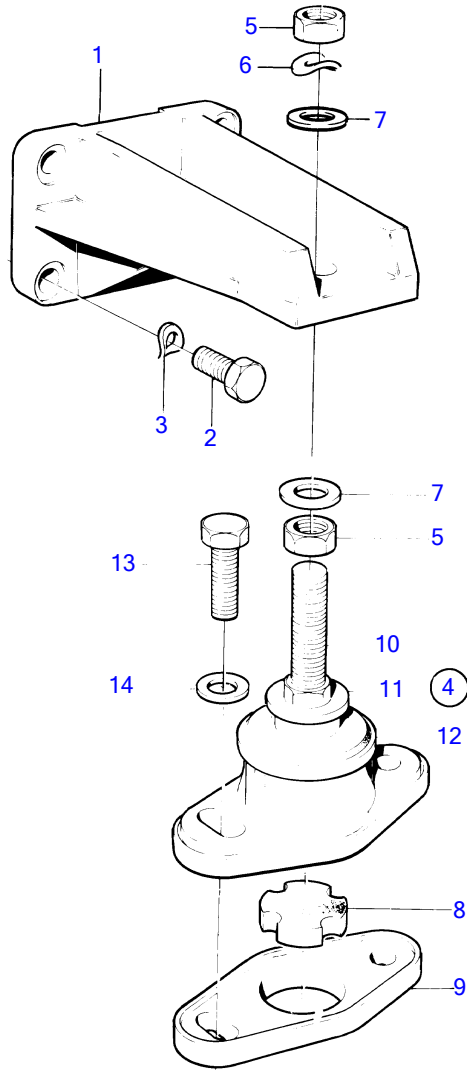

D41A, D41B, AQAD41A, AD41A, AD41B

9689

D41A, D41B, AQAD41A, AD41A, AD41B

REF	PART NO.	QTY	DESCRIPTION	SEE SEC.	NOTES
1	860027	2	Engine bracket		Front
2	965192	8	Flange screw		
3	940280	8	Spring washer		Early type
4	859556	1	Rubber element		
			Bulletin 44-26	44-26-EN	Reinforced Rubber Cushion
5	955805	4	• Hexagon nut		
6	941912	2	• Spring washer		
7	191940	4	• Washer		
8	843299	2	• Rubber disc		
9	843286	2	• Pad		
10	829567	2	• Adjuster bolt		
11	843298	2	• Washer		
12	843323	2	• Rubber element		
13	965220	4	• Flange screw		
14	960148	4	• Washer		