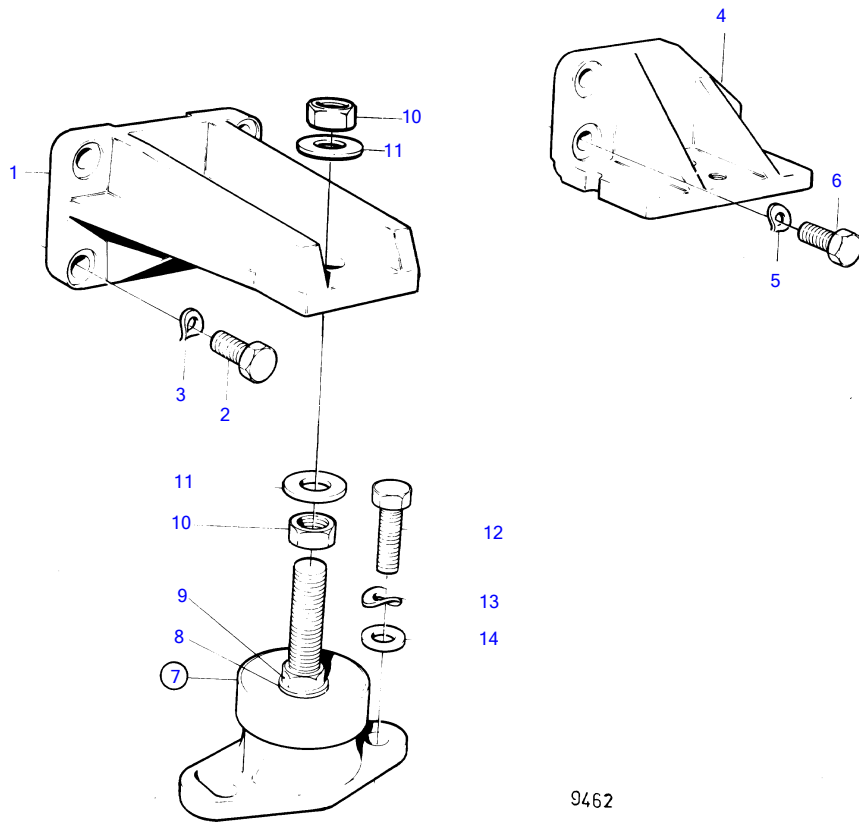

TMD41B

TMD41B

REF	PART NO.	QTY	DESCRIPTION	SEE SEC.	NOTES
1	860027	2	Engine bracket		Front
2	965192	8	Flange screw		
3	940280	8	Spring washer		
4	859375	1	Engine mountings		Rear, P
	859376	1	Engine mountings		Rear, S.B
5	940280	6	Spring washer		
6	966343	6	Flange screw		
7	829976	4	Rubber element		
			Bulletin 44-26	44-26-EN	Reinforced Rubber Cushion
8	955900	4	• Washer		
9	829567	4	• Adjuster bolt		
10	955805	8	Hexagon nut		
11	191940	6	Washer		
	955900	2	Washer		
12	959242	8	Hex. socket screw		
13	941908	8	Spring washer		
14	960148	8	Washer		