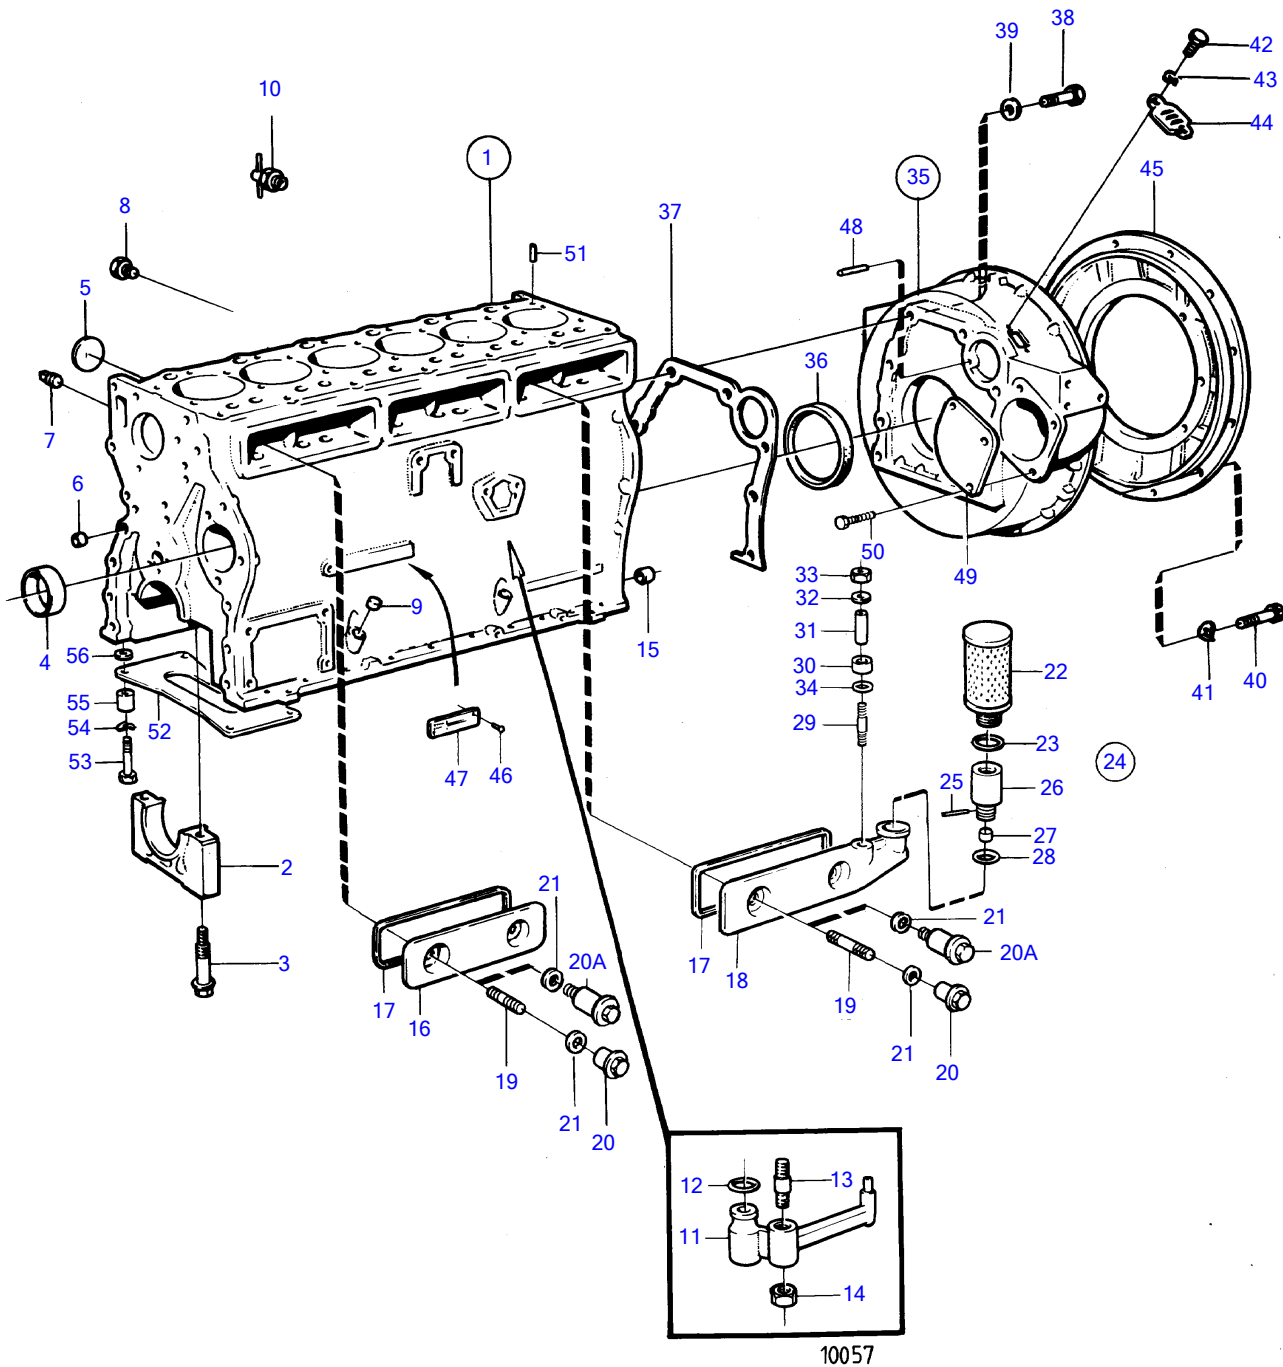

TAMD41A

## TAMD41A

REF	PART NO.	QTY	DESCRIPTION	SEE SEC.	NOTES
1	838610	1	Cylinder block		
	860249	1	Cylinder block		
2		7	• bearing cap	19418	
3	1542416	14	• Screw		
4	1542067	7	• Camshaft bushing	19422	
5	463905	5	• Expansion plug		
6	955083	4	• Cap plug		
7	952077	2	Plug		
8	191026	5	Plug		
9	955082	1	Cap plug		
10	947893	1	Shut-off cock		
11	1542320	6	Oil jet		
12	955981	6	O-ring		
13	1542380	6	Stud		
14	946035	6	Lock nut		
15	415311	3	Guide sleeve		
16	1542050	2	Inspection lid		
17	1542052	3	Sealing		
18	(838763)	1	Crankcase ventilatio		Obsolete part
19	924075	6	Stud		Early type
20	1542286	6	Cap nut		Early type
20A	859447	6	Shoulder screw		Late type
21	469846	6	Sealing ring		
22	843736	1	Filter		Repl by 876069
	876069	1	Filter		
23	843449	1	• Gasket		
24	858256	1	Check valve		
25	951971	1	Spring pin		
26	858235	1	Check valve		
27	181501	1	Ball		
28	843449	1	Gasket		
29	924058	1	Stud		
30	842972	1	Valve disc		
31	(834678)	1	Spacer sleeve		Obsolete part
32	960139	1	Washer		
33	949278	1	Flange lock nut		
34	858570	1	Sealing		
35	858164	1	Flywheel housing		
36	860431	1	Sealing ring		(1542204)
37	829487	1	Gasket		
38	965185	6	Flange screw		L=40mm
	965220	2	Flange screw		L=45mm
39	941908	8	Spring washer		
40	946752	10	Flange screw		
41	941908	10	Spring washer		
42	955269	2	Hexagon screw		
43	941906	2	Spring washer		
44	407092	1	Cover		
45	858165	1	Cardboard tube		
46	950885	2	Drive screw		
47		1	engine sign		
48	404069	1	Pin		
49	423081	1	Cover		
50	946471	3	Flange screw		
51	946402	2	Grooved pin		
52		1	bracket		
53	965187	4	Flange screw		
54	941908	4	Spring washer		
55	1545160	4	Spacer sleeve		
56	1545204	4	Spacer sleeve		

7745630-21-19413

10057

Upd:2011-09-27