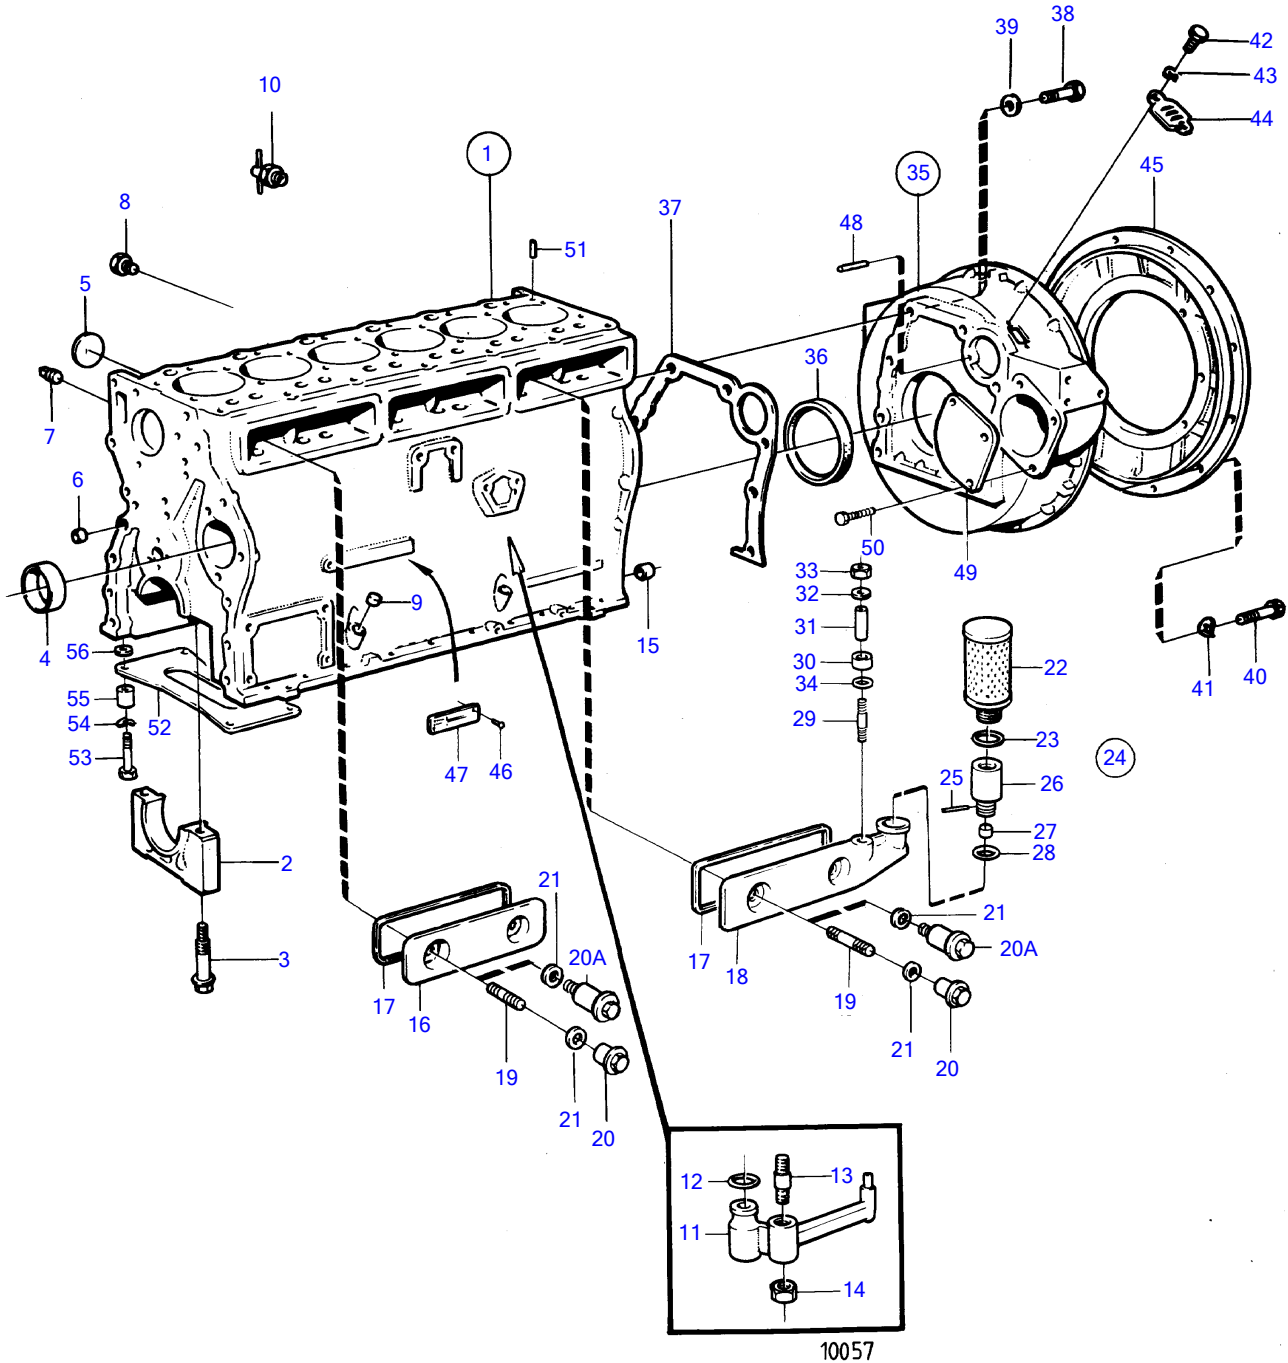

TAMD41A

TAMD41A

REF	PART NO.	QTY	DESCRIPTION	SEE SEC.	NOTES
1	838610	1	Cylinder block		
	860249	1	Cylinder block		
2		7	• bearing cap	19418	
3	1542416	14	• Screw		
4	1542067	7	• Camshaft bushing	19422	
5	463905	5	• Expansion plug		
6	955083	4	• Cap plug		
7	952077	2	Plug		
8	191026	5	Plug		
9	955082	1	Cap plug		
10	947893	1	Shut-off cock		
11	1542320	6	Oil jet		
12	955981	6	O-ring		
13	1542380	6	Stud		
14	946035	6	Lock nut		
15	415311	3	Guide sleeve		
16	1542050	2	Inspection lid		
17	1542052	3	Sealing		
18	(838763)	1	Crankcase ventilatio		Obsolete part
19	924075	6	Stud		Early type
20	1542286	6	Cap nut		Early type
20A	859447	6	Shoulder screw		Late type
21	469846	6	Sealing ring		
22	843736	1	Filter		Repl by 876069
	876069	1	Filter		
23	843449	1	• Gasket		
24	858256	1	Check valve		
25	951971	1	Spring pin		
26	858235	1	Check valve		
27	181501	1	Ball		
28	843449	1	Gasket		
29	924058	1	Stud		
30	842972	1	Valve disc		
31	(834678)	1	Spacer sleeve		Obsolete part
32	960139	1	Washer		
33	949278	1	Flange lock nut		
34	858570	1	Sealing		
35	858164	1	Flywheel housing		
36	860431	1	Sealing ring		(1542204)
37	829487	1	Gasket		
38	965185	6	Flange screw		L=40mm
	965220	2	Flange screw		L=45mm
39	941908	8	Spring washer		
40	946752	10	Flange screw		
41	941908	10	Spring washer		
42	955269	2	Hexagon screw		
43	941906	2	Spring washer		
44	407092	1	Cover		
45	858165	1	Cardboard tube		
46	950885	2	Drive screw		
47		1	engine sign		
48	404069	1	Pin		
49	423081	1	Cover		
50	946471	3	Flange screw		
51	946402	2	Grooved pin		
52		1	bracket		
53	965187	4	Flange screw		
54	941908	4	Spring washer		
55	1545160	4	Spacer sleeve		
56	1545204	4	Spacer sleeve		

7745630-21-19413

10057

Upd:2011-09-27