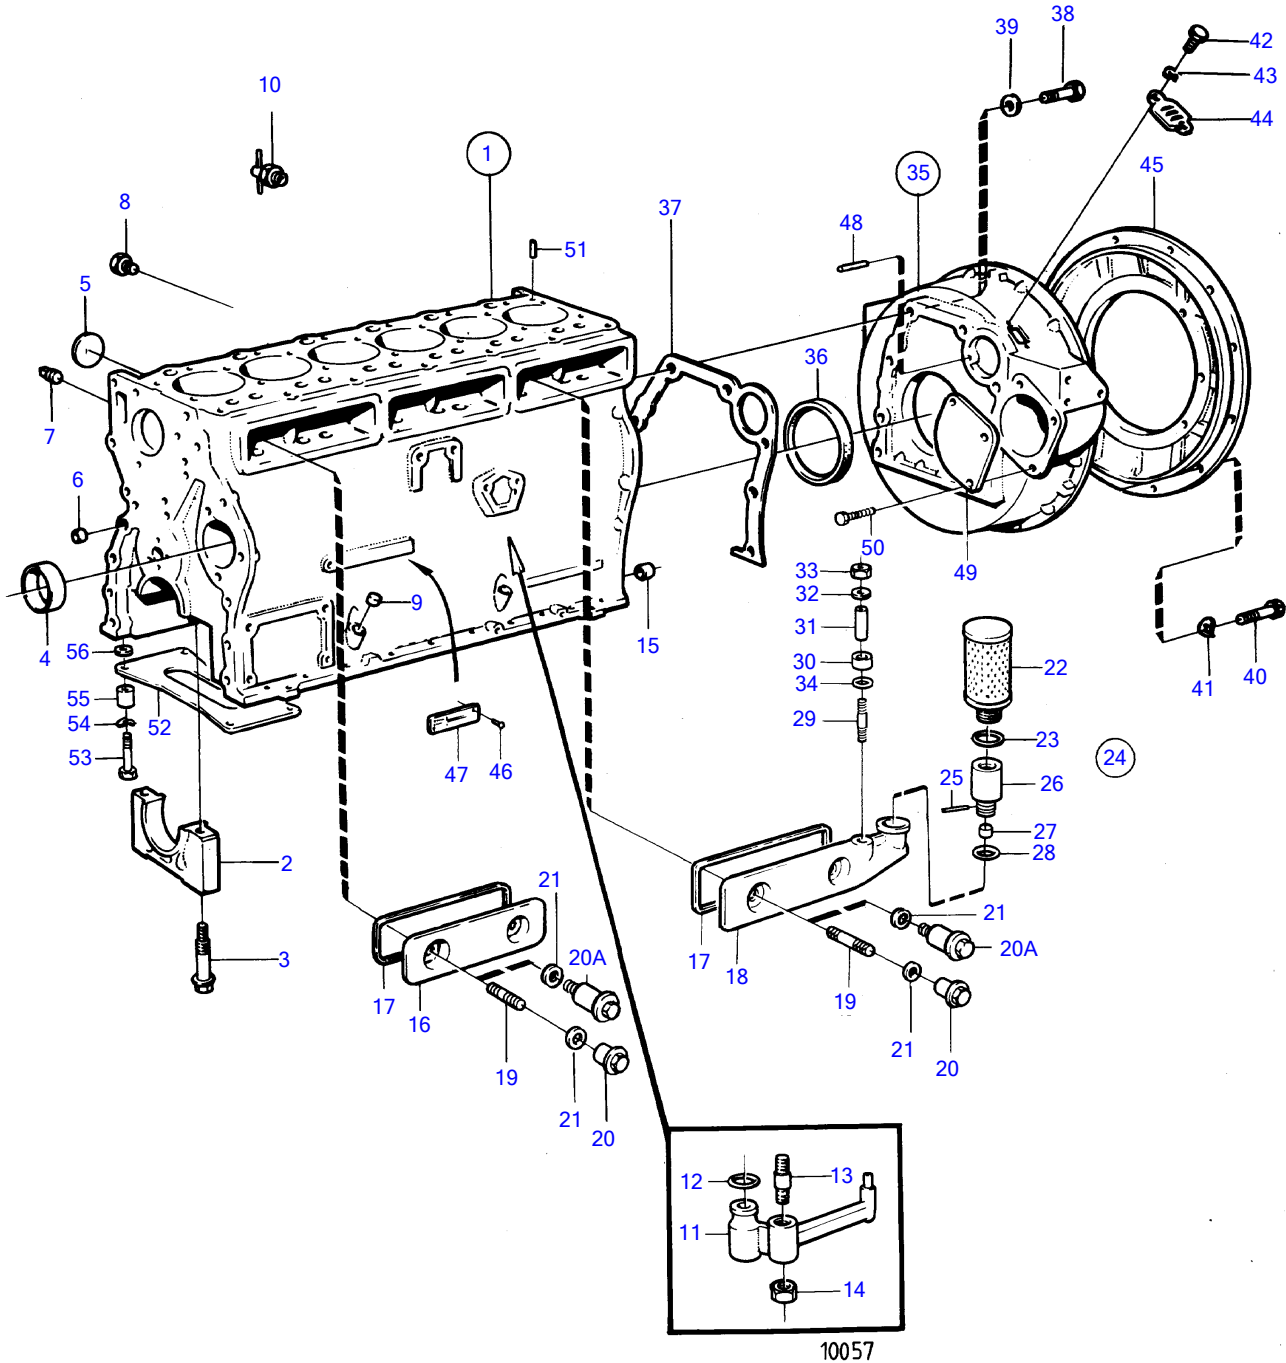

TAMD41A

TAMD41A

REF	PART NO.	QTY	DESCRIPTION	SEE SEC.	NOTES
1	838610	1	Cylinder block		
	860249	1	Cylinder block		
2		7	• bearing cap	19418	
3	1542416	14	• Screw		
4	1542067	7	• Camshaft bushing	19422	
5	463905	5	• Expansion plug		
6	955083	4	• Cap plug		
7	952077	2	Plug		
8	191026	5	Plug		
9	955082	1	Cap plug		
10	947893	1	Shut-off cock		
11	1542320	6	Oil jet		
12	955981	6	O-ring		
13	1542380	6	Stud		
14	946035	6	Lock nut		
15	415311	3	Guide sleeve		
16	1542050	2	Inspection lid		
17	1542052	3	Sealing		
18	(838763)	1	Crankcase ventilatio		Obsolete part
19	924075	6	Stud		Early type
20	1542286	6	Cap nut		Early type
20A	859447	6	Shoulder screw		Late type
21	469846	6	Sealing ring		
22	843736	1	Filter		Repl by 876069
	876069	1	Filter		
23	843449	1	• Gasket		
24	858256	1	Check valve		
25	951971	1	Spring pin		
26	858235	1	Check valve		
27	181501	1	Ball		
28	843449	1	Gasket		
29	924058	1	Stud		
30	842972	1	Valve disc		
31	(834678)	1	Spacer sleeve		Obsolete part
32	960139	1	Washer		
33	949278	1	Flange lock nut		
34	858570	1	Sealing		
35	858164	1	Flywheel housing		
36	860431	1	Sealing ring		(1542204)
37	829487	1	Gasket		
38	965185	6	Flange screw		L=40mm
	965220	2	Flange screw		L=45mm
39	941908	8	Spring washer		
40	946752	10	Flange screw		
41	941908	10	Spring washer		
42	955269	2	Hexagon screw		
43	941906	2	Spring washer		
44	407092	1	Cover		
45	858165	1	Cardboard tube		
46	950885	2	Drive screw		
47		1	engine sign		
48	404069	1	Pin		
49	423081	1	Cover		
50	946471	3	Flange screw		
51	946402	2	Grooved pin		
52		1	bracket		
53	965187	4	Flange screw		
54	941908	4	Spring washer		
55	1545160	4	Spacer sleeve		
56	1545204	4	Spacer sleeve		

7745630-21-19413

10057

Upd:2011-09-27